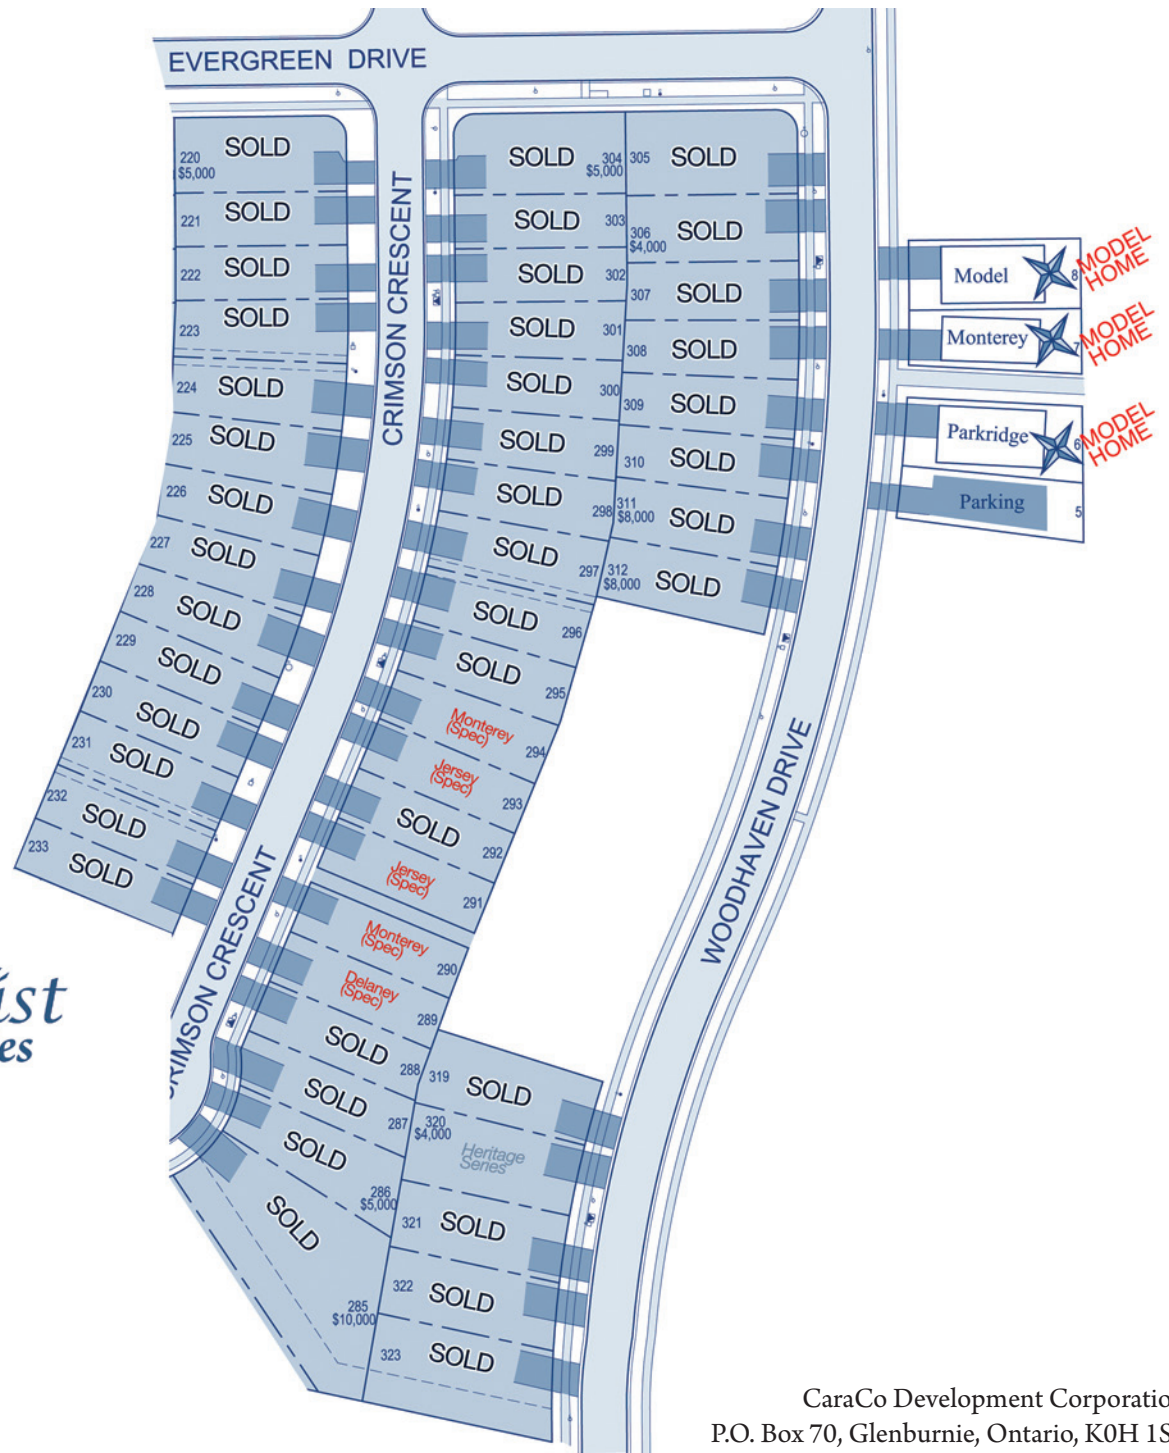

CaraCo Development Corporation
P.O. Box 70, Glenburnie, Ontario, K0H 1S0
Phone: 613-542-8400 Fax: 613-544-9931