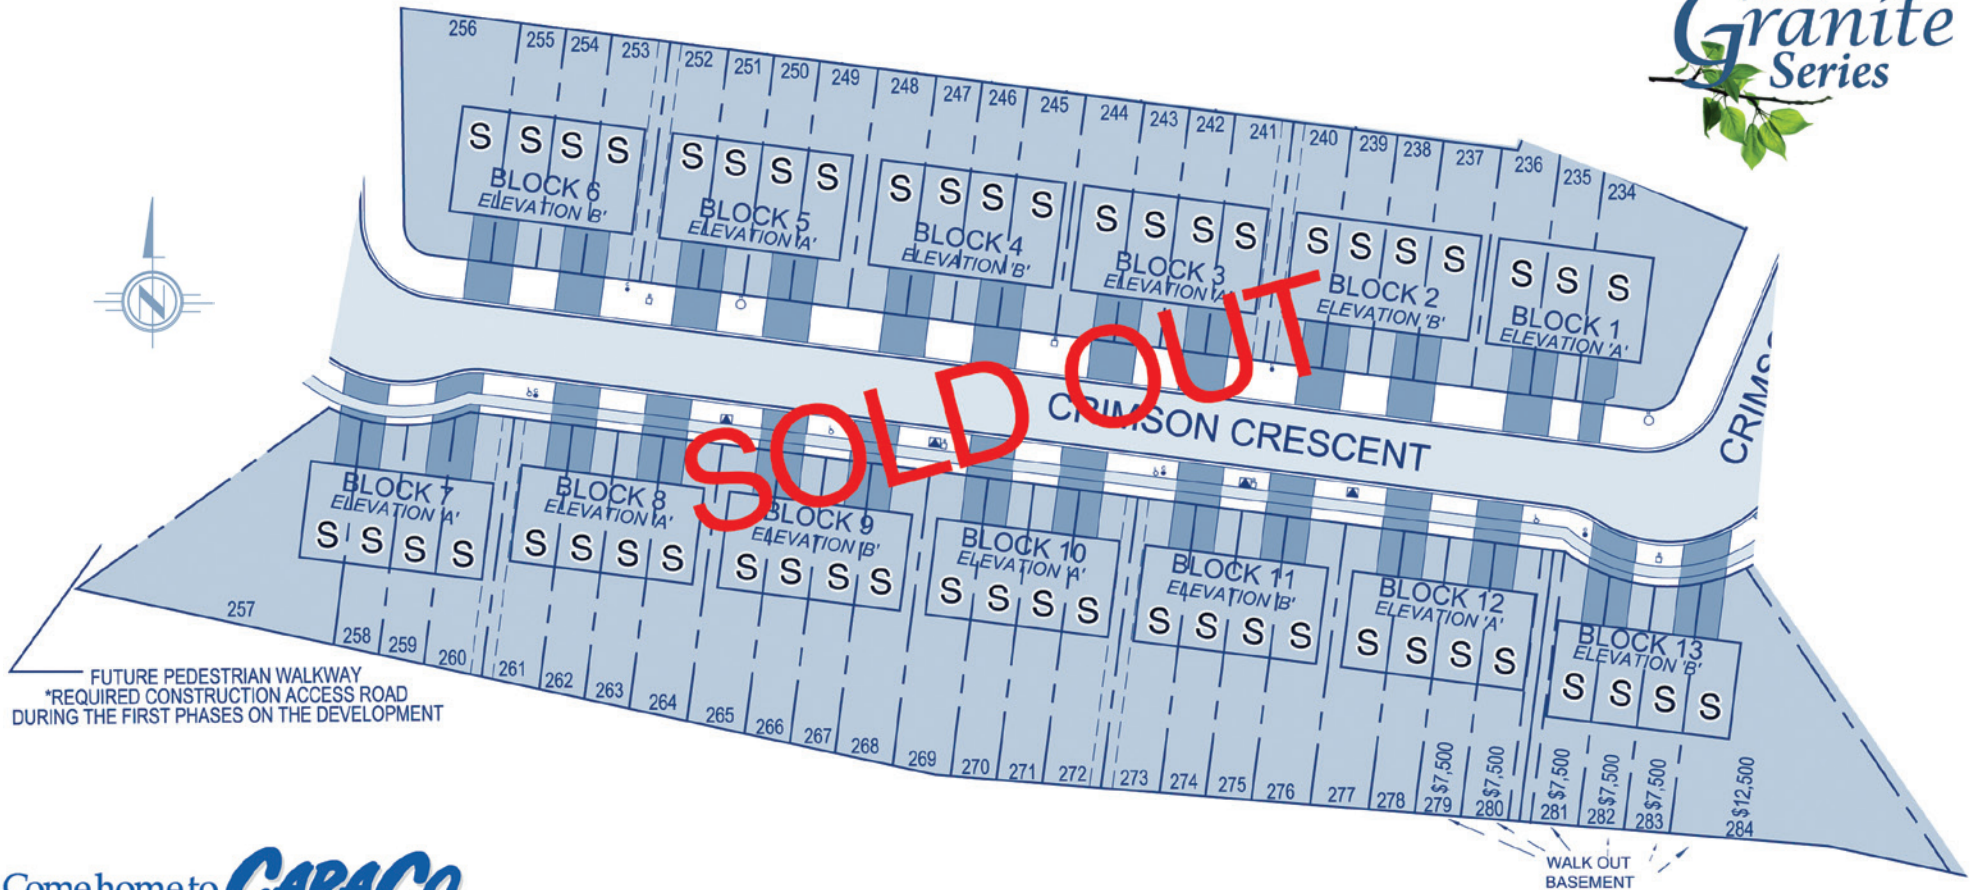

Come home to **CARACO**
www.caraco.net

CaraCo Development Corporation
P.O. Box 70, Glenburnie, Ontario, K0H 1S0
Phone: 613-542-8400 Fax: 613-544-9931

S = Sold Townhouse unit
C = Conditional Townhouse unit