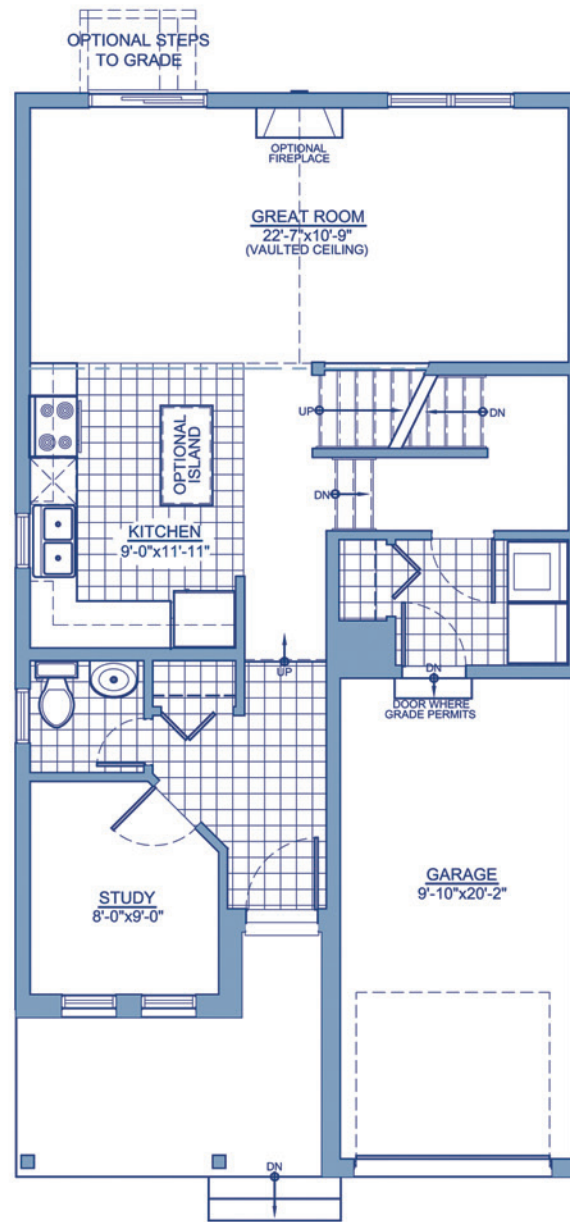

Delaney

Standard vaulted ceilings in the Great Room and second floor add to the open concept feeling in this quality CaraCo home. A sunken Foyer enhances the front entry while the second floor offers three large Bedrooms and a separate Ensuite Bathroom.

3 Bedroom 2 Storey
1,435sqft

Come Home to
CARACO

Development Corporation

www.caraco.net

Artist Concept

Elevation 'B'

The
Loyalist
Series

Artist Concept

Elevation 'A'

FOUNDATION PLAN

MAIN FLOOR PLAN

SECOND FLOOR PLAN

RENDERINGS, PLANS AND DIMENSIONS ARE APPROXIMATE AND SUBJECT TO CHANGE AT THE DISCRETION OF THE VENDOR. ACTUAL USABLE FLOOR SPACE MAY VARY FROM THE STATED FLOOR AREA. SUBJECT TO ERRORS AND OMISSIONS EXCEPTED. UPDATED 03/16/2011

Delaney

3 Bedroom 2 Storey

1,435sqft

Come Home to

CARACO

Development Corporation

www.caraco.net