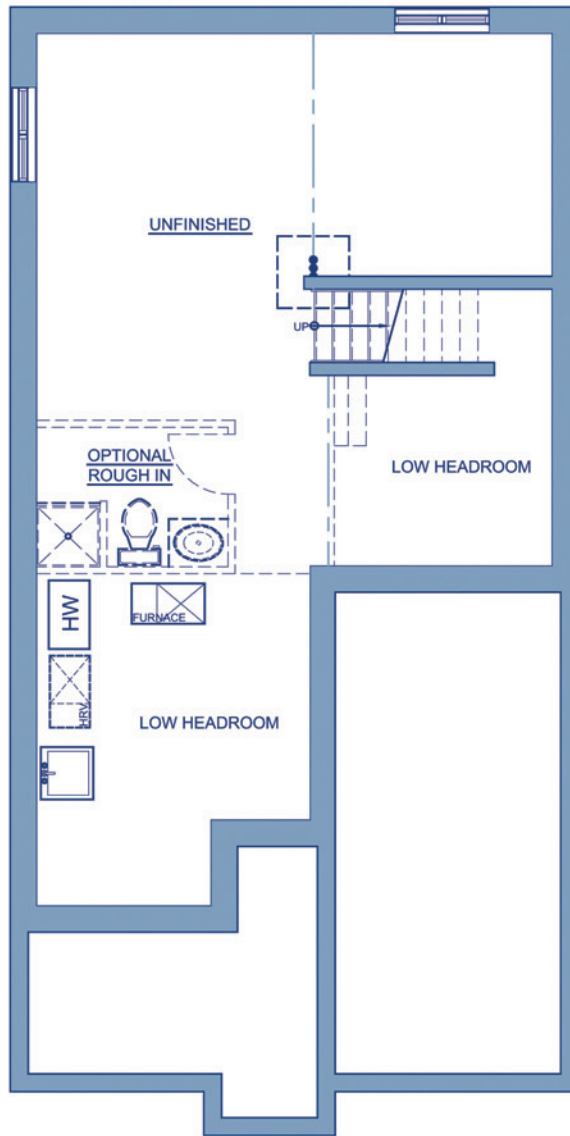

Delaney

Standard vaulted ceilings in the Great Room and second floor add to the open concept feeling in this quality CaraCo home. A sunken Foyer enhances the front entry while the second floor offers three large Bedrooms and a separate Ensuite Bathroom.

3 Bedroom 2 Storey
1,435sqft

Come Home to
CARACO

Development Corporation

www.caraco.net

Artist Concept

Elevation 'B'

The
Loyalist
Series

Artist Concept

Elevation 'A'

FOUNDATION PLAN

MAIN FLOOR PLAN

SECOND FLOOR PLAN

RENDERINGS, PLANS AND DIMENSIONS ARE APPROXIMATE AND SUBJECT TO CHANGE AT THE DISCRETION OF THE VENDOR. ACTUAL USABLE FLOOR SPACE MAY VARY FROM THE STATED FLOOR AREA. SUBJECT TO ERRORS AND OMISSIONS EXCEPTED. UPDATED 03/16/2011

Delaney

3 Bedroom 2 Storey

1,435sqft

Come Home to

CARACO

Development Corporation

www.caraco.net