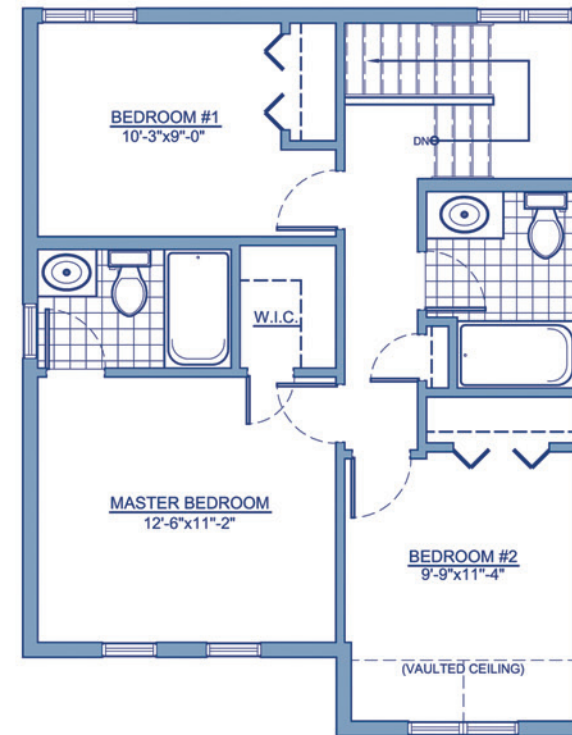

Delaney

Standard vaulted ceilings in the Great Room and second floor add to the open concept feeling in this quality CaraCo home. A sunken Foyer enhances the front entry while the second floor offers three large Bedrooms and a separate Ensuite Bathroom.

3 Bedroom 2 Storey
1,435sqft

Come Home to
CARACO

Development Corporation

www.caraco.net

Artist Concept

Elevation 'B'

The
Loyalist
Series

Artist Concept

Elevation 'A'

FOUNDATION PLAN

MAIN FLOOR PLAN

SECOND FLOOR PLAN

RENDERINGS, PLANS AND DIMENSIONS ARE APPROXIMATE AND SUBJECT TO CHANGE AT THE DISCRETION OF THE VENDOR. ACTUAL USABLE FLOOR SPACE MAY VARY FROM THE STATED FLOOR AREA. SUBJECT TO ERRORS AND OMISSIONS EXCEPTED. UPDATED 03/16/2011

Delaney

3 Bedroom 2 Storey

1,435sqft

Come Home to

CARACO

Development Corporation

www.caraco.net