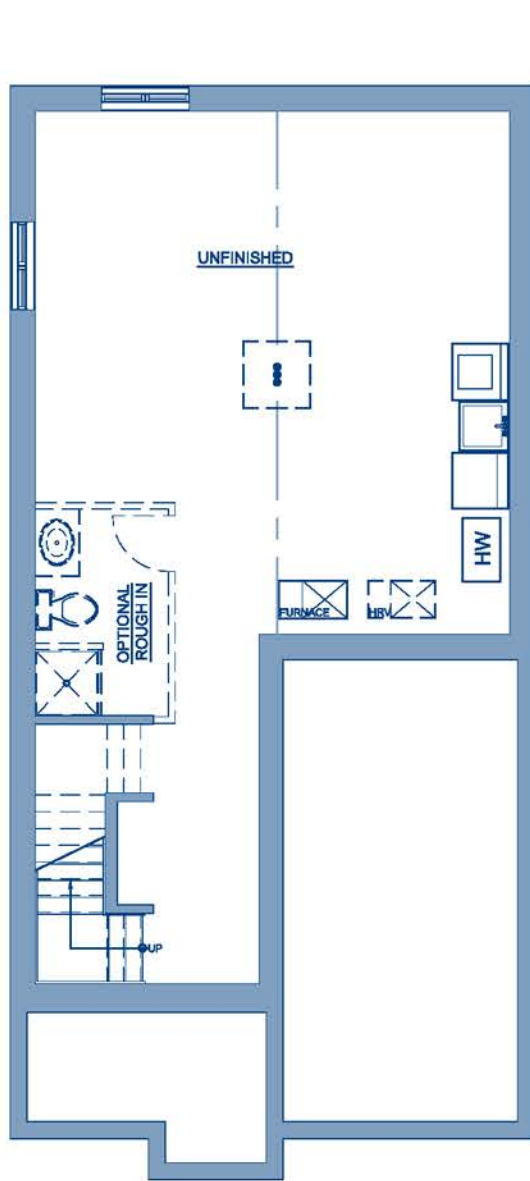

Monterey

A large Kitchen and Dinette leads into an open Great Room with standard vaulted ceilings creating a great family living space in this quality CaraCo home. Upstairs there are 3 Bedrooms with a standard Master Bedroom Ensuite bath.

3 Bedroom 2 Storey
1,515sqft

Come Home to
CARACO

Development Corporation

www.caraco.net

Elevation 'B'

The
Loyalist
Series

Elevation 'A'

FOUNDATION PLAN

MAIN FLOOR PLAN

SECOND FLOOR PLAN

RENDERINGS, PLANS AND DIMENSIONS ARE APPROXIMATE AND SUBJECT TO CHANGE AT THE DISCRETION OF THE VENDOR. ACTUAL USABLE FLOOR SPACE MAY VARY FROM THE STATED FLOOR AREA. SUBJECT TO ERRORS AND OMISSIONS EXCEPTED. UPDATED 04/23/2012

Monterey
3 Bedroom 2 Storey
1,515sqft

Come Home to **CARACO** www.caraco.net
Development Corporation