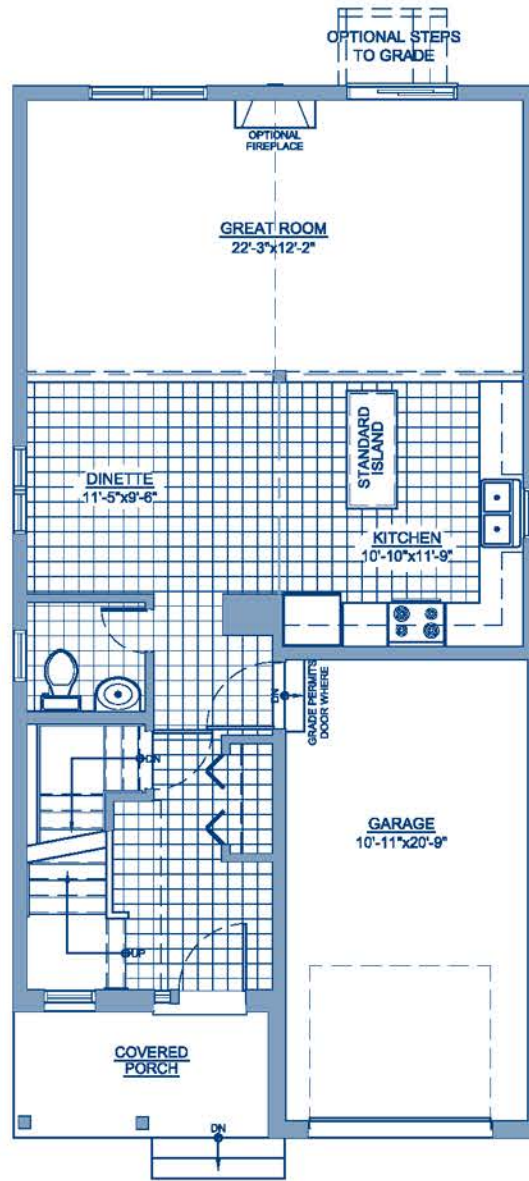

Monterey

A large Kitchen and Dinette leads into an open Great Room with standard vaulted ceilings creating a great family living space in this quality CaraCo home. Upstairs there are 3 Bedrooms with a standard Master Bedroom Ensuite bath.

3 Bedroom 2 Storey
1,515sqft

Come Home to
CARACO

Development Corporation

www.caraco.net

Elevation 'B'

The
Loyalist
Series

Elevation 'A'

FOUNDATION PLAN

MAIN FLOOR PLAN

SECOND FLOOR PLAN

RENDERINGS, PLANS AND DIMENSIONS ARE APPROXIMATE AND SUBJECT TO CHANGE AT THE DISCRETION OF THE VENDOR. ACTUAL USABLE FLOOR SPACE MAY VARY FROM THE STATED FLOOR AREA. SUBJECT TO ERRORS AND OMISSIONS EXCEPTED. UPDATED 04/23/2012

Monterey
3 Bedroom 2 Storey
1,515sqft

Come Home to **CARACO** www.caraco.net
Development Corporation