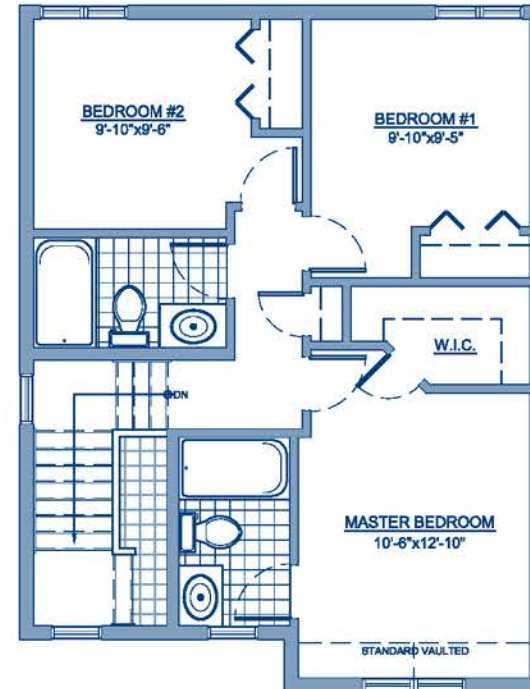

Monterey

A large Kitchen and Dinette leads into an open Great Room with standard vaulted ceilings creating a great family living space in this quality CaraCo home. Upstairs there are 3 Bedrooms with a standard Master Bedroom Ensuite bath.

3 Bedroom 2 Storey
1,515sqft

Come Home to
CARACO

Development Corporation

www.caraco.net

Elevation 'B'

The
Loyalist
Series

Elevation 'A'

FOUNDATION PLAN

MAIN FLOOR PLAN

SECOND FLOOR PLAN

RENDERINGS, PLANS AND DIMENSIONS ARE APPROXIMATE AND SUBJECT TO CHANGE AT THE DISCRETION OF THE VENDOR. ACTUAL USABLE FLOOR SPACE MAY VARY FROM THE STATED FLOOR AREA. SUBJECT TO ERRORS AND OMISSIONS EXCEPTED. UPDATED 04/23/2012

Monterey
3 Bedroom 2 Storey
1,515sqft

Come Home to **CARACO** www.caraco.net
Development Corporation