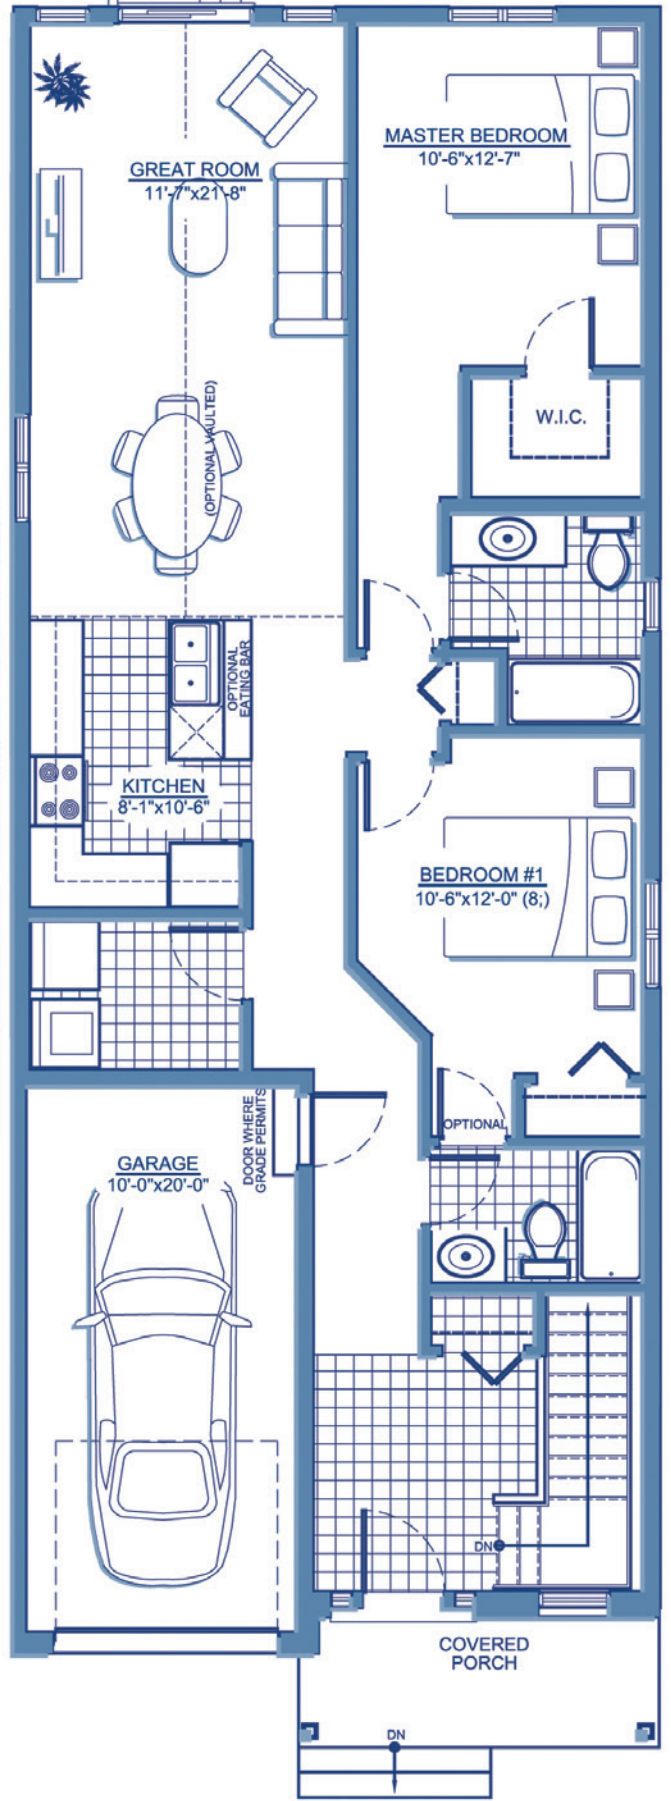

Manhattan

This open concept, 2 bedroom bungalow offers a convenient main floor laundry and a separate Ensuite in the Master Bedroom. The basement allows for plenty of room for future expansion.

2 Bedroom Bungalow
1,200sqft

Come Home to
CARACO

Development Corporation

www.caraco.net

Elevation 'B'

The
Loyalist
Series

Elevation 'A'

WINDOWS/DOOR SUBJECT TO CONFIRMATION ON SELECTED LOTS.

FOUNDATION PLAN

OPTIONAL STEPS TO GRADE

WINDOWS/DOOR SUBJECT TO CONFIRMATION ON SELECTED LOTS.

MAIN FLOOR PLAN

RENDERINGS, PLANS AND DIMENSIONS INCLUDING WINDOW LOCATIONS & MECHANICAL EQUIPMENT ARE APPROXIMATE AND SUBJECT TO CHANGE AT THE DISCRETION OF THE VENDOR. ACTUAL USABLE FLOOR SPACE MAY VARY FROM THE STATED FLOOR AREA. SUBJECT TO ERRORS AND OMISSIONS EXCEPTED. UPDATED 12/08/2011

Manhattan
 2 Bedroom Bungalow
 1,200sqft

Come Home to
CARACO
 Development Corporation
www.caraco.net