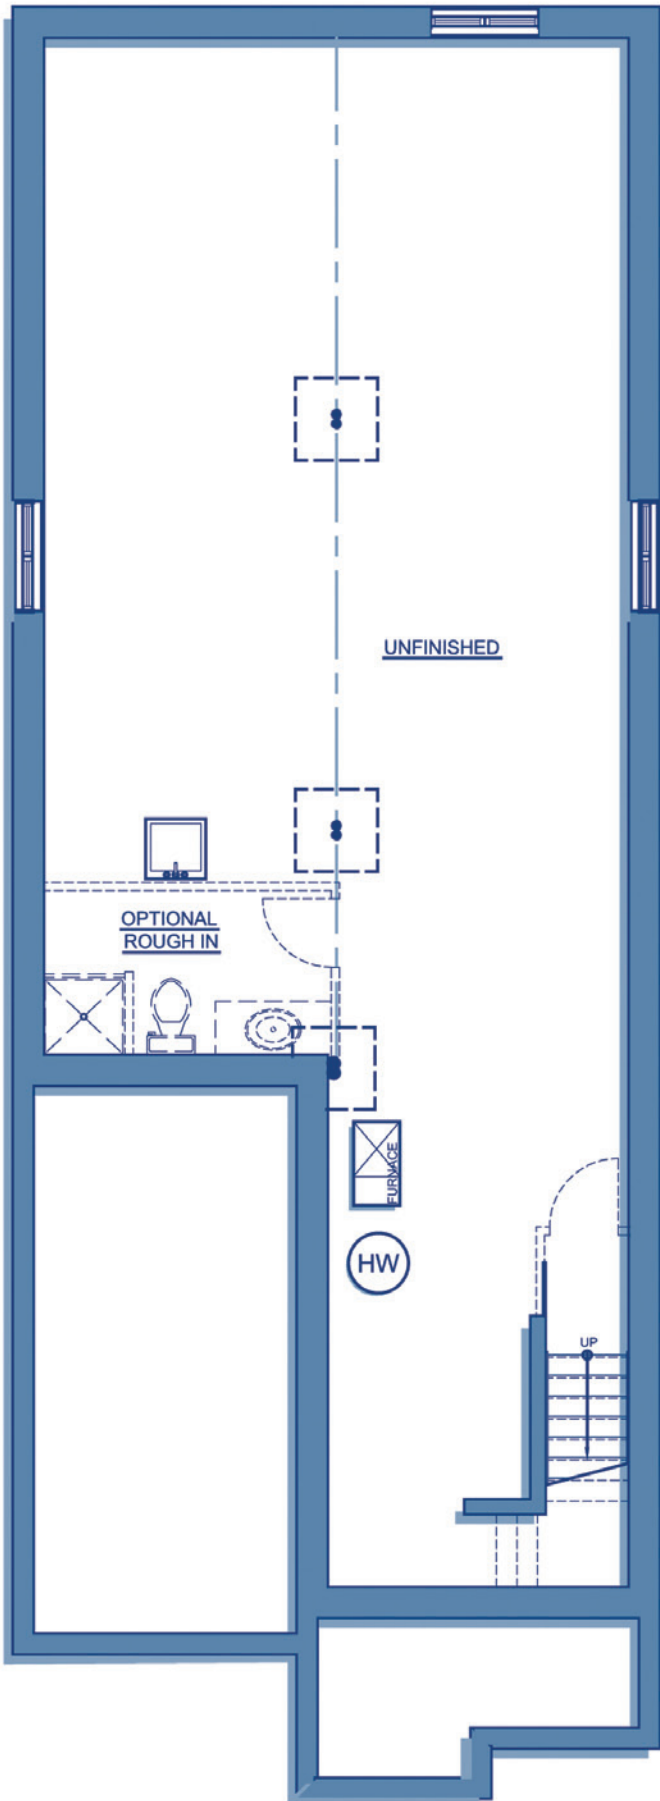

Manhattan

This open concept, 2 bedroom bungalow offers a convenient main floor laundry and a separate Ensuite in the Master Bedroom. The basement allows for plenty of room for future expansion.

2 Bedroom Bungalow
1,200sqft

Come Home to
CARACO

Development Corporation

www.caraco.net

Elevation 'B'

The
Loyalist
Series

Elevation 'A'

WINDOWS/DOOR SUBJECT TO CONFIRMATION ON SELECTED LOTS.

FOUNDATION PLAN

OPTIONAL STEPS TO GRADE

WINDOWS/DOOR SUBJECT TO CONFIRMATION ON SELECTED LOTS.

MAIN FLOOR PLAN

RENDERINGS, PLANS AND DIMENSIONS INCLUDING WINDOW LOCATIONS & MECHANICAL EQUIPMENT ARE APPROXIMATE AND SUBJECT TO CHANGE AT THE DISCRETION OF THE VENDOR. ACTUAL USABLE FLOOR SPACE MAY VARY FROM THE STATED FLOOR AREA. SUBJECT TO ERRORS AND OMISSIONS EXCEPTED. UPDATED 12/08/2011