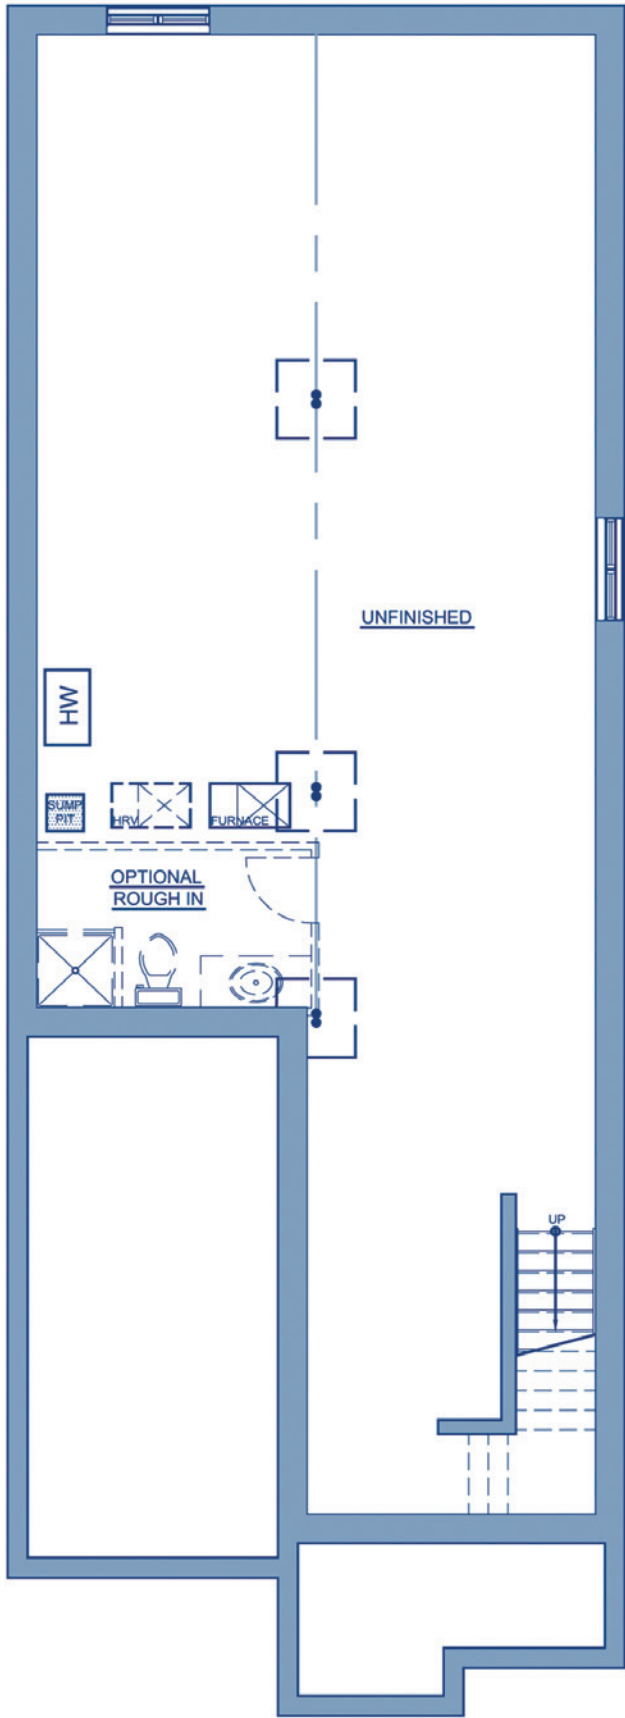

## Jersey

This open concept, 2 bedroom, bungalow offers main floor laundry and a separate Ensuite in the Master Bedroom. The basement allows for plenty of room for future expansion.

2 Bedroom Bungalow  
1,200sqft

Come Home to  
**CARACO**

Development Corporation

[www.caraco.net](http://www.caraco.net)

*Elevation 'A'*

The  
**Loyalist**  
Series

*Elevation 'B'*

**FOUNDATION PLAN**

**MAIN FLOOR PLAN**

RENDERINGS, PLANS AND DIMENSIONS INCLUDING WINDOW LOCATIONS & MECHANICAL EQUIPMENT ARE APPROXIMATE AND SUBJECT TO CHANGE AT THE DISCRETION OF THE VENDOR. ACTUAL USABLE FLOOR SPACE MAY VARY FROM THE STATED FLOOR AREA. SUBJECT TO ERRORS AND OMISSIONS EXCEPTED. UPDATED 01/24/2012