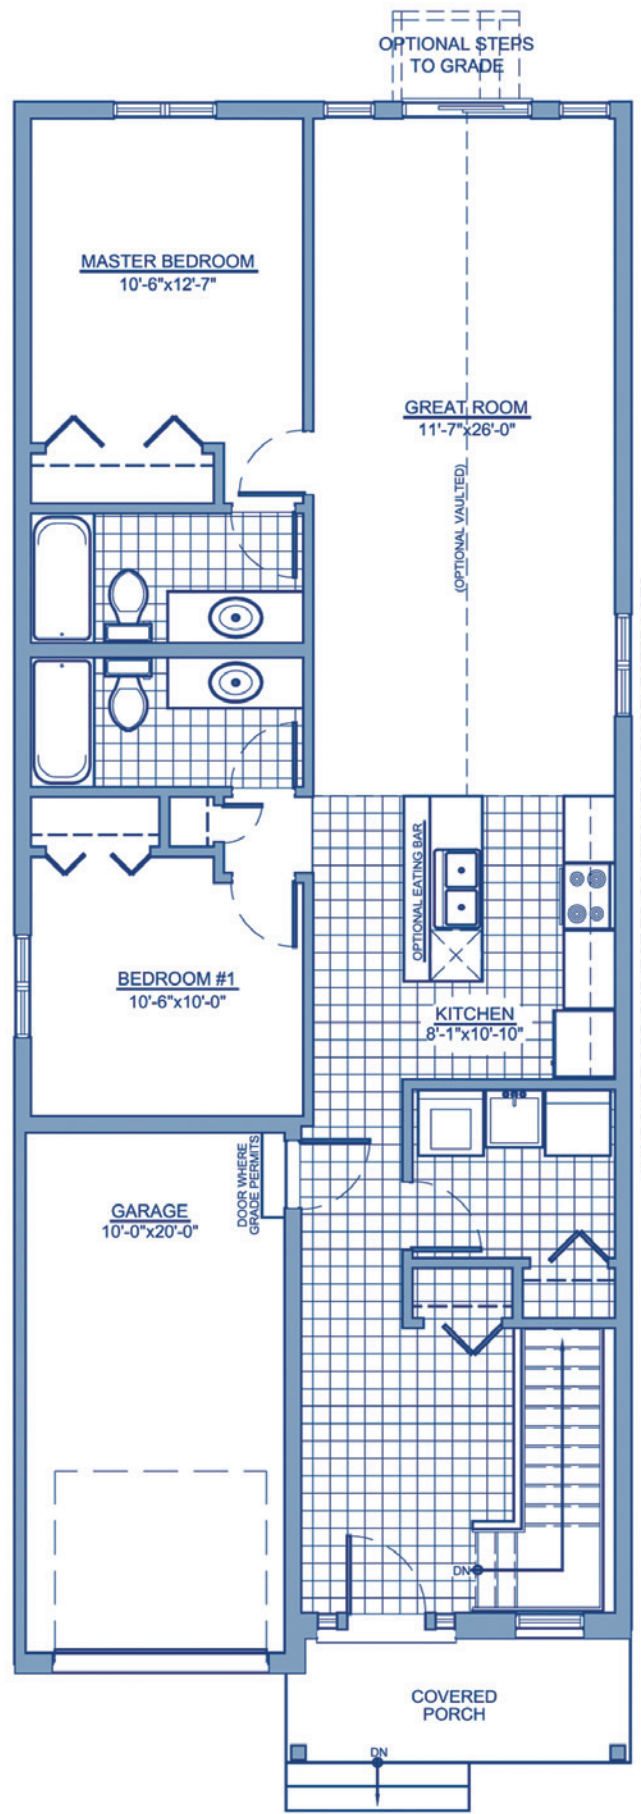

## Jersey

This open concept, 2 bedroom, bungalow offers main floor laundry and a separate Ensuite in the Master Bedroom. The basement allows for plenty of room for future expansion.

2 Bedroom Bungalow  
1,200sqft

Come Home to  
**CARACO**

Development Corporation

[www.caraco.net](http://www.caraco.net)

*Elevation 'A'*

The  
**Loyalist**  
Series

*Elevation 'B'*

**FOUNDATION PLAN**

**MAIN FLOOR PLAN**

RENDERINGS, PLANS AND DIMENSIONS INCLUDING WINDOW LOCATIONS & MECHANICAL EQUIPMENT ARE APPROXIMATE AND SUBJECT TO CHANGE AT THE DISCRETION OF THE VENDOR. ACTUAL USABLE FLOOR SPACE MAY VARY FROM THE STATED FLOOR AREA. SUBJECT TO ERRORS AND OMISSIONS EXCEPTED. UPDATED 01/24/2012

**Jersey**  
2 Bedroom Bungalow  
1,200sqft

Come Home to  
**CARACO**  
Development Corporation  
[www.caraco.net](http://www.caraco.net)