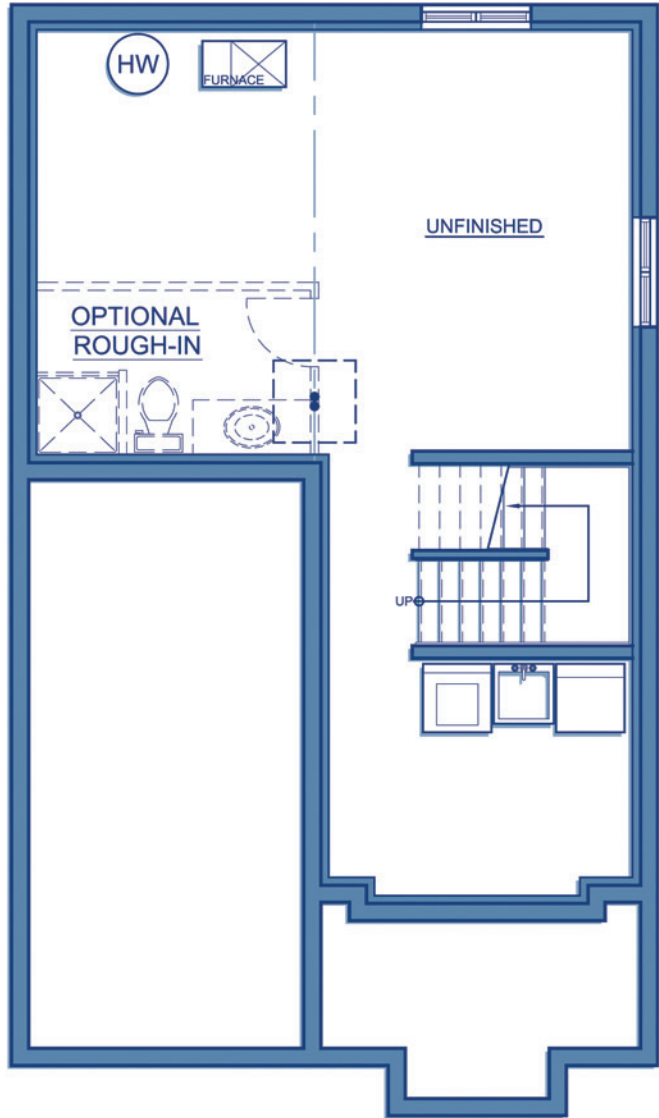

Hamilton

This Quality CaraCo home has an inviting open concept main floor design. Upstairs, the bright hallway joins 3 Bedrooms to the 4 piece bath. The basement offers plenty of room to expand.

3 Bedroom 2 Storey
1,260sqft

Come Home to
CARACO

Development Corporation

www.caraco.net

Artist Concept

Elevation 'B'

The
Loyalist
Series

Artist Concept

Elevation 'A'

FOUNDATION PLAN

MAIN FLOOR PLAN

SECOND FLOOR PLAN

RENDERINGS, PLANS AND DIMENSIONS ARE APPROXIMATE AND SUBJECT TO CHANGE AT THE DISCRETION OF THE VENDOR. ACTUAL USABLE FLOOR SPACE MAY VARY FROM THE STATED FLOOR AREA. SUBJECT TO ERRORS AND OMISSIONS EXCEPTED. UPDATED 10/20/2011