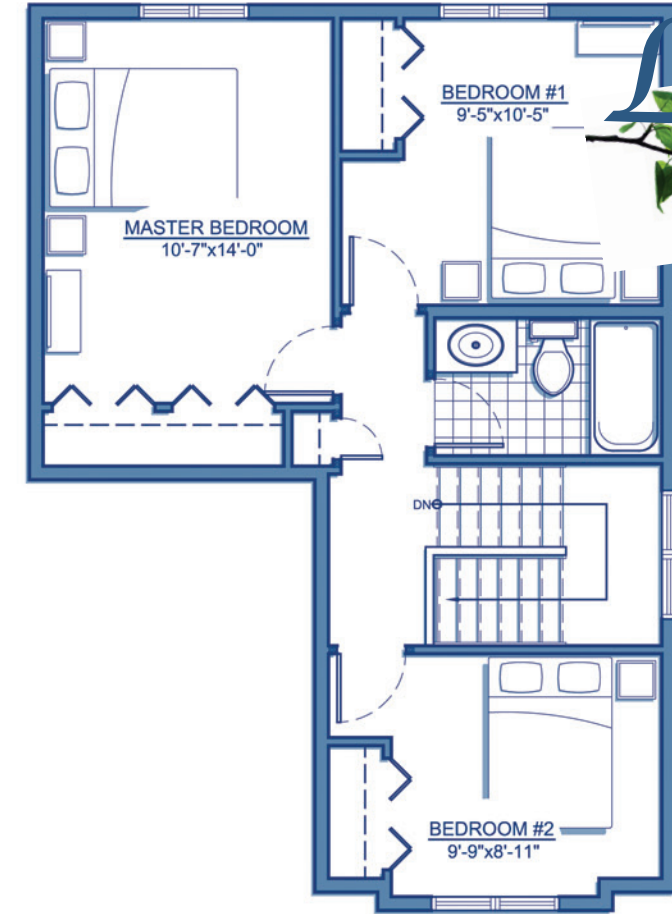

Hamilton

This Quality CaraCo home has an inviting open concept main floor design. Upstairs, the bright hallway joins 3 Bedrooms to the 4 piece bath. The basement offers plenty of room to expand.

3 Bedroom 2 Storey
1,260sqft

Come Home to
CARACO

Development Corporation

www.caraco.net

Artist Concept

Elevation 'B'

The
Loyalist
Series

Artist Concept

Elevation 'A'

FOUNDATION PLAN

MAIN FLOOR PLAN

SECOND FLOOR PLAN

RENDERINGS, PLANS AND DIMENSIONS ARE APPROXIMATE AND SUBJECT TO CHANGE AT THE DISCRETION OF THE VENDOR. ACTUAL USABLE FLOOR SPACE MAY VARY FROM THE STATED FLOOR AREA. SUBJECT TO ERRORS AND OMISSIONS EXCEPTED. UPDATED 10/20/2011

Hamilton
3 Bedroom 2 Storey
1,260sqft

Come Home to **CARACO** www.caraco.net
Development Corporation