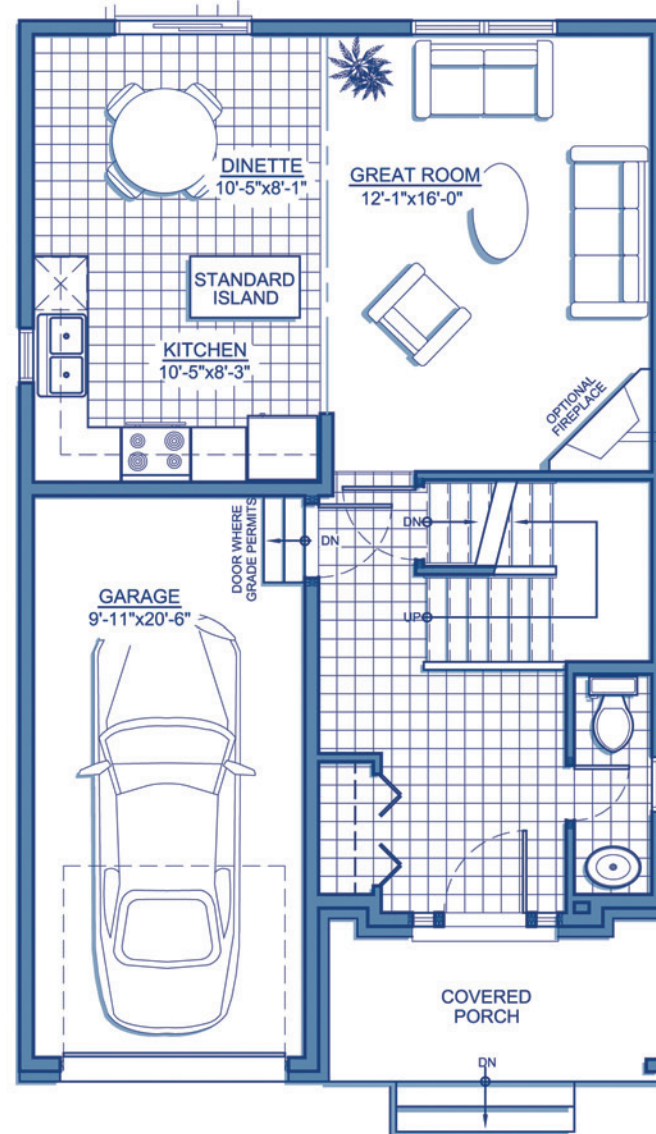

Hamilton

This Quality CaraCo home has an inviting open concept main floor design. Upstairs, the bright hallway joins 3 Bedrooms to the 4 piece bath. The basement offers plenty of room to expand.

3 Bedroom 2 Storey
1,260sqft

Come Home to
CARACO

Development Corporation

www.caraco.net

Artist Concept

Elevation 'B'

The
Loyalist
Series

Artist Concept

Elevation 'A'

FOUNDATION PLAN

MAIN FLOOR PLAN

SECOND FLOOR PLAN

RENDERINGS, PLANS AND DIMENSIONS ARE APPROXIMATE AND SUBJECT TO CHANGE AT THE DISCRETION OF THE VENDOR. ACTUAL USABLE FLOOR SPACE MAY VARY FROM THE STATED FLOOR AREA. SUBJECT TO ERRORS AND OMISSIONS EXCEPTED. UPDATED 10/20/2011