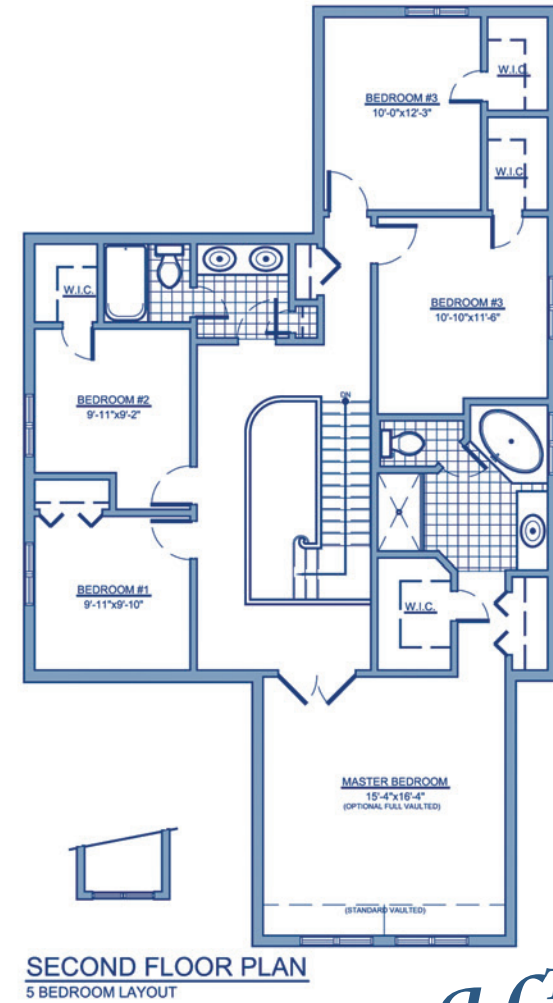

Ambleside

Boasting large, bright rooms, this spacious CaraCo design offers plenty of room for family living or entertaining. With vaulted ceilings and large windows, this home is sure to impress. Choose between a 4 or 5 Bedroom layout to suit your needs.

4-5 Bedroom 2 Storey
3,060sqft

Come Home to
CARACO

Development Corporation

www.caraco.net

Artist Concept

Elevation 'A'

The
Heritage
Series

Artist Concept

Elevation 'B'

RENDERINGS, PLANS AND DIMENSIONS ARE APPROXIMATE AND SUBJECT TO CHANGE AT THE DISCRETION OF THE VENDOR. ACTUAL USABLE FLOOR SPACE MAY VARY FROM THE STATED FLOOR AREA. SUBJECT TO ERRORS AND OMISSIONS EXCEPTED. UPDATED 04/16/2011

Ambleside

4-5 Bedroom 2 Storey
3,060sqft

Come Home to

CARACO

Development Corporation

www.caraco.net