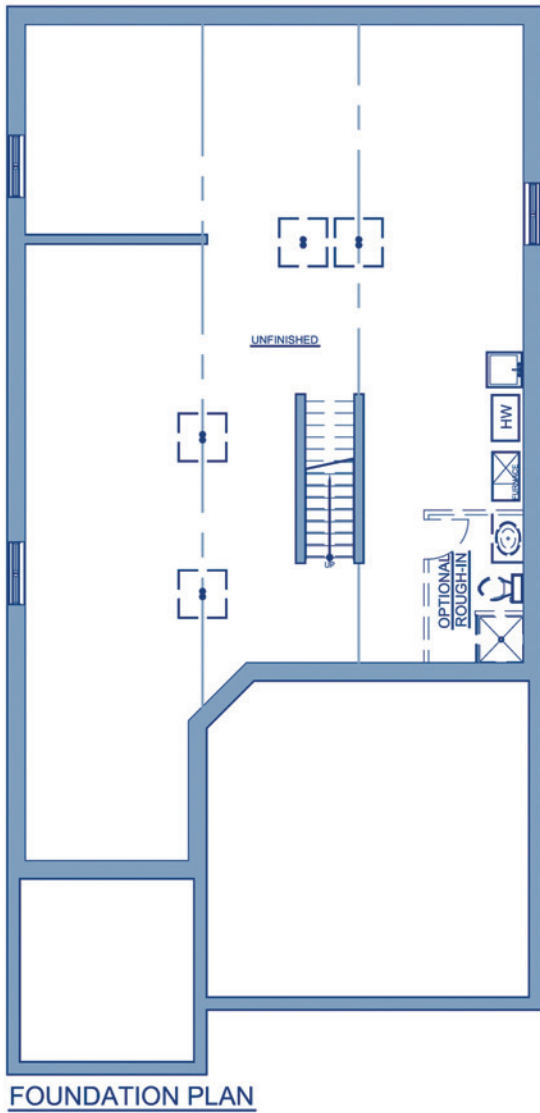

Ambleside

Boasting large, bright rooms, this spacious CaraCo design offers plenty of room for family living or entertaining. With vaulted ceilings and large windows, this home is sure to impress. Choose between a 4 or 5 Bedroom layout to suit your needs.

4-5 Bedroom 2 Storey
3,060sqft

Come Home to
CARACO

Development Corporation

www.caraco.net

Artist Concept

Elevation 'A'

The
Heritage
Series

Artist Concept

Elevation 'B'

RENDERINGS, PLANS AND DIMENSIONS ARE APPROXIMATE AND SUBJECT TO CHANGE AT THE DISCRETION OF THE VENDOR. ACTUAL USABLE FLOOR SPACE MAY VARY FROM THE STATED FLOOR AREA. SUBJECT TO ERRORS AND OMISSIONS EXCEPTED. UPDATED 04/16/2011

Ambleside

4-5 Bedroom 2 Storey
3,060sqft

Come Home to

CARACO

Development Corporation

www.caraco.net