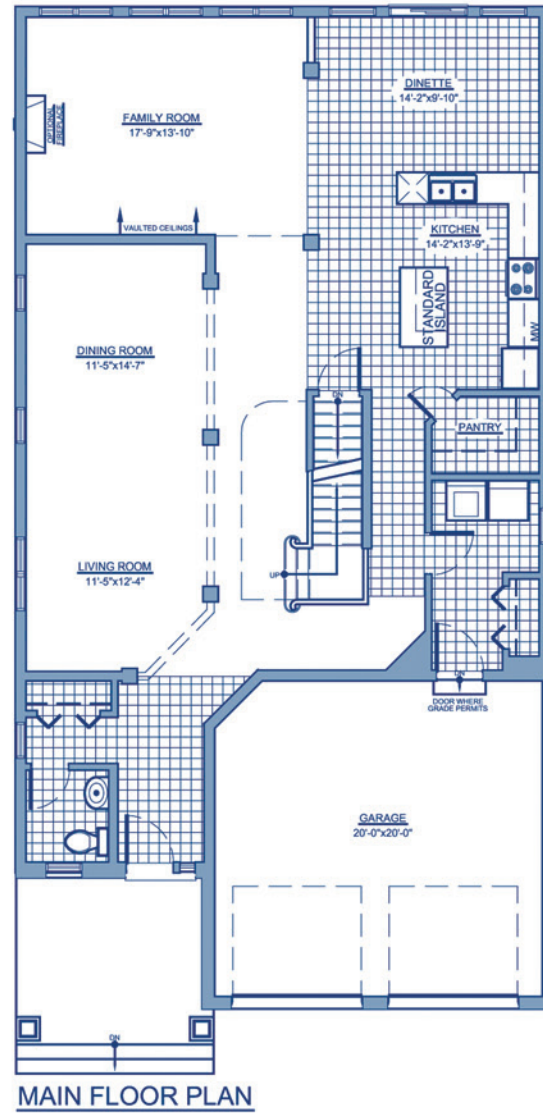

Ambleside

Boasting large, bright rooms, this spacious CaraCo design offers plenty of room for family living or entertaining. With vaulted ceilings and large windows, this home is sure to impress. Choose between a 4 or 5 Bedroom layout to suit your needs.

4-5 Bedroom 2 Storey
3,060sqft

Come Home to
CARACO

Development Corporation

www.caraco.net

Artist Concept

Elevation 'A'

The
Heritage
Series

Artist Concept

Elevation 'B'

RENDERINGS, PLANS AND DIMENSIONS ARE APPROXIMATE AND SUBJECT TO CHANGE AT THE DISCRETION OF THE VENDOR. ACTUAL USABLE FLOOR SPACE MAY VARY FROM THE STATED FLOOR AREA. SUBJECT TO ERRORS AND OMISSIONS EXCEPTED. UPDATED 04/16/2011

Ambleside

4-5 Bedroom 2 Storey
3,060sqft

Come Home to

CARACO

Development Corporation

www.caraco.net