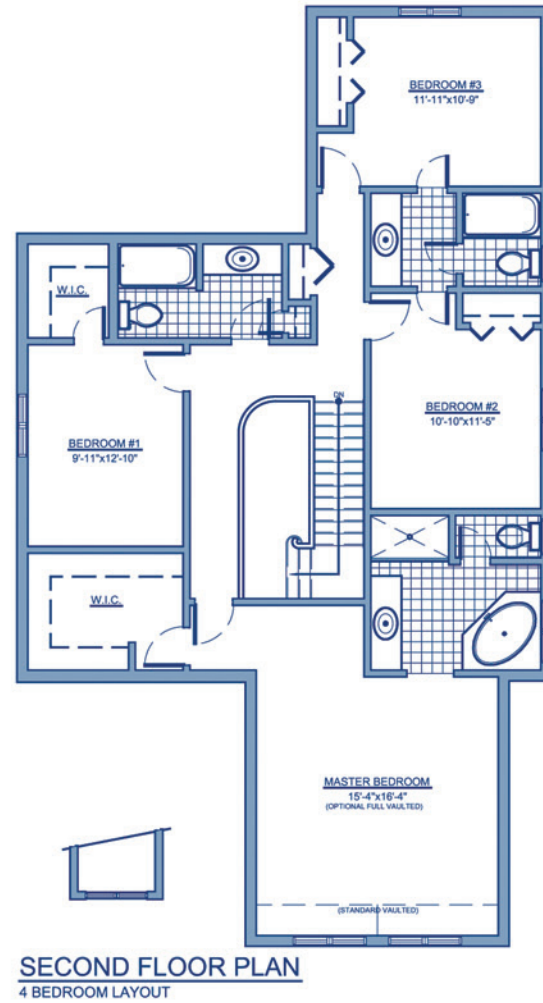

Ambleside

Boasting large, bright rooms, this spacious CaraCo design offers plenty of room for family living or entertaining. With vaulted ceilings and large windows, this home is sure to impress. Choose between a 4 or 5 Bedroom layout to suit your needs.

4-5 Bedroom 2 Storey
3,060sqft

Come Home to
CARACO

Development Corporation

www.caraco.net

Artist Concept

Elevation 'A'

The
Heritage
Series

Artist Concept

Elevation 'B'

RENDERINGS, PLANS AND DIMENSIONS ARE APPROXIMATE AND SUBJECT TO CHANGE AT THE DISCRETION OF THE VENDOR. ACTUAL USABLE FLOOR SPACE MAY VARY FROM THE STATED FLOOR AREA. SUBJECT TO ERRORS AND OMISSIONS EXCEPTED. UPDATED 04/16/2011

Ambleside

4-5 Bedroom 2 Storey
3,060sqft

Come Home to

CARACO

Development Corporation

www.caraco.net