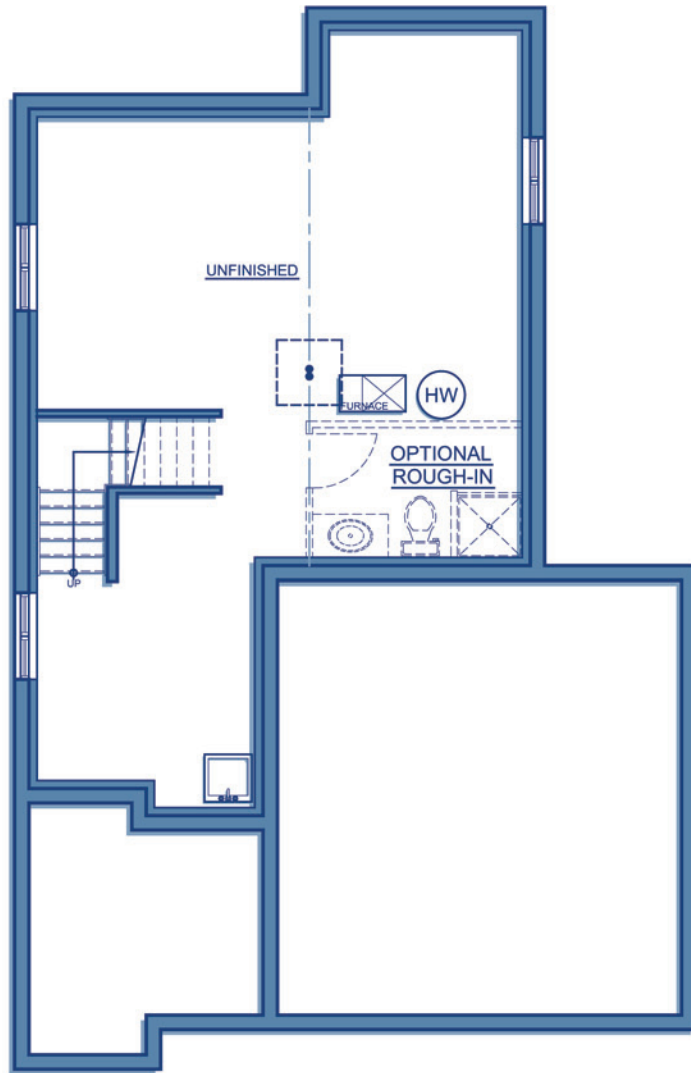

## Springfield

Enter this quality CaraCo home from a grand front porch into a spacious Entry. The open concept main floor boasts plenty of room for family living and the second floor offers a secluded Master bedroom with a luxurious Ensuite.

3 Bedroom 2 Storey  
1,570sqft

Come Home to  
**CARACO**

Development Corporation

[www.caraco.net](http://www.caraco.net)

*Elevation 'A'*

The  
**Heritage**  
Series

*Elevation 'B'*

FOUNDATION PLAN

MAIN FLOOR PLAN

SECOND FLOOR PLAN

RENDERINGS, PLANS AND DIMENSIONS ARE APPROXIMATE AND SUBJECT TO CHANGE AT THE DISCRETION OF THE VENDOR. ACTUAL USABLE FLOOR SPACE MAY VARY FROM THE STATED FLOOR AREA. SUBJECT TO ERRORS AND OMISSIONS EXCEPTED. UPDATED 03/16/2011