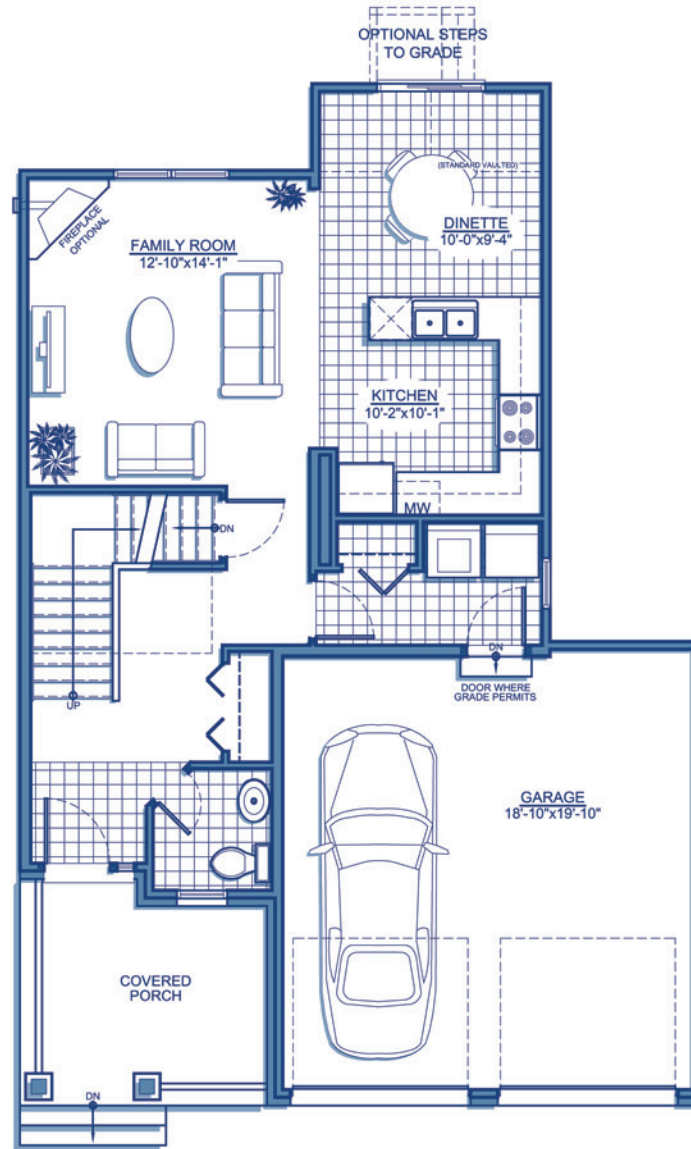

## Springfield

Enter this quality CaraCo home from a grand front porch into a spacious Entry. The open concept main floor boasts plenty of room for family living and the second floor offers a secluded Master bedroom with a luxurious Ensuite.

3 Bedroom 2 Storey  
1,570sqft

Come Home to  
**CARACO**

Development Corporation

[www.caraco.net](http://www.caraco.net)

*Elevation 'A'*

The  
**Heritage**  
Series

*Elevation 'B'*

FOUNDATION PLAN

MAIN FLOOR PLAN

SECOND FLOOR PLAN

RENDERINGS, PLANS AND DIMENSIONS ARE APPROXIMATE AND SUBJECT TO CHANGE AT THE DISCRETION OF THE VENDOR. ACTUAL USABLE FLOOR SPACE MAY VARY FROM THE STATED FLOOR AREA. SUBJECT TO ERRORS AND OMISSIONS EXCEPTED. UPDATED 03/16/2011