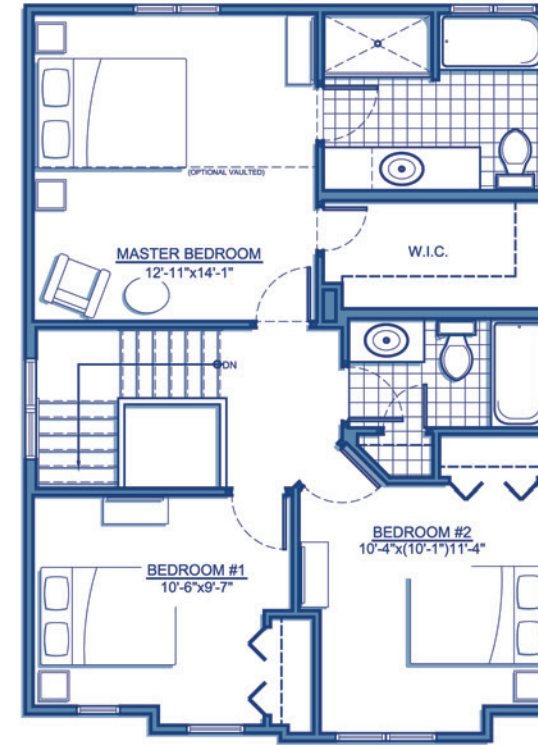

## Springfield

Enter this quality CaraCo home from a grand front porch into a spacious Entry. The open concept main floor boasts plenty of room for family living and the second floor offers a secluded Master bedroom with a luxurious Ensuite.

3 Bedroom 2 Storey  
1,570sqft

Come Home to  
**CARACO**

Development Corporation

[www.caraco.net](http://www.caraco.net)

*Elevation 'A'*

The  
**Heritage**  
Series

*Elevation 'B'*

FOUNDATION PLAN

MAIN FLOOR PLAN

SECOND FLOOR PLAN

RENDERINGS, PLANS AND DIMENSIONS ARE APPROXIMATE AND SUBJECT TO CHANGE AT THE DISCRETION OF THE VENDOR. ACTUAL USABLE FLOOR SPACE MAY VARY FROM THE STATED FLOOR AREA. SUBJECT TO ERRORS AND OMISSIONS EXCEPTED. UPDATED 03/16/2011