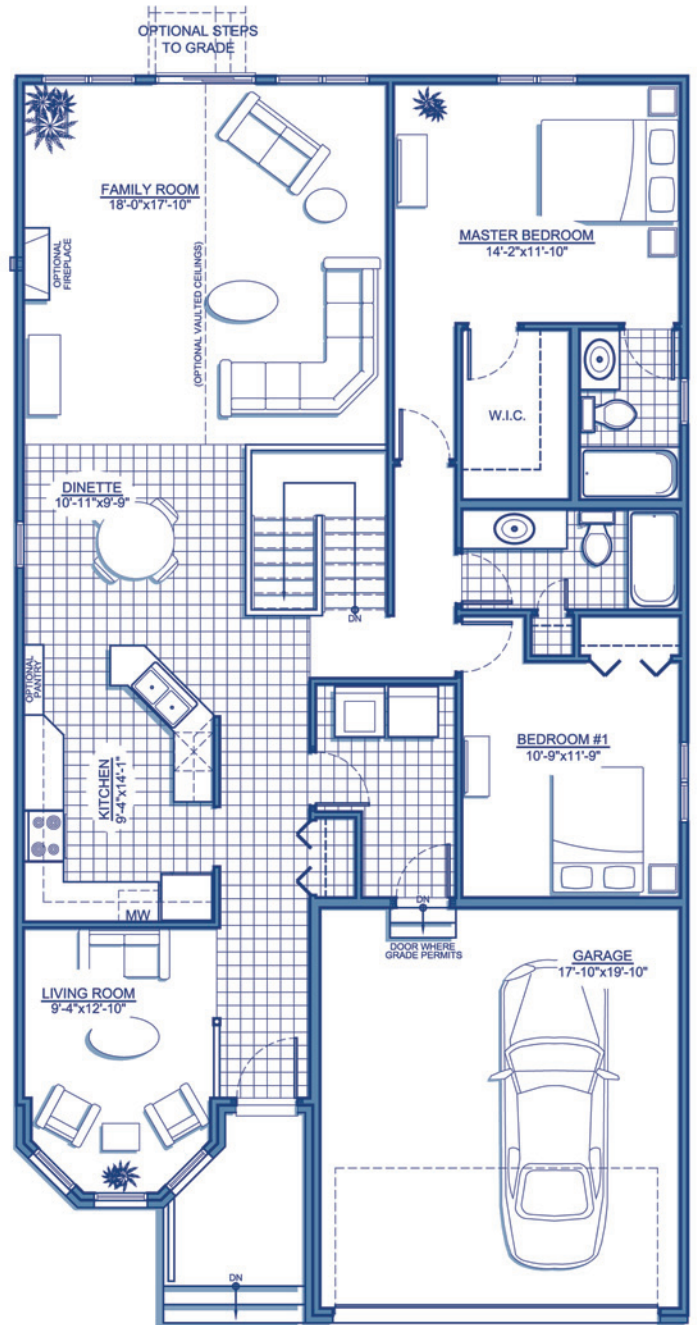

## Somerset

This sprawling 2 Bedroom bungalow offers plenty of space for family living or entertaining. Large open concept rooms and a Master Suite with full Bathroom & Walk-In closet.

2 Bdrm Bungalow  
1,615sqft

Come Home to  
**CARACO**

Development Corporation

[www.caraco.net](http://www.caraco.net)

Artist Concept

*Elevation 'A'*

The  
**Heritage**  
Series

Artist Concept

*Elevation 'B'*

FOUNDATION PLAN

MAIN FLOOR PLAN

*The Heritage Series*

RENDERINGS, PLANS AND DIMENSIONS ARE APPROXIMATE AND SUBJECT TO CHANGE AT THE DISCRETION OF THE VENDOR. ACTUAL USABLE FLOOR SPACE MAY VARY FROM THE STATED FLOOR AREA. SUBJECT TO ERRORS AND OMISSIONS EXCEPTED. UPDATED 03/16/2011

**Somerset**  
2 Bdrm Bungalow  
1,615sqft

Come Home to  
**CARACO**  
Development Corporation  
[www.caraco.net](http://www.caraco.net)