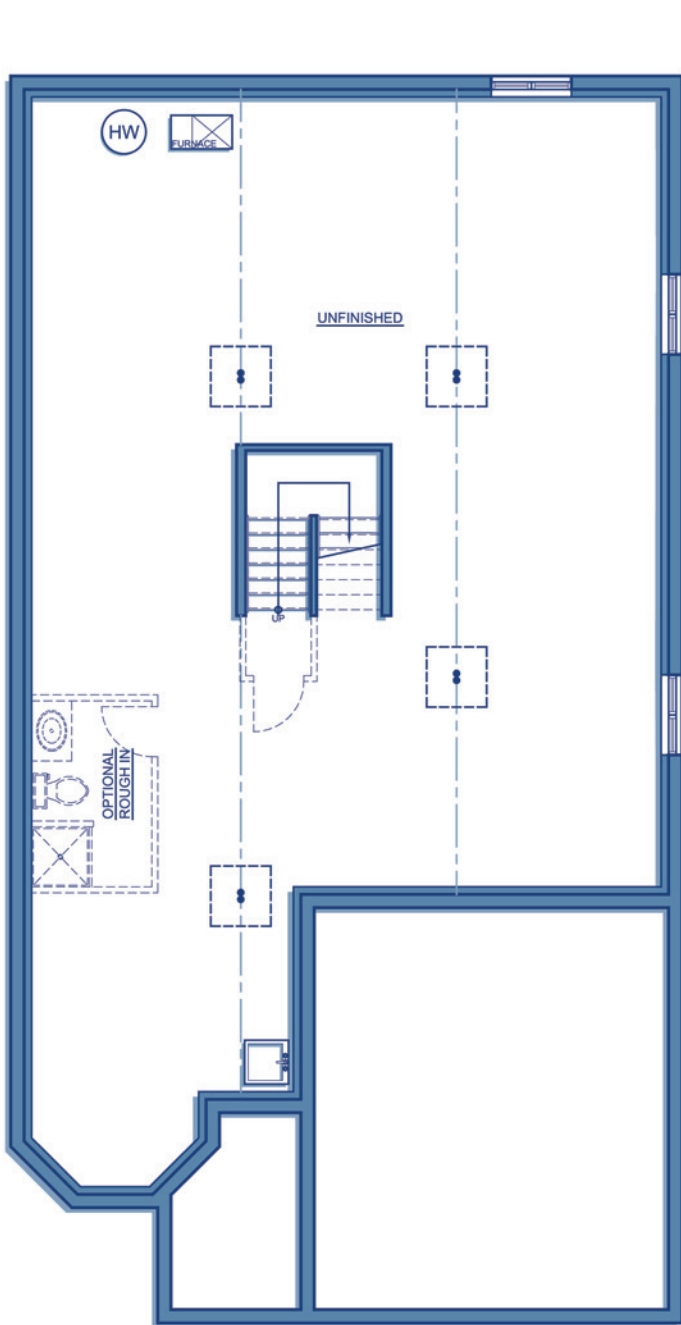

## Somerset

This sprawling 2 Bedroom bungalow offers plenty of space for family living or entertaining. Large open concept rooms and a Master Suite with full Bathroom & Walk-In closet.

2 Bdrm Bungalow  
1,615sqft

Come Home to  
**CARACO**

Development Corporation

[www.caraco.net](http://www.caraco.net)

Artist Concept

*Elevation 'A'*

The  
**Heritage**  
Series

Artist Concept

*Elevation 'B'*

FOUNDATION PLAN

MAIN FLOOR PLAN

*The Heritage Series*

RENDERINGS, PLANS AND DIMENSIONS ARE APPROXIMATE AND SUBJECT TO CHANGE AT THE DISCRETION OF THE VENDOR. ACTUAL USABLE FLOOR SPACE MAY VARY FROM THE STATED FLOOR AREA. SUBJECT TO ERRORS AND OMISSIONS EXCEPTED. UPDATED 03/16/2011

**Somerset**  
2 Bdrm Bungalow  
1,615sqft

Come Home to  
**CARACO**  
Development Corporation  
[www.caraco.net](http://www.caraco.net)