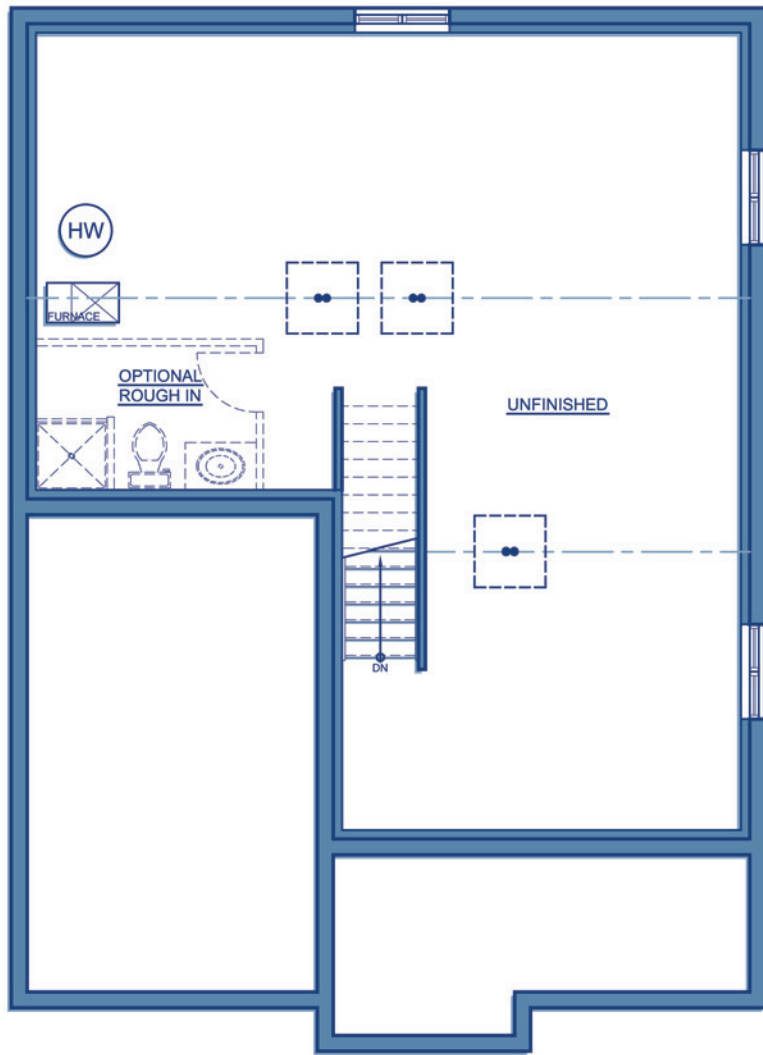

Princess

Open concept home designed for family and entertaining with an over sized Great Room and Kitchen area, the Living Room offers a quiet space for a home computer or entertaining. The Master Bedroom boasts a Walk-In closet and full Ensuite bath.

3 Bedroom 2 Storey
1,670sqft

Come Home to
CARACO

Development Corporation

www.caraco.net

Artist Concept

Elevation 'A'

The
Heritage
Series

Artist Concept

Elevation 'B'

FOUNDATION PLAN

MAIN FLOOR PLAN

SECOND FLOOR PLAN

RENDERINGS, PLANS AND DIMENSIONS ARE APPROXIMATE AND SUBJECT TO CHANGE AT THE DISCRETION OF THE VENDOR. ACTUAL USABLE FLOOR SPACE MAY VARY FROM THE STATED FLOOR AREA. SUBJECT TO ERRORS AND OMISSIONS EXCEPTED. UPDATED 03/16/2011

Princess

3 Bedroom 2 Storey
1,670sqft

Come Home to

CARACO

Development Corporation

www.caraco.net