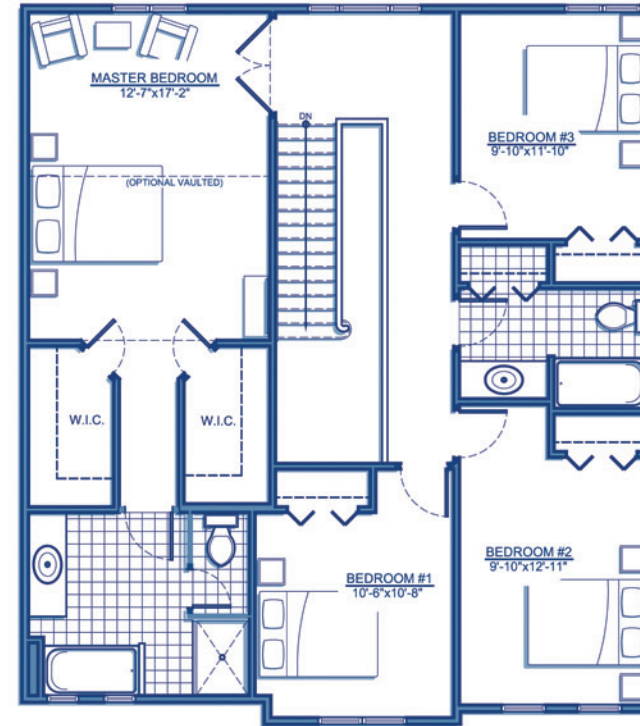

Oaklands

The spacious Kitchen and Dinette flows into the vaulted Family Room while the Living/Dining Room offers decorative columns. Upstairs, 4 bedrooms are accessed by a bright hallway and the Master Bedroom boasts a luxurious Ensuite bathroom.

4 Bedroom 2 Storey
2,500sqft

Come Home to
CARACO

Development Corporation

www.caraco.net

Artist Concept

Elevation 'B'

The
Heritage
Series

Artist Concept

Elevation 'A'

FOUNDATION PLAN

MAIN FLOOR PLAN

SECOND FLOOR PLAN

RENDERINGS, PLANS AND DIMENSIONS ARE APPROXIMATE AND SUBJECT TO CHANGE AT THE DISCRETION OF THE VENDOR. ACTUAL USABLE FLOOR SPACE MAY VARY FROM THE STATED FLOOR AREA. SUBJECT TO ERRORS AND OMISSIONS EXCEPTED. UPDATED 03/16/2011