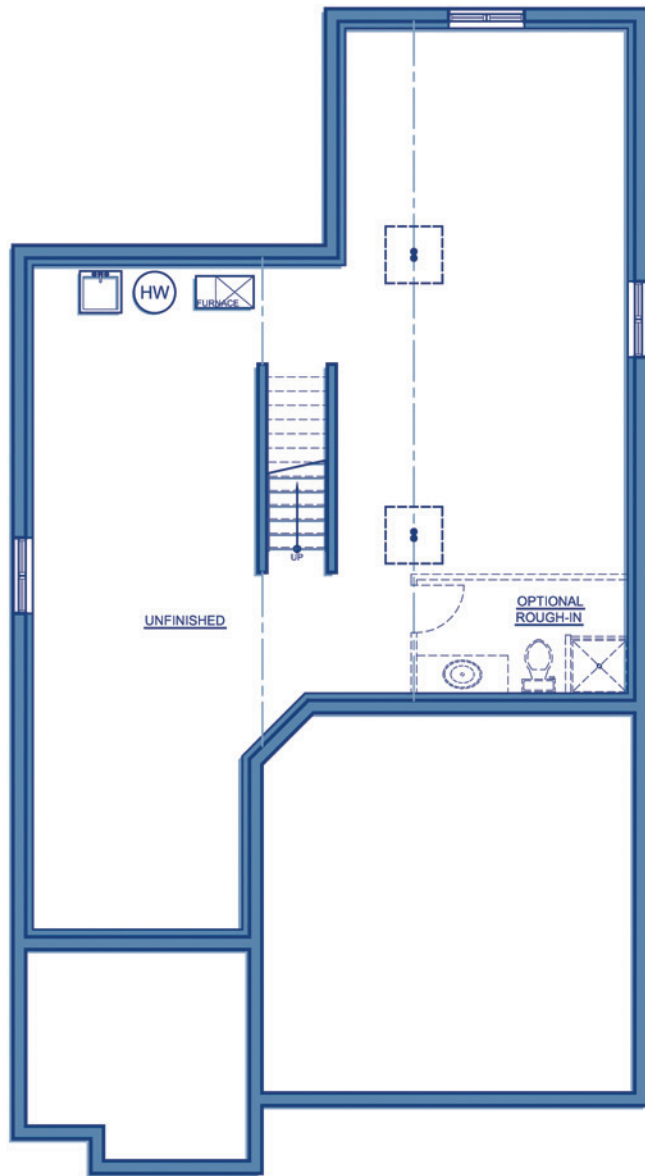

Oaklands

The spacious Kitchen and Dinette flows into the vaulted Family Room while the Living/Dining Room offers decorative columns. Upstairs, 4 bedrooms are accessed by a bright hallway and the Master Bedroom boasts a luxurious Ensuite bathroom.

4 Bedroom 2 Storey
2,500sqft

Come Home to
CARACO

Development Corporation

www.caraco.net

Artist Concept

Elevation 'B'

The
Heritage
Series

Artist Concept

Elevation 'A'

FOUNDATION PLAN

MAIN FLOOR PLAN

SECOND FLOOR PLAN

RENDERINGS, PLANS AND DIMENSIONS ARE APPROXIMATE AND SUBJECT TO CHANGE AT THE DISCRETION OF THE VENDOR. ACTUAL USABLE FLOOR SPACE MAY VARY FROM THE STATED FLOOR AREA. SUBJECT TO ERRORS AND OMISSIONS EXCEPTED. UPDATED 03/16/2011