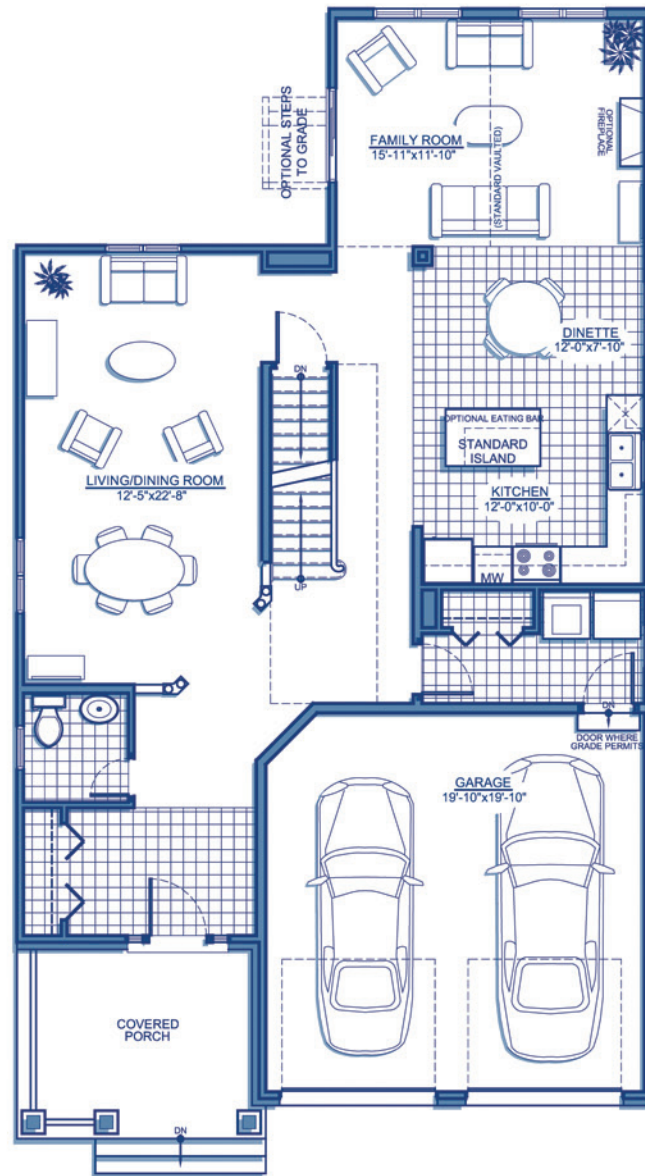

Oaklands

The spacious Kitchen and Dinette flows into the vaulted Family Room while the Living/Dining Room offers decorative columns. Upstairs, 4 bedrooms are accessed by a bright hallway and the Master Bedroom boasts a luxurious Ensuite bathroom.

4 Bedroom 2 Storey
2,500sqft

Come Home to
CARACO

Development Corporation

www.caraco.net

Artist Concept

Elevation 'B'

The
Heritage
Series

Artist Concept

Elevation 'A'

FOUNDATION PLAN

MAIN FLOOR PLAN

SECOND FLOOR PLAN

RENDERINGS, PLANS AND DIMENSIONS ARE APPROXIMATE AND SUBJECT TO CHANGE AT THE DISCRETION OF THE VENDOR. ACTUAL USABLE FLOOR SPACE MAY VARY FROM THE STATED FLOOR AREA. SUBJECT TO ERRORS AND OMISSIONS EXCEPTED. UPDATED 03/16/2011