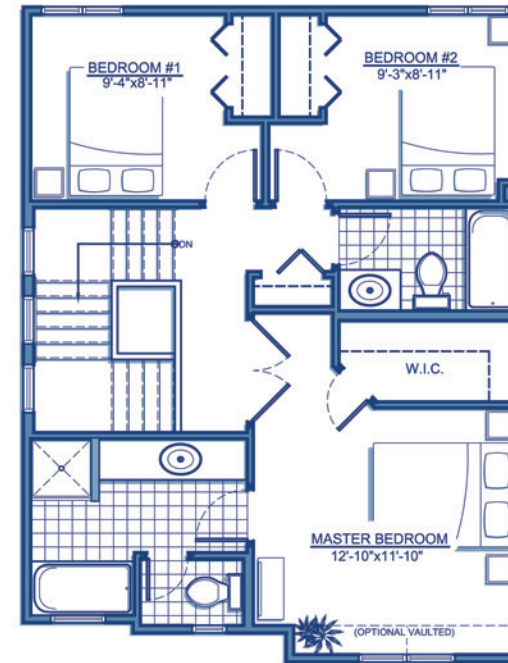

Clayton

This quality CaraCo home boasts a large open concept main floor and vaulted ceilings. Upstairs, two Bedrooms share a full Bath while the Master Bedroom boasts a luxurious Ensuite Bathroom.

3 Bedroom 2 Storey
1,640sqft

Come Home to
CARACO

Development Corporation

www.caraco.net

Artist Concept

Elevation 'A'

The
Heritage
Series

Artist Concept

Elevation 'B'

FOUNDATION PLAN

MAIN FLOOR PLAN

SECOND FLOOR PLAN

RENDERINGS, PLANS AND DIMENSIONS ARE APPROXIMATE AND SUBJECT TO CHANGE AT THE DISCRETION OF THE VENDOR. ACTUAL USABLE FLOOR SPACE MAY VARY FROM THE STATED FLOOR AREA. SUBJECT TO ERRORS AND OMISSIONS EXCEPTED. UPDATED 03/16/2011

Clayton

3 Bedroom 2 Storey
1,640sqft

Come Home to

CARACO

Development Corporation

www.caraco.net