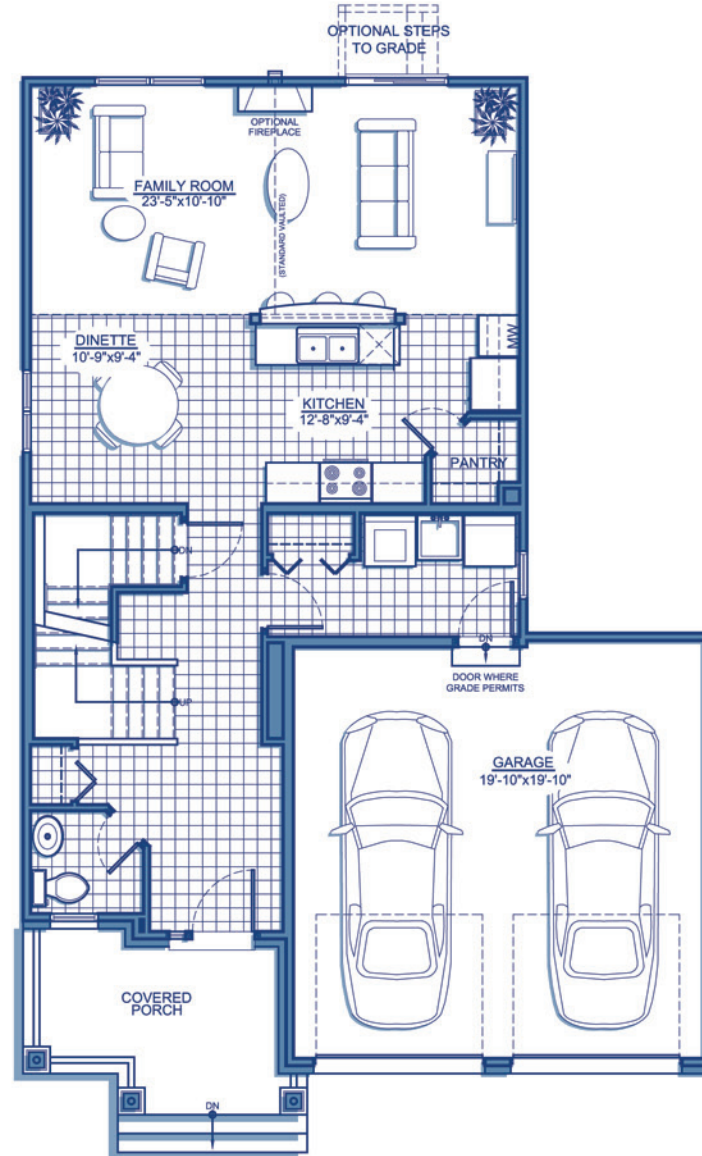

Clayton

This quality CaraCo home boasts a large open concept main floor and vaulted ceilings. Upstairs, two Bedrooms share a full Bath while the Master Bedroom boasts a luxurious Ensuite Bathroom.

3 Bedroom 2 Storey
1,640sqft

Come Home to
CARACO

Development Corporation

www.caraco.net

Artist Concept

Elevation 'A'

The
Heritage
Series

Artist Concept

Elevation 'B'

FOUNDATION PLAN

MAIN FLOOR PLAN

SECOND FLOOR PLAN

RENDERINGS, PLANS AND DIMENSIONS ARE APPROXIMATE AND SUBJECT TO CHANGE AT THE DISCRETION OF THE VENDOR. ACTUAL USABLE FLOOR SPACE MAY VARY FROM THE STATED FLOOR AREA. SUBJECT TO ERRORS AND OMISSIONS EXCEPTED. UPDATED 03/16/2011

Clayton

3 Bedroom 2 Storey
1,640sqft

Come Home to

CARACO

Development Corporation

www.caraco.net