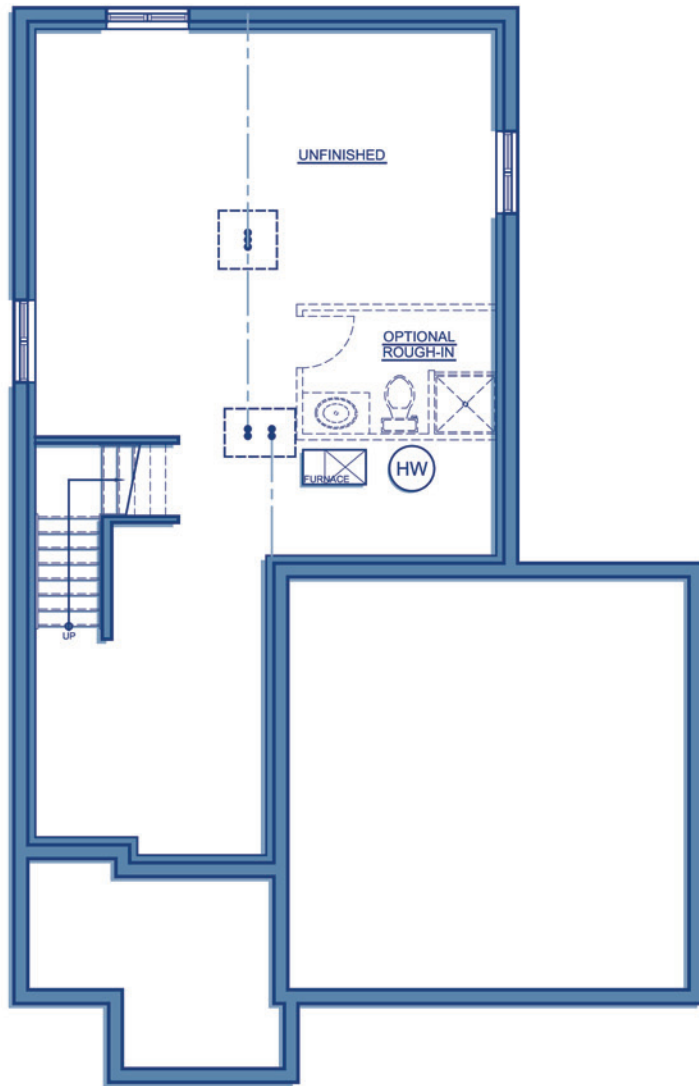

Clayton

This quality CaraCo home boasts a large open concept main floor and vaulted ceilings. Upstairs, two Bedrooms share a full Bath while the Master Bedroom boasts a luxurious Ensuite Bathroom.

3 Bedroom 2 Storey
1,640sqft

Come Home to
CARACO

Development Corporation

www.caraco.net

Artist Concept

Elevation 'A'

The
Heritage
Series

Artist Concept

Elevation 'B'

FOUNDATION PLAN

MAIN FLOOR PLAN

SECOND FLOOR PLAN

RENDERINGS, PLANS AND DIMENSIONS ARE APPROXIMATE AND SUBJECT TO CHANGE AT THE DISCRETION OF THE VENDOR. ACTUAL USABLE FLOOR SPACE MAY VARY FROM THE STATED FLOOR AREA. SUBJECT TO ERRORS AND OMISSIONS EXCEPTED. UPDATED 03/16/2011

Clayton

3 Bedroom 2 Storey
1,640sqft

Come Home to

CARACO

Development Corporation

www.caraco.net