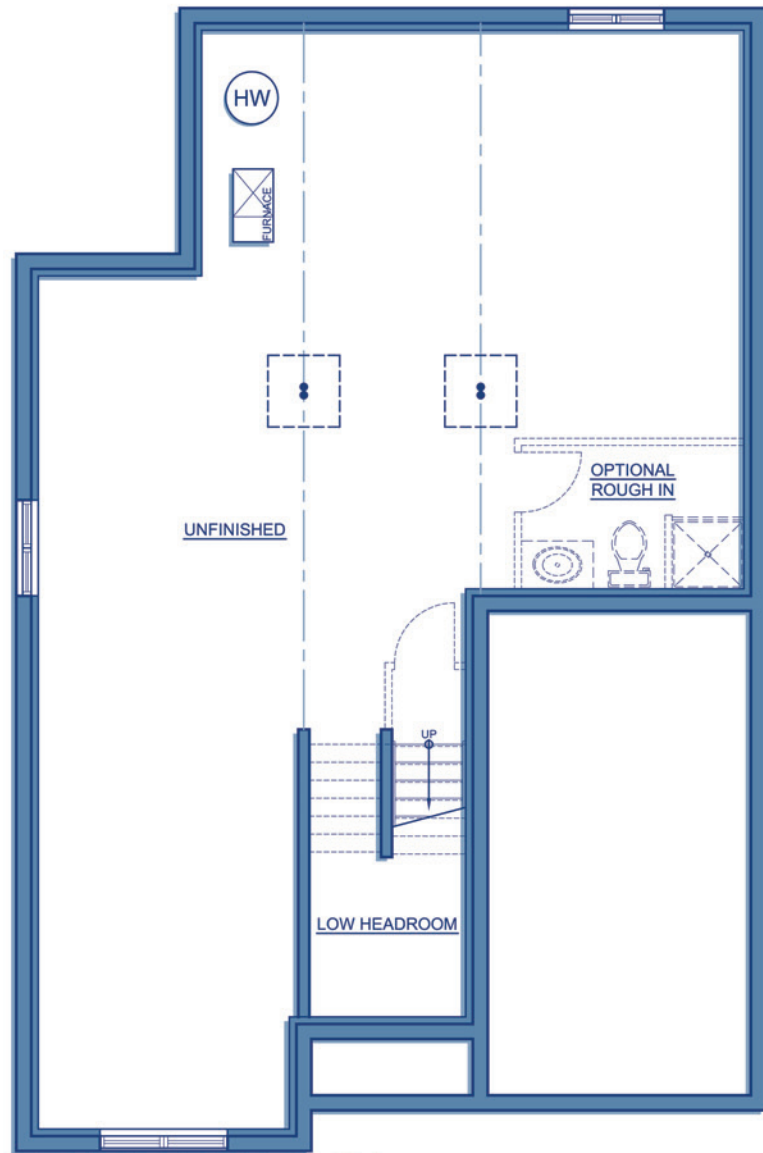

Brock

Open concept bungalow featuring a sunken entrance, 3 spacious bedrooms and a full elevated basement with a lot of finishing potential. A covered area in the rear offers an excellent space for a future deck.

3 Bdrm Bungalow
1,120sqft

Come Home to
CARACO

Development Corporation

www.caraco.net

Artist Concept

Elevation 'A'

The
Heritage
Series

Artist Concept

Elevation 'B'

FOUNDATION PLAN

MAIN FLOOR PLAN

RENDERINGS, PLANS AND DIMENSIONS ARE APPROXIMATE AND SUBJECT TO CHANGE AT THE DISCRETION OF THE VENDOR. ACTUAL USABLE FLOOR SPACE MAY VARY FROM THE STATED FLOOR AREA. SUBJECT TO ERRORS AND OMISSIONS EXCEPTED. UPDATED 03/16/2011

Brock

3 Bdrm Bungalow
1,120sqft

Come Home to

CARACO

Development Corporation

www.caraco.net