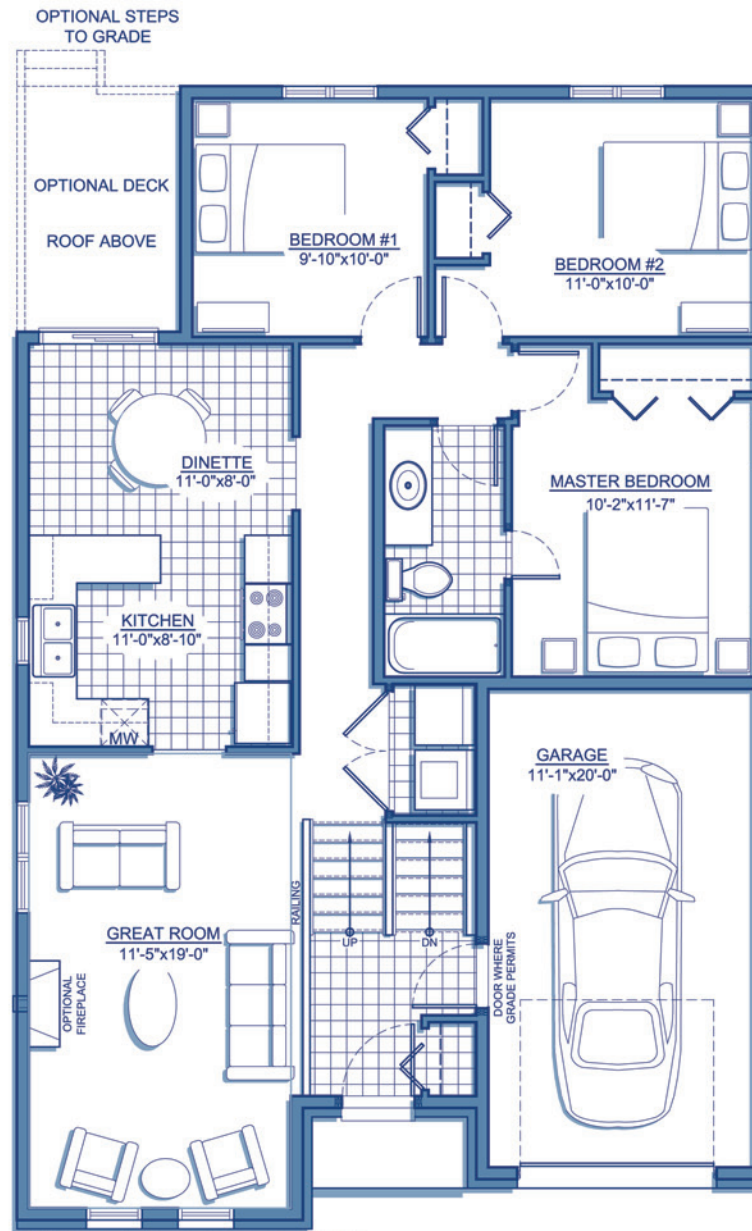

Brock

Open concept bungalow featuring a sunken entrance, 3 spacious bedrooms and a full elevated basement with a lot of finishing potential. A covered area in the rear offers an excellent space for a future deck.

3 Bdrm Bungalow
1,120sqft

Come Home to
CARACO

Development Corporation

www.caraco.net

Artist Concept

Elevation 'A'

The
Heritage
Series

Artist Concept

Elevation 'B'

FOUNDATION PLAN

MAIN FLOOR PLAN

RENDERINGS, PLANS AND DIMENSIONS ARE APPROXIMATE AND SUBJECT TO CHANGE AT THE DISCRETION OF THE VENDOR. ACTUAL USABLE FLOOR SPACE MAY VARY FROM THE STATED FLOOR AREA. SUBJECT TO ERRORS AND OMISSIONS EXCEPTED. UPDATED 03/16/2011

Brock

3 Bdrm Bungalow
1,120sqft

Come Home to

CARACO

Development Corporation

www.caraco.net