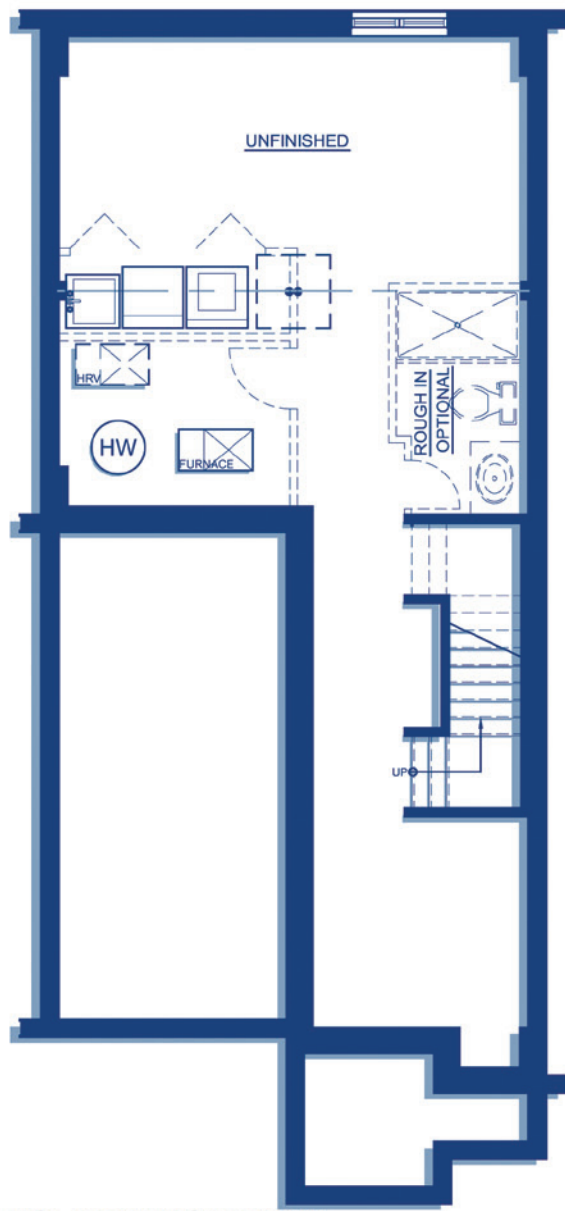

Burgundy

This interior townhome unit offers a main floor powder room, with an open concept kitchen, dinette and great room. Upstairs, two secluded bedrooms share a full bathroom, while the Master Bedroom boasts an Ensuite bath.

3 Bedroom 2 Storey
1,380sqft

Come Home to
CARACO

Development Corporation

www.caraco.net

Townhouse Block

The
Granite
Series

Interior Unit

FOUNDATION PLAN

BURGUNDY MAIN FLOOR PLAN

ALTERNATE ELEVATION
SECOND FLOOR PLAN

ALTERNATE LAUNDRY
LOCATION, AVAILABILITY SUBJECT TO CONFIRMATION

RENDERINGS, PLANS AND DIMENSIONS ARE APPROXIMATE AND SUBJECT TO CHANGE AT THE DISCRETION OF THE VENDOR. ACTUAL USABLE FLOOR SPACE MAY VARY FROM THE STATED FLOOR AREA. SUBJECT TO ERRORS AND OMISSIONS EXCEPTED. UPDATED 06/13/2011

Burgundy
3 Bedroom 2 Storey
1,380sqft

Come Home to **CARACO** www.caraco.net
Development Corporation