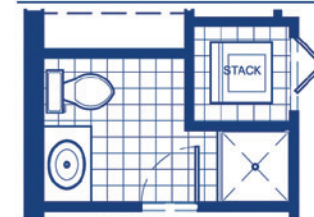

Burgundy

This interior townhome unit offers a main floor powder room, with an open concept kitchen, dinette and great room. Upstairs, two secluded bedrooms share a full bathroom, while the Master Bedroom boasts an Ensuite bath.

3 Bedroom 2 Storey
1,380sqft

Come Home to
CARACO

Development Corporation

www.caraco.net

Townhouse Block

The
Granite
Series

Interior Unit

FOUNDATION PLAN

BURGUNDY MAIN FLOOR PLAN

ALTERNATE ELEVATION
SECOND FLOOR PLAN

ALTERNATE LAUNDRY
LOCATION, AVAILABILITY SUBJECT TO CONFIRMATION

RENDERINGS, PLANS AND DIMENSIONS ARE APPROXIMATE AND SUBJECT TO CHANGE AT THE DISCRETION OF THE VENDOR. ACTUAL USABLE FLOOR SPACE MAY VARY FROM THE STATED FLOOR AREA. SUBJECT TO ERRORS AND OMISSIONS EXCEPTED. UPDATED 06/13/2011