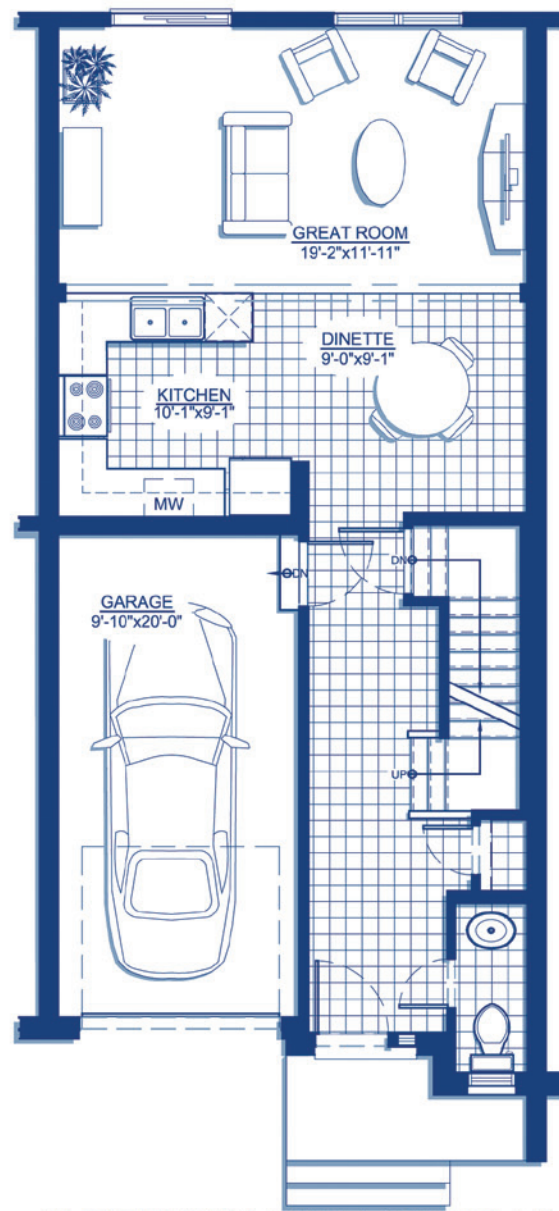

Burgundy

This interior townhome unit offers a main floor powder room, with an open concept kitchen, dinette and great room. Upstairs, two secluded bedrooms share a full bathroom, while the Master Bedroom boasts an Ensuite bath.

3 Bedroom 2 Storey
1,380sqft

Come Home to
CARACO

Development Corporation

www.caraco.net

Townhouse Block

The
Granite
Series

Interior Unit

FOUNDATION PLAN

BURGUNDY MAIN FLOOR PLAN

ALTERNATE ELEVATION
SECOND FLOOR PLAN

ALTERNATE LAUNDRY
LOCATION, AVAILABILITY SUBJECT TO CONFIRMATION

RENDERINGS, PLANS AND DIMENSIONS ARE APPROXIMATE AND SUBJECT TO CHANGE AT THE DISCRETION OF THE VENDOR. ACTUAL USABLE FLOOR SPACE MAY VARY FROM THE STATED FLOOR AREA. SUBJECT TO ERRORS AND OMISSIONS EXCEPTED. UPDATED 06/13/2011