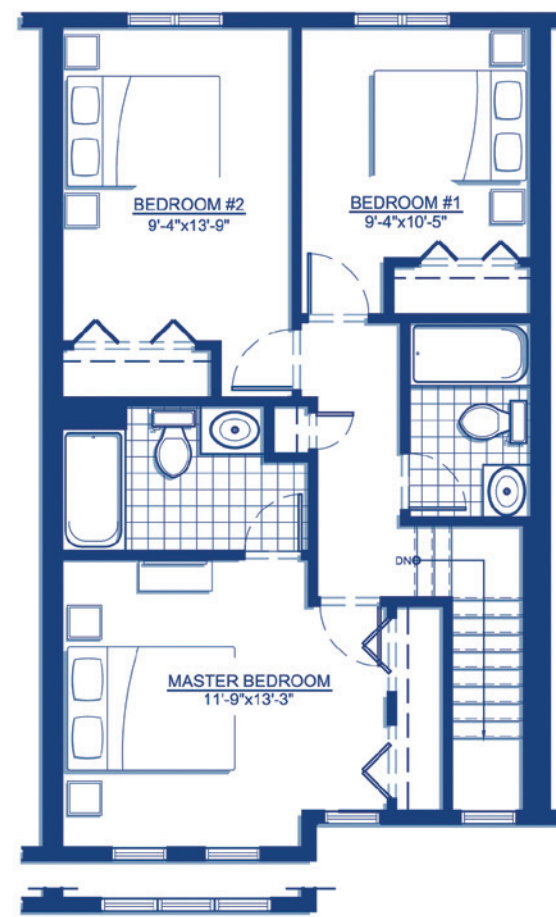

Burgundy

This interior townhome unit offers a main floor powder room, with an open concept kitchen, dinette and great room. Upstairs, two secluded bedrooms share a full bathroom, while the Master Bedroom boasts an Ensuite bath.

3 Bedroom 2 Storey
1,380sqft

Come Home to
CARACO

Development Corporation

www.caraco.net

Townhouse Block

The
Granite
Series

Interior Unit

FOUNDATION PLAN

BURGUNDY MAIN FLOOR PLAN

ALTERNATE ELEVATION
SECOND FLOOR PLAN

ALTERNATE LAUNDRY
LOCATION, AVAILABILITY SUBJECT TO CONFIRMATION

RENDERINGS, PLANS AND DIMENSIONS ARE APPROXIMATE AND SUBJECT TO CHANGE AT THE DISCRETION OF THE VENDOR. ACTUAL USABLE FLOOR SPACE MAY VARY FROM THE STATED FLOOR AREA. SUBJECT TO ERRORS AND OMISSIONS EXCEPTED. UPDATED 06/13/2011