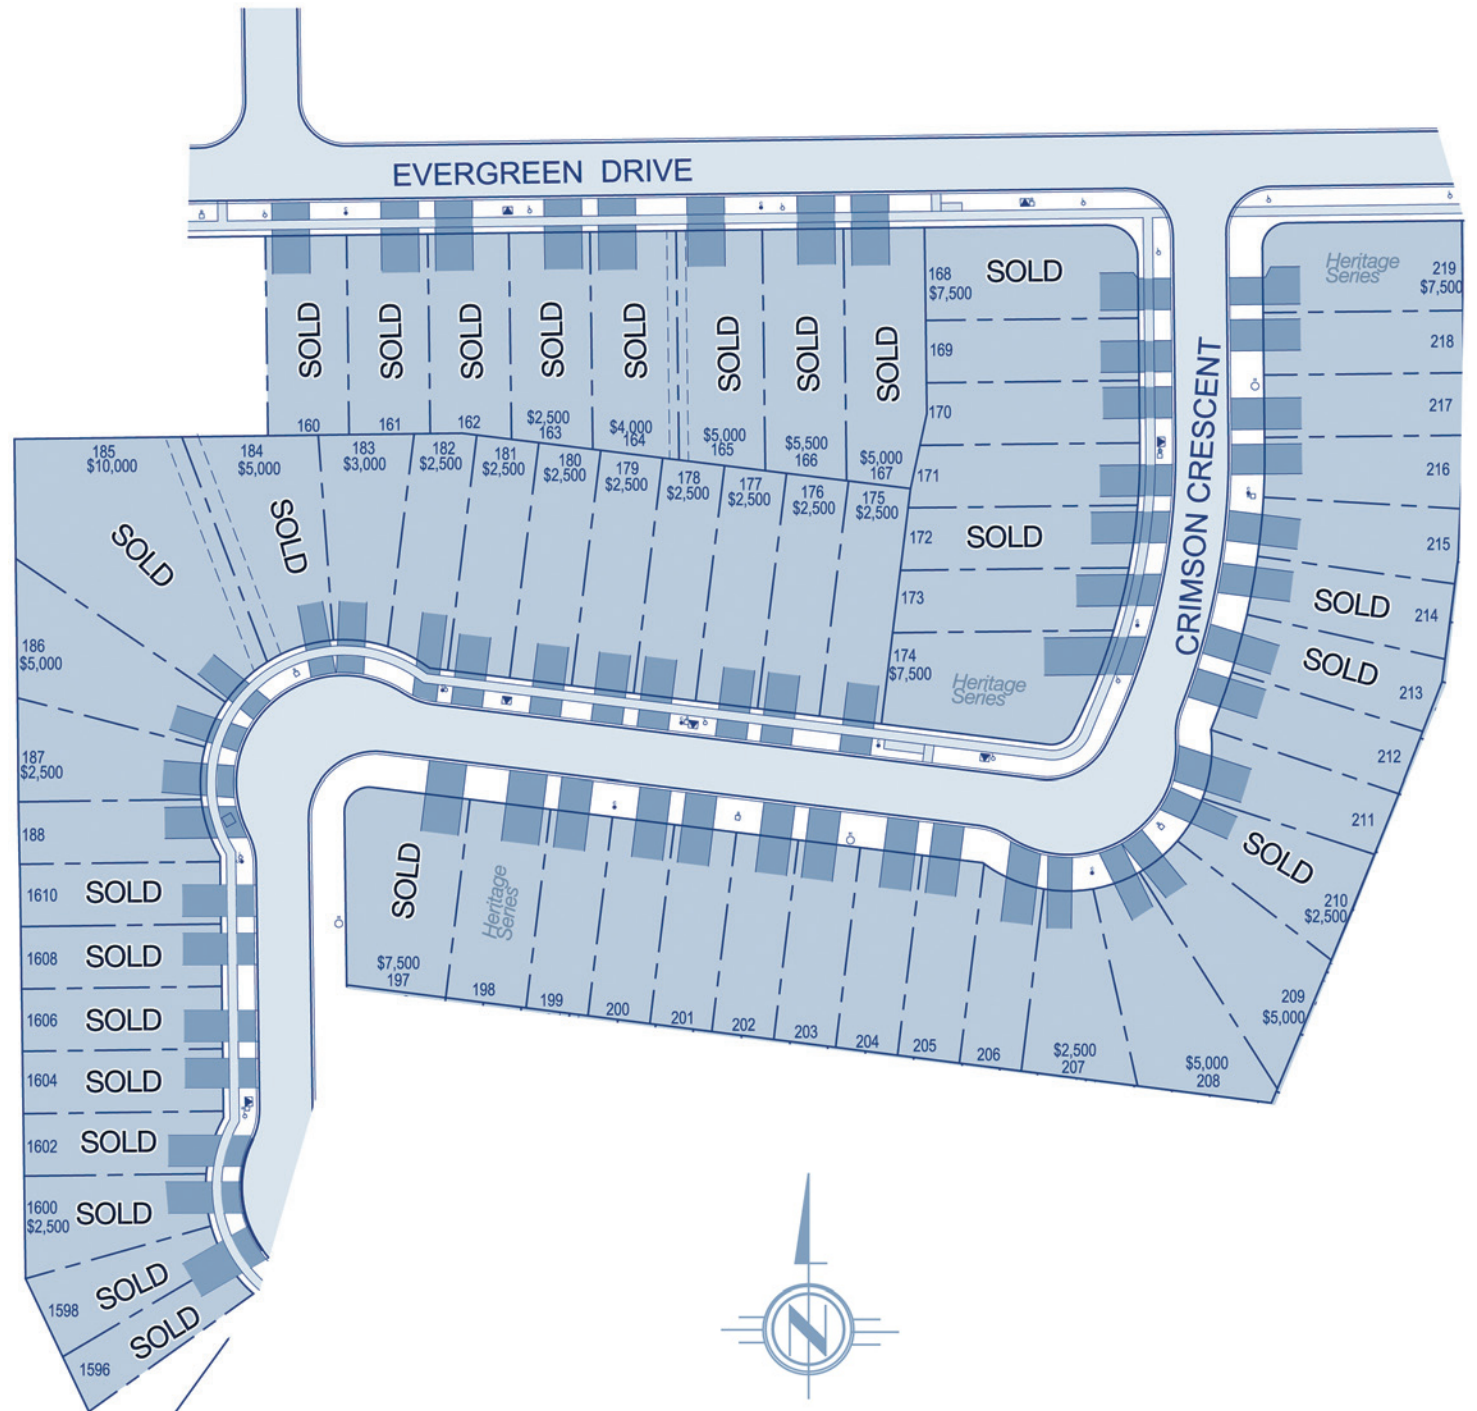

Phase 3 Loyalist/Heritage

Evergreen Drive
Crimson Crescent

Homes listed as Spec can be viewed on our web site www.caraco.net under *Homes Ready Soon* and may be privileged to accelerated occupancies. Please contact a CaraCo representative for further information.

Subject to errors and omissions excepted.
2/13/2012

Come home to **CARACO**
www.caraco.net

FUTURE PEDESTRIAN WALKWAY
*REQUIRED CONSTRUCTION ACCESS ROAD
DURING THE FIRST PHASES ON THE DEVELOPMENT

CaraCo Development Corporation
P.O. Box 70, Glenburnie, Ontario, K0H 1S0
Phone: 613-542-8400 Fax: 613-544-9931