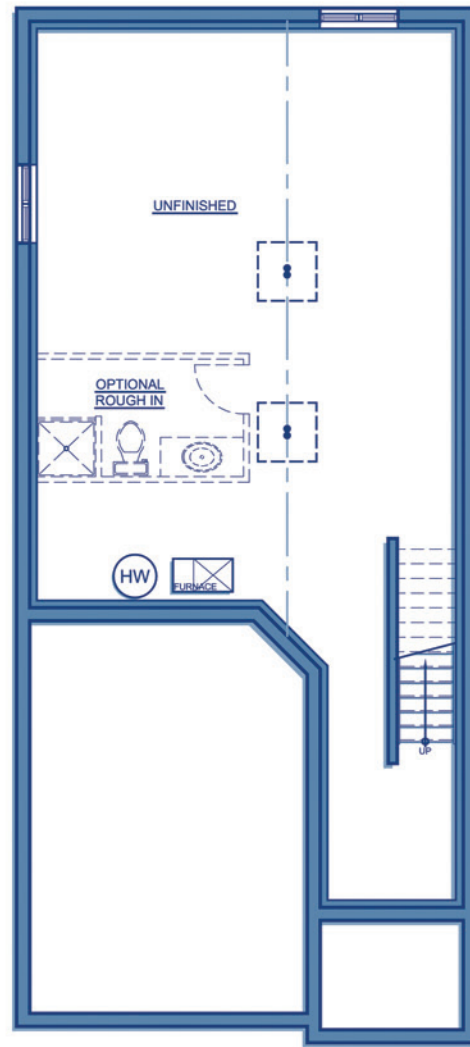

3-4 Bedroom 2 Storey
1,735sqft

Come Home to
CARACO
Development Corporation
www.caraco.net

Artist Concept

Elevation 'B'

The
Loyalist
Series

Artist Concept

Elevation 'A'

The *Loyalist* Series

FOUNDATION PLAN

MAIN FLOOR PLAN

SECOND FLOOR PLAN
(3 BEDROOM LAYOUT)

SECOND FLOOR PLAN
(4 BEDROOM LAYOUT)

RENDERINGS, PLANS AND DIMENSIONS ARE APPROXIMATE AND SUBJECT TO CHANGE AT THE DISCRETION OF THE VENDOR. ACTUAL USABLE FLOOR SPACE MAY VARY FROM THE STATED FLOOR AREA. SUBJECT TO ERRORS AND OMISSIONS EXCEPTED. UPDATED 11/04/2011