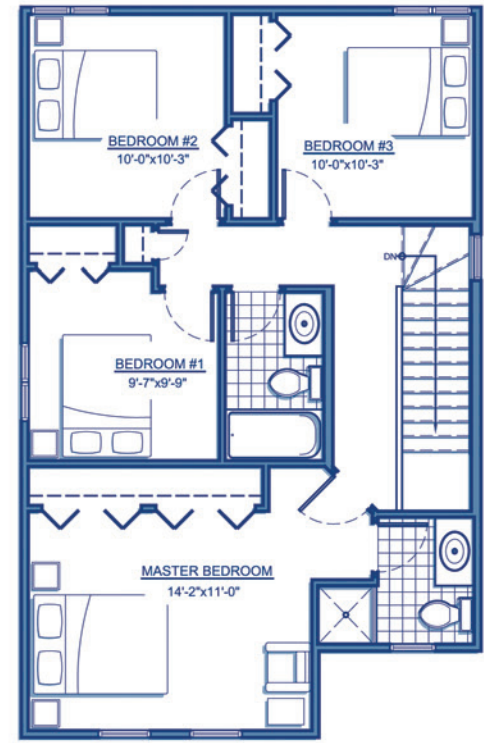

GREENWOOD PARK WEST

Tuscany

A quality CaraCo home with an open concept Great Room and Kitchen enhances the main floor living space. Upstairs, choose between a 3 or 4 bedroom layout offering plenty of space for a growing family.

3-4 Bedroom 2 Storey
1,735sqft

Come Home to
CARACO
Development Corporation
www.caraco.net

Artist Concept

Elevation 'B'

The
Loyalist
Series

Artist Concept

Elevation 'A'

The *Loyalist* Series

FOUNDATION PLAN

MAIN FLOOR PLAN

SECOND FLOOR PLAN
(3 BEDROOM LAYOUT)

SECOND FLOOR PLAN
(4 BEDROOM LAYOUT)

RENDERINGS, PLANS AND DIMENSIONS ARE APPROXIMATE AND SUBJECT TO CHANGE AT THE DISCRETION OF THE VENDOR. ACTUAL USABLE FLOOR SPACE MAY VARY FROM THE STATED FLOOR AREA. SUBJECT TO ERRORS AND OMISSIONS EXCEPTED. UPDATED 11/04/2011