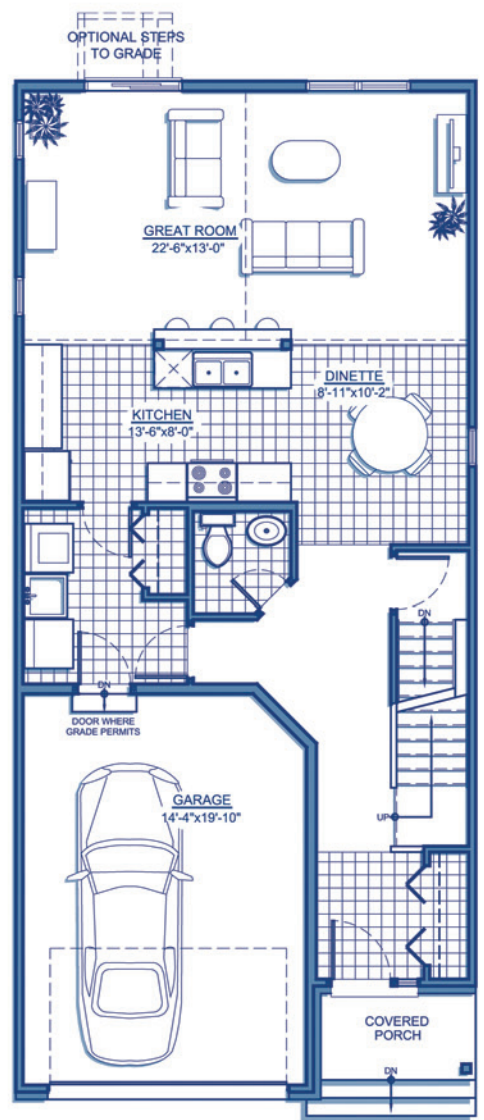

GREENWOOD PARK WEST

Tuscany

A quality CaraCo home with an open concept Great Room and Kitchen enhances the main floor living space. Upstairs, choose between a 3 or 4 bedroom layout offering plenty of space for a growing family.

3-4 Bedroom 2 Storey
1,735sqft

Come Home to
CARACO
Development Corporation
www.caraco.net

Artist Concept

Elevation 'B'

The
Loyalist
Series

Artist Concept

Elevation 'A'

The *Loyalist* Series

FOUNDATION PLAN

MAIN FLOOR PLAN

SECOND FLOOR PLAN
(3 BEDROOM LAYOUT)

SECOND FLOOR PLAN
(4 BEDROOM LAYOUT)

RENDERINGS, PLANS AND DIMENSIONS ARE APPROXIMATE AND SUBJECT TO CHANGE AT THE DISCRETION OF THE VENDOR. ACTUAL USABLE FLOOR SPACE MAY VARY FROM THE STATED FLOOR AREA. SUBJECT TO ERRORS AND OMISSIONS EXCEPTED. UPDATED 11/04/2011