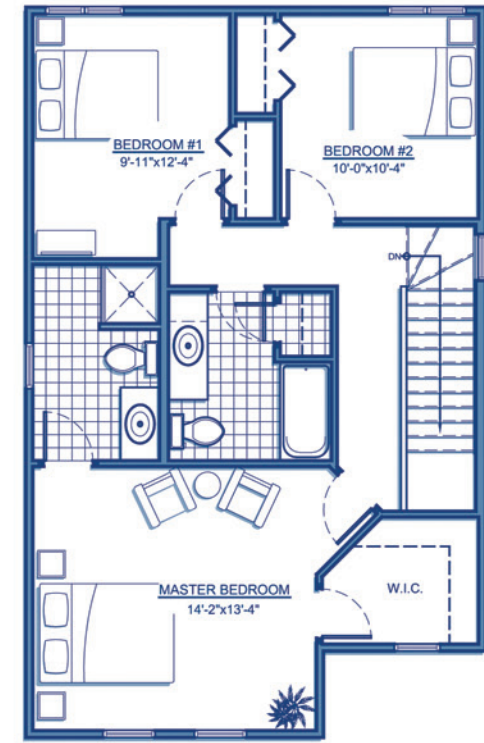

GREENWOOD PARK WEST

Tuscany

A quality CaraCo home with an open concept Great Room and Kitchen enhances the main floor living space. Upstairs, choose between a 3 or 4 bedroom layout offering plenty of space for a growing family.

3-4 Bedroom 2 Storey
1,735sqft

Come Home to
CARACO
Development Corporation
www.caraco.net

Artist Concept

Elevation 'B'

The
Loyalist
Series

Artist Concept

Elevation 'A'

The *Loyalist* Series

FOUNDATION PLAN

MAIN FLOOR PLAN

SECOND FLOOR PLAN
(3 BEDROOM LAYOUT)

SECOND FLOOR PLAN
(4 BEDROOM LAYOUT)

RENDERINGS, PLANS AND DIMENSIONS ARE APPROXIMATE AND SUBJECT TO CHANGE AT THE DISCRETION OF THE VENDOR. ACTUAL USABLE FLOOR SPACE MAY VARY FROM THE STATED FLOOR AREA. SUBJECT TO ERRORS AND OMISSIONS EXCEPTED. UPDATED 11/04/2011