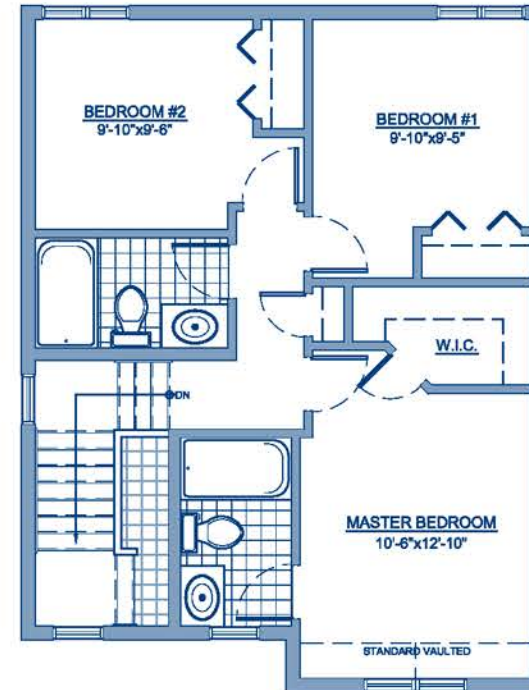

GREENWOOD PARK WEST

Monterey

A large Kitchen and Dinette leads into an open Great Room with standard vaulted ceilings creating a great family living space in this quality CaraCo home. Upstairs there are 3 Bedrooms with a standard Master Bedroom Ensuite bath.

3 Bedroom 2 Storey
1,515sqft

Come Home to
CARACO

Development Corporation

www.caraco.net

Artist Concept
Elevation 'B'

The
Loyalist
Series

Artist Concept

Elevation 'A'

FOUNDATION PLAN

MAIN FLOOR PLAN

SECOND FLOOR PLAN

PLANS AND DIMENSIONS INCLUDING WINDOW LOCATIONS & MECHANICAL EQUIPMENT ARE APPROXIMATE AND SUBJECT TO CHANGE AT THE DISCRETION OF CARACO. ACTUAL USABLE FLOOR SPACE MAY VARY FROM THE STATED FLOOR AREA. SUBJECT TO ERRORS AND OMISSIONS EXCEPTED. UPDATED 04/23/2012

Monterey
3 Bedroom 2 Storey
1,515sqft

Come Home to **CARACO** www.caraco.net
Development Corporation