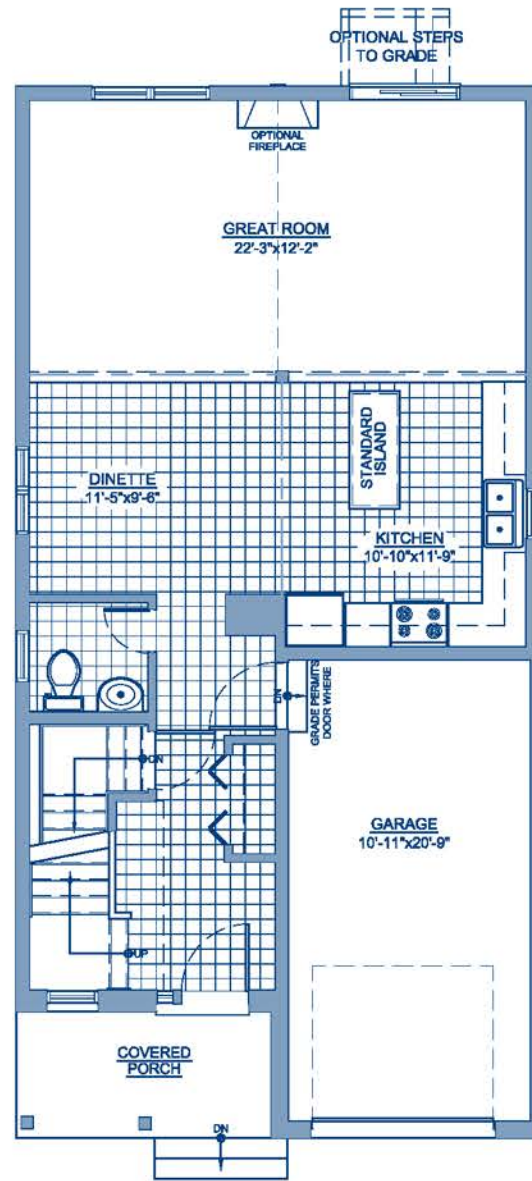

GREENWOOD PARK WEST

Monterey

A large Kitchen and Dinette leads into an open Great Room with standard vaulted ceilings creating a great family living space in this quality CaraCo home. Upstairs there are 3 Bedrooms with a standard Master Bedroom Ensuite bath.

3 Bedroom 2 Storey
1,515sqft

Come Home to
CARACO

Development Corporation

www.caraco.net

Artist Concept
Elevation 'B'

The
Loyalist
Series

Artist Concept

Elevation 'A'

FOUNDATION PLAN

MAIN FLOOR PLAN

SECOND FLOOR PLAN

PLANS AND DIMENSIONS INCLUDING WINDOW LOCATIONS & MECHANICAL EQUIPMENT ARE APPROXIMATE AND SUBJECT TO CHANGE AT THE DISCRETION OF CARACO. ACTUAL USABLE FLOOR SPACE MAY VARY FROM THE STATED FLOOR AREA. SUBJECT TO ERRORS AND OMISSIONS EXCEPTED. UPDATED 04/23/2012

Monterey
3 Bedroom 2 Storey
1,515sqft

Come Home to **CARACO** www.caraco.net
Development Corporation