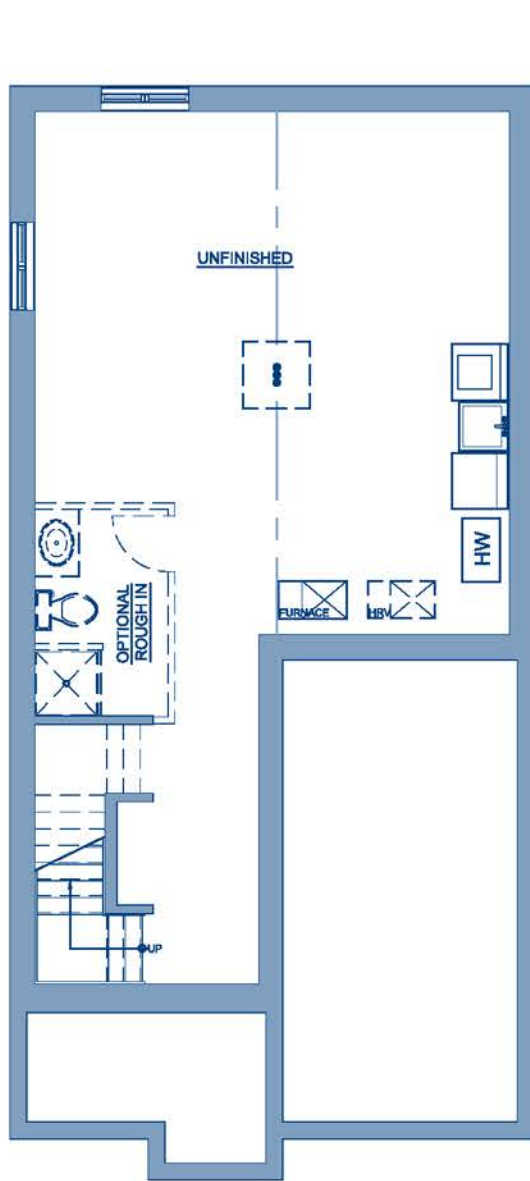

GREENWOOD PARK WEST

Monterey

A large Kitchen and Dinette leads into an open Great Room with standard vaulted ceilings creating a great family living space in this quality CaraCo home. Upstairs there are 3 Bedrooms with a standard Master Bedroom Ensuite bath.

3 Bedroom 2 Storey
1,515sqft

Come Home to
CARACO

Development Corporation

www.caraco.net

Artist Concept
Elevation 'B'

The
Loyalist
Series

Artist Concept

Elevation 'A'

FOUNDATION PLAN

MAIN FLOOR PLAN

SECOND FLOOR PLAN

PLANS AND DIMENSIONS INCLUDING WINDOW LOCATIONS & MECHANICAL EQUIPMENT ARE APPROXIMATE AND SUBJECT TO CHANGE AT THE DISCRETION OF CARACO. ACTUAL USABLE FLOOR SPACE MAY VARY FROM THE STATED FLOOR AREA. SUBJECT TO ERRORS AND OMISSIONS EXCEPTED. UPDATED 04/23/2012

Monterey
3 Bedroom 2 Storey
1,515sqft

Come Home to **CARACO** www.caraco.net
Development Corporation