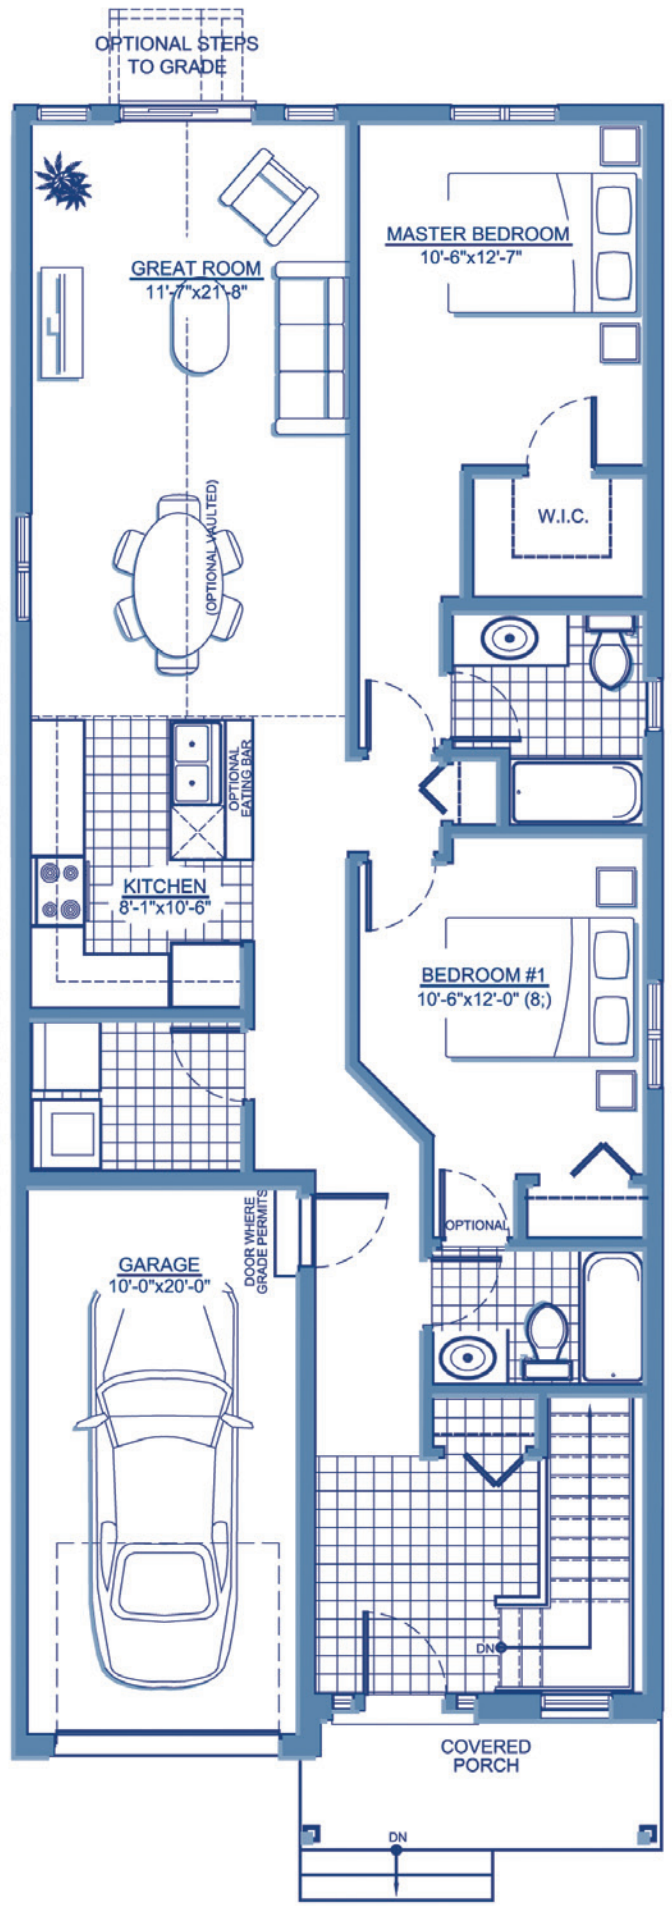

GREENWOOD PARK WEST

Manhattan

This open concept, 2 bedroom bungalow offers a convenient main floor laundry and a separate Ensuite in the Master Bedroom. The basement allows for plenty of room for future expansion.

2 Bedroom Bungalow
1,200sqft

Come Home to
CARACO

Development Corporation

www.caraco.net

Elevation 'B'

The
Loyalist
Series

Elevation 'A'

WINDOWS/DOOR SUBJECT TO CONFIRMATION ON SELECTED LOTS.

FOUNDATION PLAN

WINDOWS/DOOR SUBJECT TO CONFIRMATION ON SELECTED LOTS.

MAIN FLOOR PLAN

RENDERINGS, PLANS AND DIMENSIONS INCLUDING WINDOW LOCATIONS & MECHANICAL EQUIPMENT ARE APPROXIMATE AND SUBJECT TO CHANGE AT THE DISCRETION OF THE VENDOR. ACTUAL USABLE FLOOR SPACE MAY VARY FROM THE STATED FLOOR AREA. SUBJECT TO ERRORS AND OMISSIONS EXCEPTED. UPDATED 12/08/2011

Manhattan
 2 Bedroom Bungalow
 1,200sqft

Come Home to
CARACO
 Development Corporation
www.caraco.net