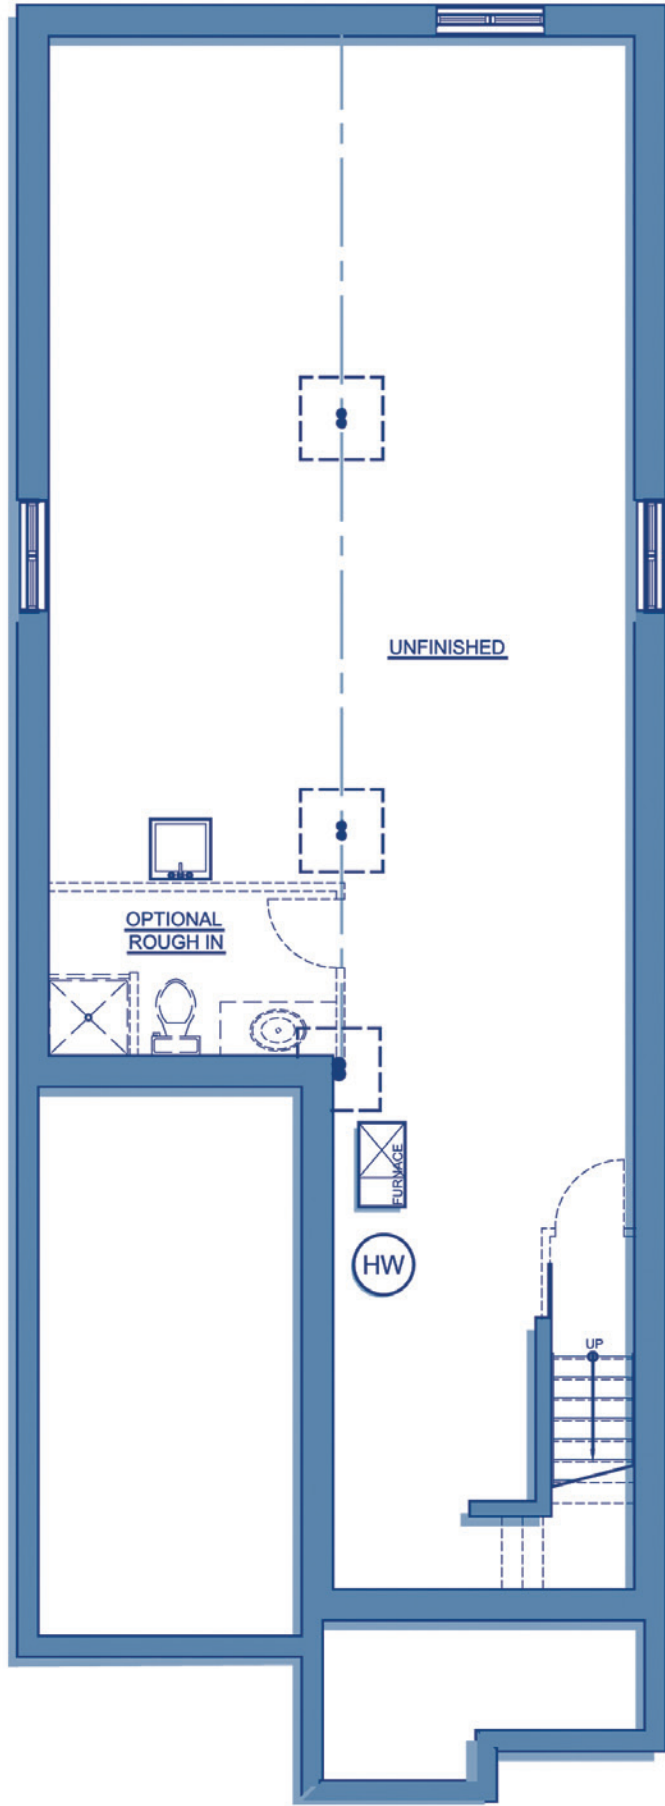

GREENWOOD PARK WEST

Manhattan

This open concept, 2 bedroom bungalow offers a convenient main floor laundry and a separate Ensuite in the Master Bedroom. The basement allows for plenty of room for future expansion.

2 Bedroom Bungalow
1,200sqft

Come Home to
CARACO

Development Corporation

www.caraco.net

Elevation 'B'

The
Loyalist
Series

Elevation 'A'

WINDOWS/DOOR SUBJECT TO CONFIRMATION ON SELECTED LOTS.

FOUNDATION PLAN

WINDOWS/DOOR SUBJECT TO CONFIRMATION ON SELECTED LOTS.

MAIN FLOOR PLAN

RENDERINGS, PLANS AND DIMENSIONS INCLUDING WINDOW LOCATIONS & MECHANICAL EQUIPMENT ARE APPROXIMATE AND SUBJECT TO CHANGE AT THE DISCRETION OF THE VENDOR. ACTUAL USABLE FLOOR SPACE MAY VARY FROM THE STATED FLOOR AREA. SUBJECT TO ERRORS AND OMISSIONS EXCEPTED. UPDATED 12/08/2011