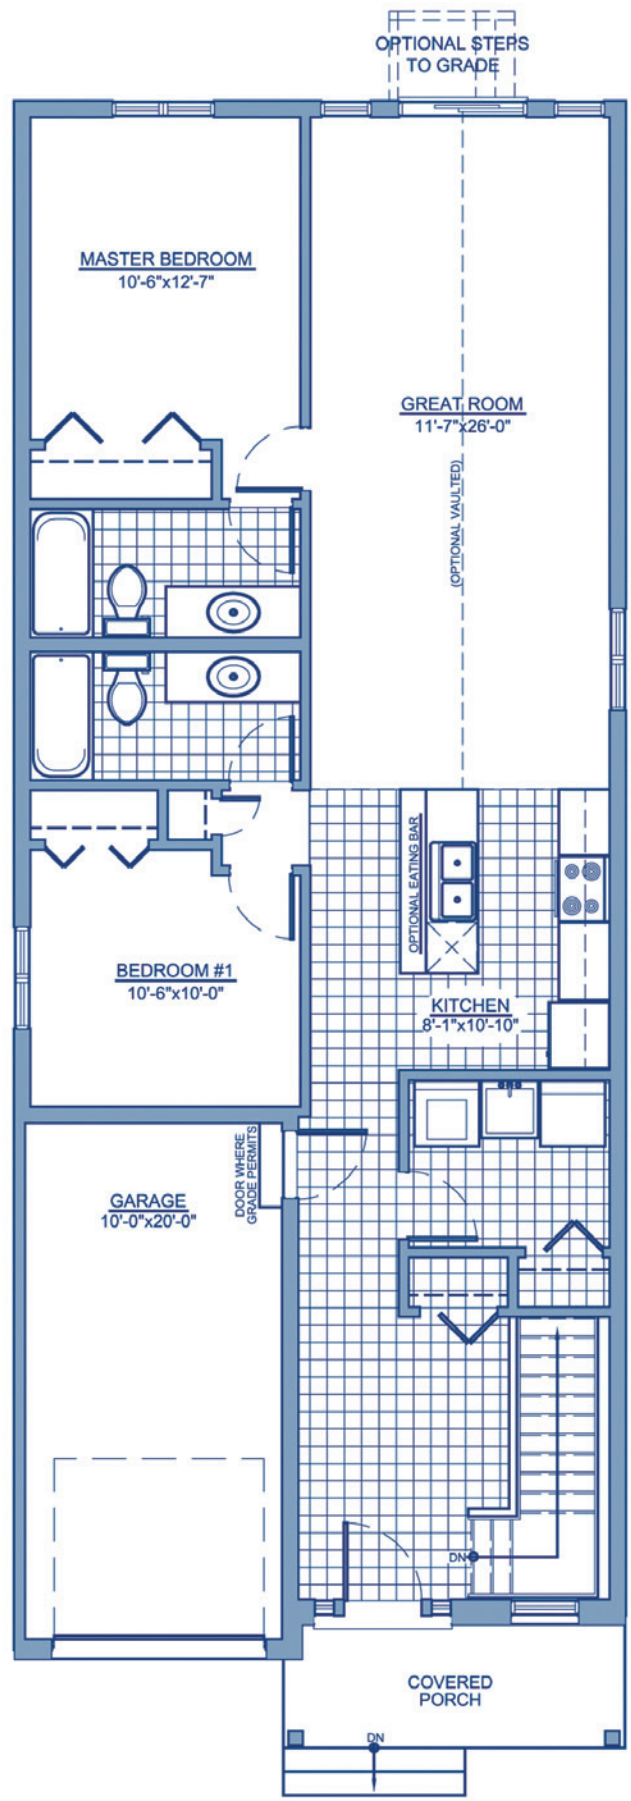

GREENWOOD PARK WEST

Jersey

This open concept, 2 bedroom, bungalow offers main floor laundry and a separate Ensuite in the Master Bedroom. The basement allows for plenty of room for future expansion.

2 Bedroom Bungalow
1,200sqft

Come Home to
CARACO

Development Corporation

www.caraco.net

Elevation 'A'

The
Loyalist
Series

Elevation 'B'

FOUNDATION PLAN

MAIN FLOOR PLAN

RENDERINGS, PLANS AND DIMENSIONS INCLUDING WINDOW LOCATIONS & MECHANICAL EQUIPMENT ARE APPROXIMATE AND SUBJECT TO CHANGE AT THE DISCRETION OF THE VENDOR. ACTUAL USABLE FLOOR SPACE MAY VARY FROM THE STATED FLOOR AREA. SUBJECT TO ERRORS AND OMISSIONS EXCEPTED. UPDATED 01/24/2012