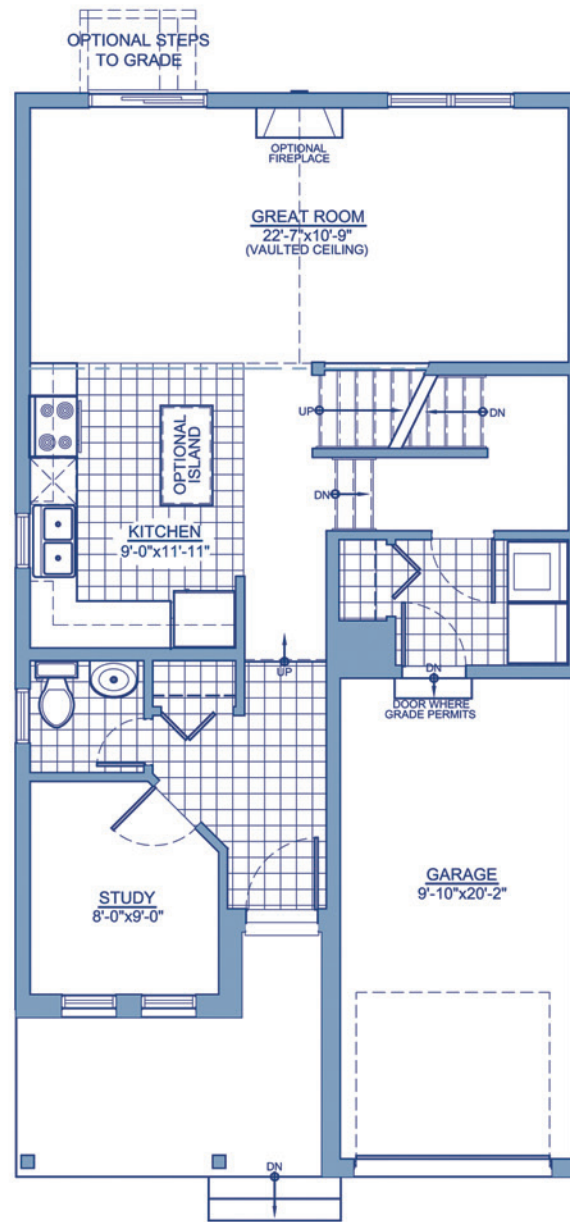

## Delaney

Standard vaulted ceilings in the Great Room and second floor add to the open concept feeling in this quality CaraCo home. A sunken Foyer enhances the front entry while the second floor offers three large Bedrooms and a separate Ensuite Bathroom.

3 Bedroom 2 Storey  
1,435sqft

Come Home to  
**CARACO**

Development Corporation

[www.caraco.net](http://www.caraco.net)

Artist Concept

Elevation 'B'

The  
*Loyalist*  
Series

Artist Concept

Elevation 'A'

**FOUNDATION PLAN**

**MAIN FLOOR PLAN**

**SECOND FLOOR PLAN**

RENDERINGS, PLANS AND DIMENSIONS INCLUDING WINDOW LOCATIONS & MECHANICAL EQUIPMENT ARE APPROXIMATE AND SUBJECT TO CHANGE AT THE DISCRETION OF THE VENDOR. ACTUAL USABLE FLOOR SPACE MAY VARY FROM THE STATED FLOOR AREA. SUBJECT TO ERRORS AND OMISSIONS EXCEPTED. UPDATED 03/16/2011

**Delaney**  
3 Bedroom 2 Storey  
1,435sqft

Come Home to

[www.caraco.net](http://www.caraco.net)