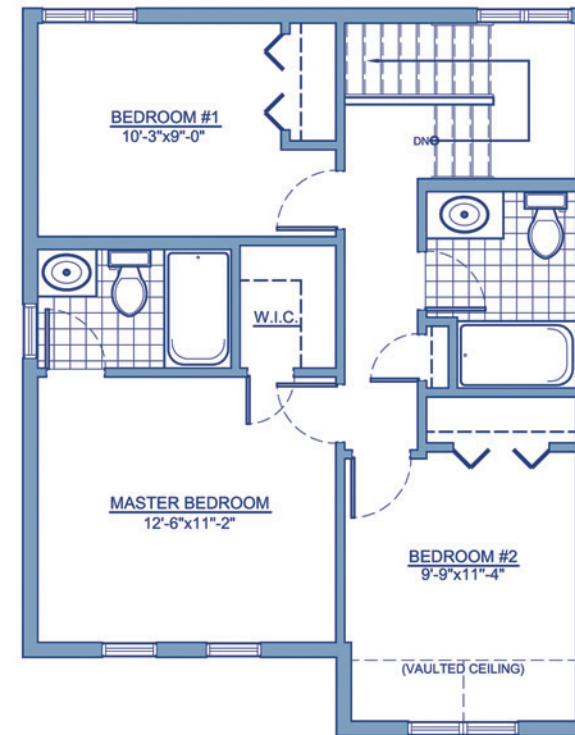

## Delaney

Standard vaulted ceilings in the Great Room and second floor add to the open concept feeling in this quality CaraCo home. A sunken Foyer enhances the front entry while the second floor offers three large Bedrooms and a separate Ensuite Bathroom.

3 Bedroom 2 Storey  
1,435sqft

Come Home to  
**CARACO**

Development Corporation

[www.caraco.net](http://www.caraco.net)

Artist Concept

Elevation 'B'

The  
*Loyalist*  
Series

Artist Concept

Elevation 'A'

**FOUNDATION PLAN**

**MAIN FLOOR PLAN**

**SECOND FLOOR PLAN**

RENDERINGS, PLANS AND DIMENSIONS INCLUDING WINDOW LOCATIONS & MECHANICAL EQUIPMENT ARE APPROXIMATE AND SUBJECT TO CHANGE AT THE DISCRETION OF THE VENDOR. ACTUAL USABLE FLOOR SPACE MAY VARY FROM THE STATED FLOOR AREA. SUBJECT TO ERRORS AND OMISSIONS EXCEPTED. UPDATED 03/16/2011

**Delaney**  
3 Bedroom 2 Storey  
1,435sqft

Come Home to

[www.caraco.net](http://www.caraco.net)