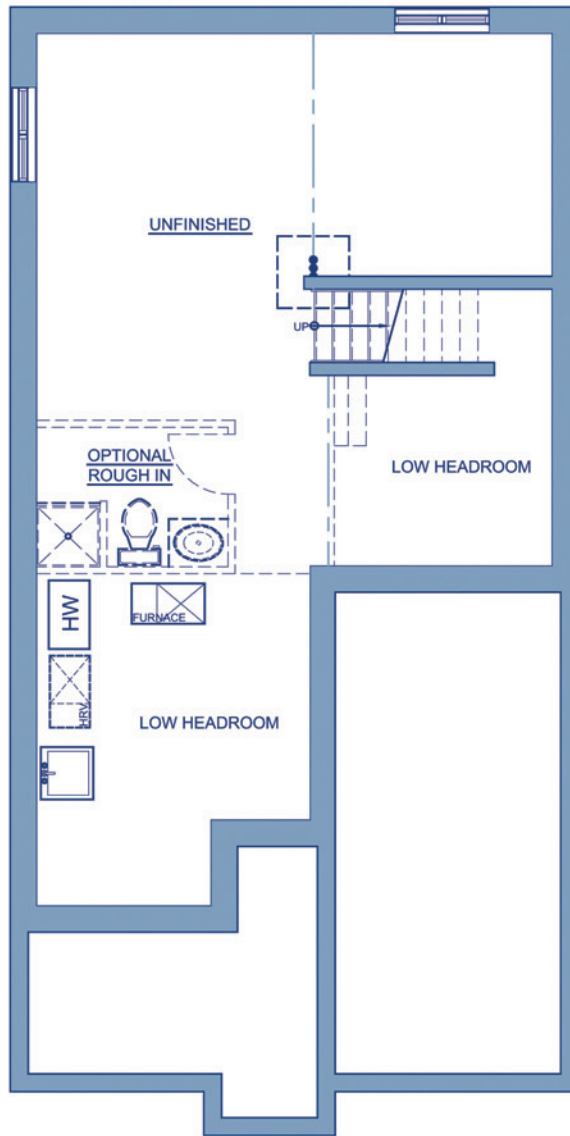

## Delaney

Standard vaulted ceilings in the Great Room and second floor add to the open concept feeling in this quality CaraCo home. A sunken Foyer enhances the front entry while the second floor offers three large Bedrooms and a separate Ensuite Bathroom.

3 Bedroom 2 Storey  
1,435sqft

Come Home to  
**CARACO**

Development Corporation

[www.caraco.net](http://www.caraco.net)

Artist Concept

Elevation 'B'

The  
*Loyalist*  
Series

Artist Concept

Elevation 'A'

**FOUNDATION PLAN**

**MAIN FLOOR PLAN**

**SECOND FLOOR PLAN**

RENDERINGS, PLANS AND DIMENSIONS INCLUDING WINDOW LOCATIONS & MECHANICAL EQUIPMENT ARE APPROXIMATE AND SUBJECT TO CHANGE AT THE DISCRETION OF THE VENDOR. ACTUAL USABLE FLOOR SPACE MAY VARY FROM THE STATED FLOOR AREA. SUBJECT TO ERRORS AND OMISSIONS EXCEPTED. UPDATED 03/16/2011

**Delaney**  
3 Bedroom 2 Storey  
1,435sqft

Come Home to

[www.caraco.net](http://www.caraco.net)