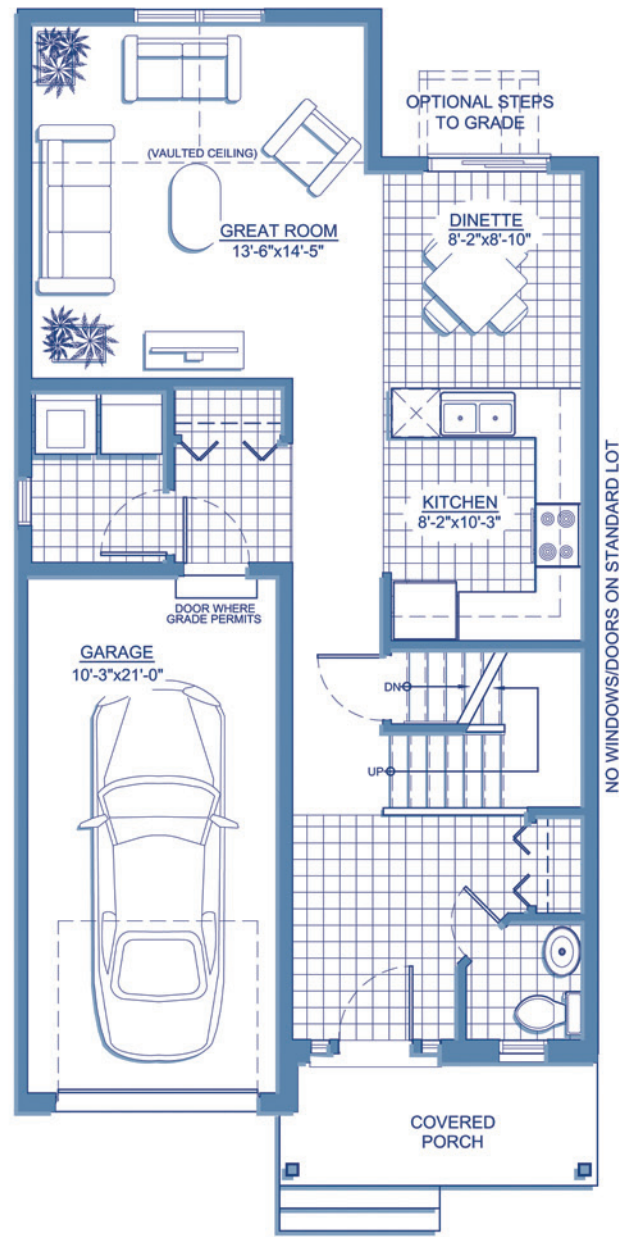

GREENWOOD

PARK WEST

Beaumont

This popular CaraCo design offers standard vaulted ceilings in the Great Room, main floor Laundry Room & a large open concept Kitchen. The second floor boasts spacious bedrooms & a full Master Ensuite.

4 Bedroom 2 Storey
1,630sqft

Come Home to
CARACO

Development Corporation

www.caraco.net

Artist Concept

Elevation 'A'

The
Loyalist
Series

Artist Concept

Elevation 'B'

FOUNDATION PLAN

MAIN FLOOR PLAN

SECOND FLOOR PLAN

RENDERINGS, PLANS AND DIMENSIONS INCLUDING WINDOW LOCATIONS & MECHANICAL EQUIPMENT ARE APPROXIMATE AND SUBJECT TO CHANGE AT THE DISCRETION OF THE VENDOR. ACTUAL USABLE FLOOR SPACE MAY VARY FROM THE STATED FLOOR AREA. SUBJECT TO ERRORS AND OMISSIONS EXCEPTED. UPDATED 11/01/2011

Beaumont
4 Bedroom 2 Storey
1,630sqft

Come Home to **CARACO** www.caraco.net
Development Corporation