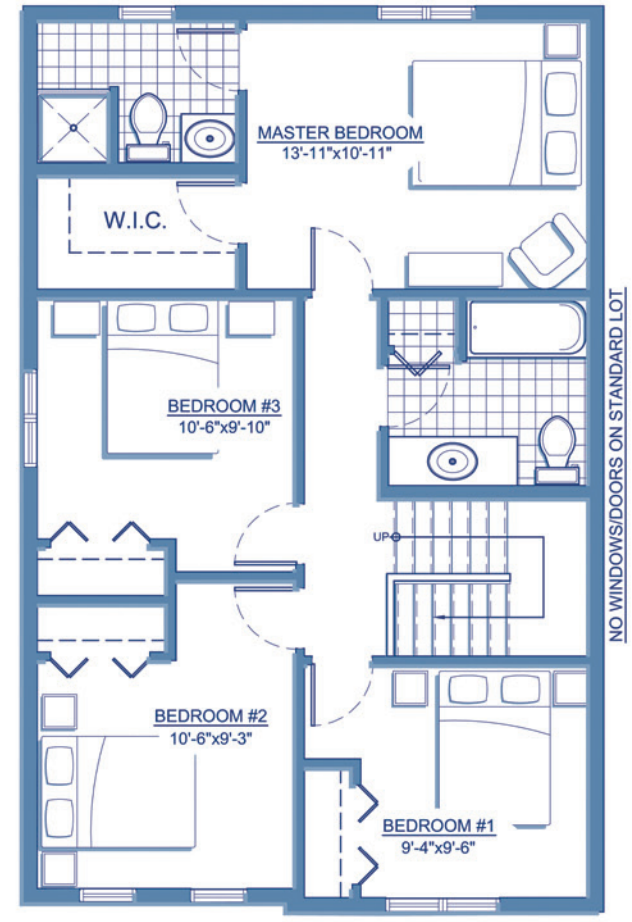

GREENWOOD

PARK WEST

Beaumont

This popular CaraCo design offers standard vaulted ceilings in the Great Room, main floor Laundry Room & a large open concept Kitchen. The second floor boasts spacious bedrooms & a full Master Ensuite.

4 Bedroom 2 Storey
1,630sqft

Come Home to
CARACO

Development Corporation

www.caraco.net

Artist Concept

Elevation 'A'

The
Loyalist
Series

Artist Concept

Elevation 'B'

FOUNDATION PLAN

MAIN FLOOR PLAN

SECOND FLOOR PLAN

RENDERINGS, PLANS AND DIMENSIONS INCLUDING WINDOW LOCATIONS & MECHANICAL EQUIPMENT ARE APPROXIMATE AND SUBJECT TO CHANGE AT THE DISCRETION OF THE VENDOR. ACTUAL USABLE FLOOR SPACE MAY VARY FROM THE STATED FLOOR AREA. SUBJECT TO ERRORS AND OMISSIONS EXCEPTED. UPDATED 11/01/2011

Beaumont
4 Bedroom 2 Storey
1,630sqft

Come Home to **CARACO** www.caraco.net
Development Corporation