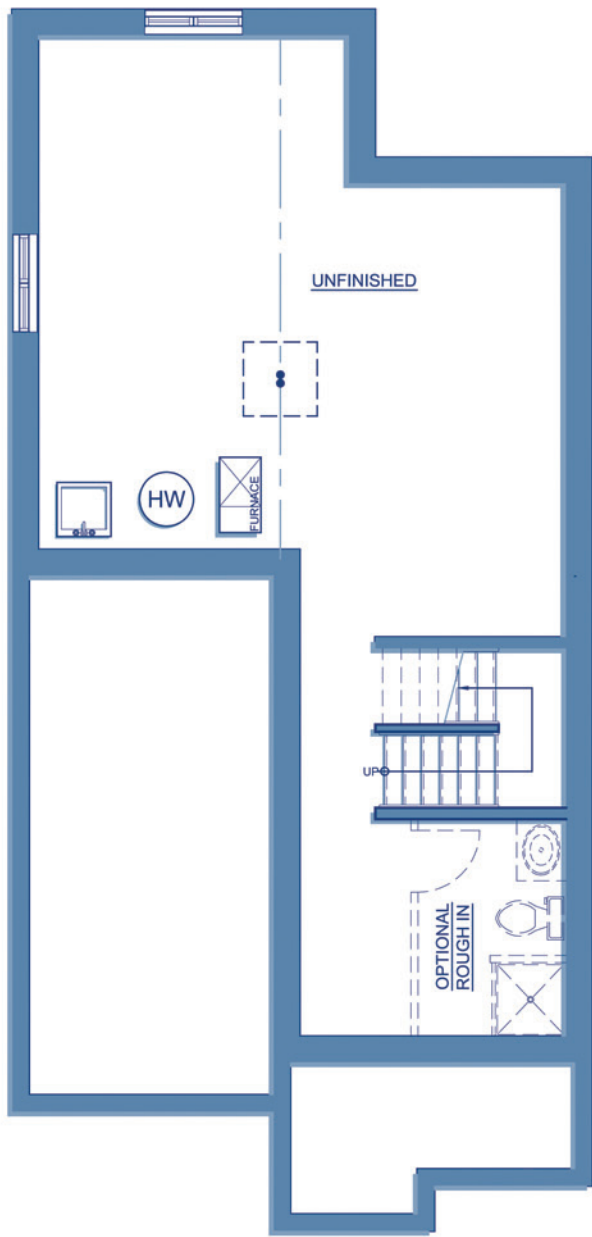

GREENWOOD

PARK WEST

Beaumont

This popular CaraCo design offers standard vaulted ceilings in the Great Room, main floor Laundry Room & a large open concept Kitchen. The second floor boasts spacious bedrooms & a full Master Ensuite.

4 Bedroom 2 Storey
1,630sqft

Come Home to
CARACO

Development Corporation

www.caraco.net

Artist Concept

Elevation 'A'

The
Loyalist
Series

Artist Concept

Elevation 'B'

FOUNDATION PLAN

MAIN FLOOR PLAN

SECOND FLOOR PLAN

RENDERINGS, PLANS AND DIMENSIONS INCLUDING WINDOW LOCATIONS & MECHANICAL EQUIPMENT ARE APPROXIMATE AND SUBJECT TO CHANGE AT THE DISCRETION OF THE VENDOR. ACTUAL USABLE FLOOR SPACE MAY VARY FROM THE STATED FLOOR AREA. SUBJECT TO ERRORS AND OMISSIONS EXCEPTED. UPDATED 11/01/2011

Beaumont
4 Bedroom 2 Storey
1,630sqft

Come Home to **CARACO** www.caraco.net
Development Corporation