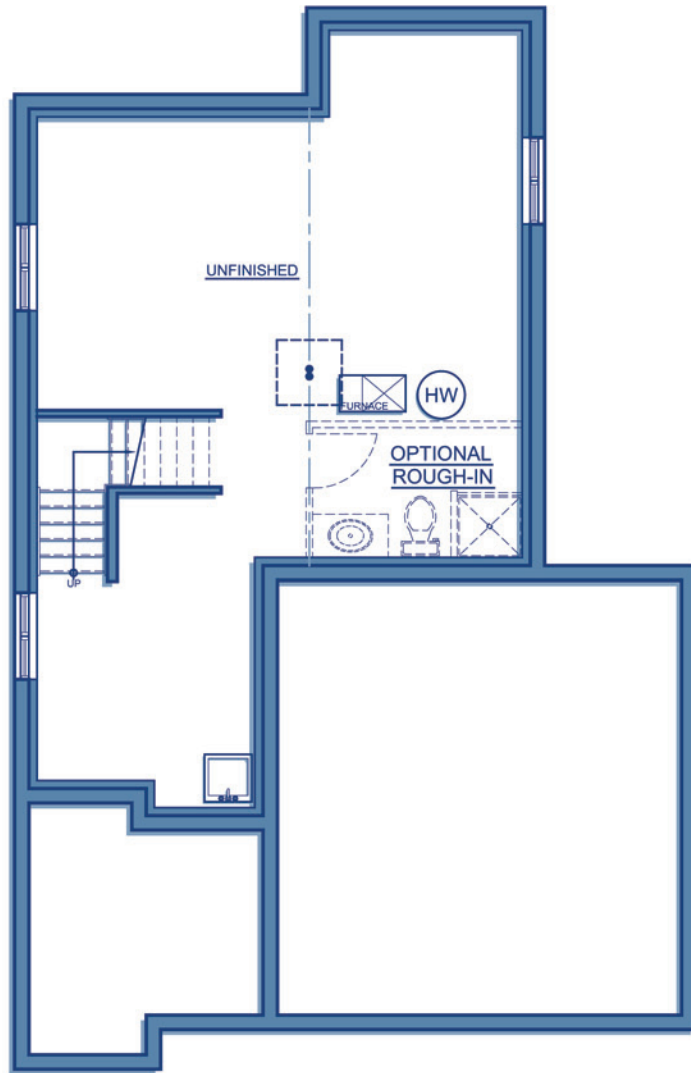

### Springfield

Enter this quality CaraCo home from a grand front porch into a spacious Entry. The open concept main floor boasts plenty of room for family living and the second floor offers a secluded Master bedroom with a luxurious Ensuite.

3 Bedroom 2 Storey  
1,570sqft

Come Home to  
**CARACO**

Development Corporation

[www.caraco.net](http://www.caraco.net)

*Elevation 'A'*

The  
**Heritage**  
Series

*Elevation 'B'*

FOUNDATION PLAN

MAIN FLOOR PLAN

SECOND FLOOR PLAN

RENDERINGS, PLANS AND DIMENSIONS ARE APPROXIMATE AND SUBJECT TO CHANGE AT THE DISCRETION OF THE VENDOR. ACTUAL USABLE FLOOR SPACE MAY VARY FROM THE STATED FLOOR AREA. SUBJECT TO ERRORS AND OMISSIONS EXCEPTED. UPDATED 11/04/2011