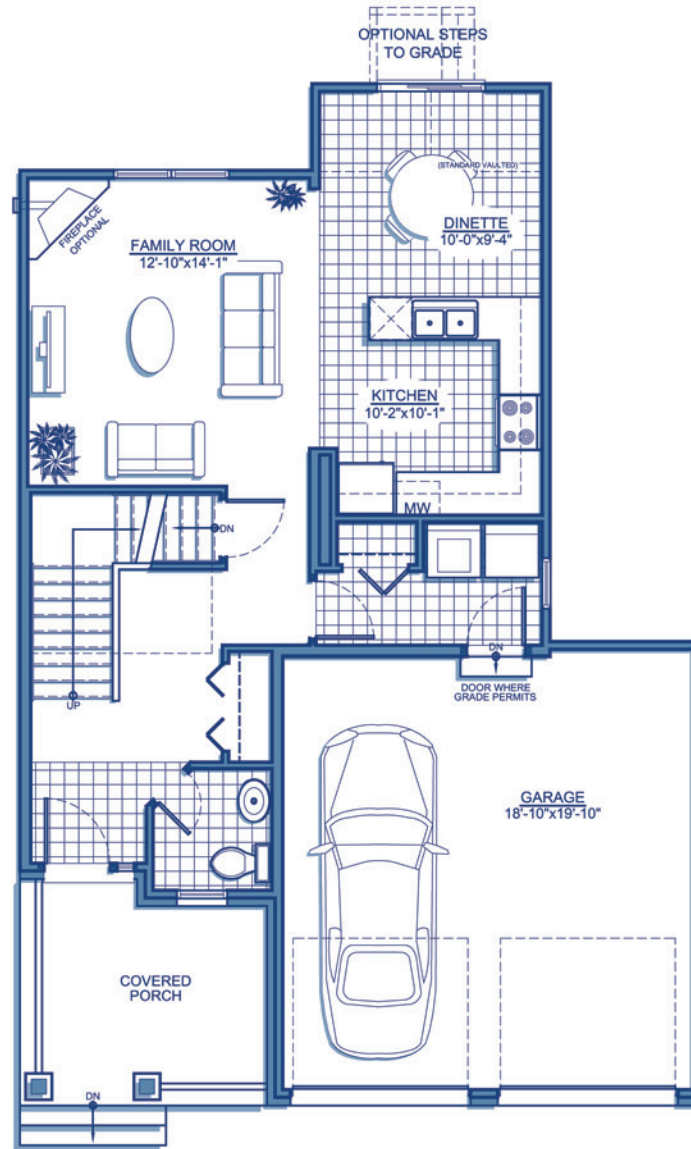

### Springfield

Enter this quality CaraCo home from a grand front porch into a spacious Entry. The open concept main floor boasts plenty of room for family living and the second floor offers a secluded Master bedroom with a luxurious Ensuite.

3 Bedroom 2 Storey  
1,570sqft

Come Home to  
**CARACO**

Development Corporation

[www.caraco.net](http://www.caraco.net)

*Elevation 'A'*

The  
**Heritage**  
Series

*Elevation 'B'*

FOUNDATION PLAN

MAIN FLOOR PLAN

SECOND FLOOR PLAN

RENDERINGS, PLANS AND DIMENSIONS ARE APPROXIMATE AND SUBJECT TO CHANGE AT THE DISCRETION OF THE VENDOR. ACTUAL USABLE FLOOR SPACE MAY VARY FROM THE STATED FLOOR AREA. SUBJECT TO ERRORS AND OMISSIONS EXCEPTED. UPDATED 11/04/2011