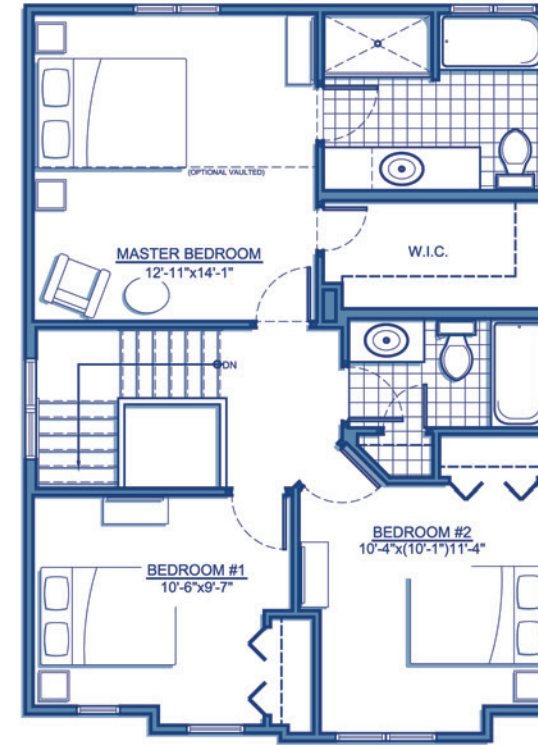

### Springfield

Enter this quality CaraCo home from a grand front porch into a spacious Entry. The open concept main floor boasts plenty of room for family living and the second floor offers a secluded Master bedroom with a luxurious Ensuite.

3 Bedroom 2 Storey  
1,570sqft

Come Home to  
**CARACO**

Development Corporation

[www.caraco.net](http://www.caraco.net)

*Elevation 'A'*

The  
**Heritage**  
Series

*Elevation 'B'*

FOUNDATION PLAN

MAIN FLOOR PLAN

SECOND FLOOR PLAN

RENDERINGS, PLANS AND DIMENSIONS ARE APPROXIMATE AND SUBJECT TO CHANGE AT THE DISCRETION OF THE VENDOR. ACTUAL USABLE FLOOR SPACE MAY VARY FROM THE STATED FLOOR AREA. SUBJECT TO ERRORS AND OMISSIONS EXCEPTED. UPDATED 11/04/2011