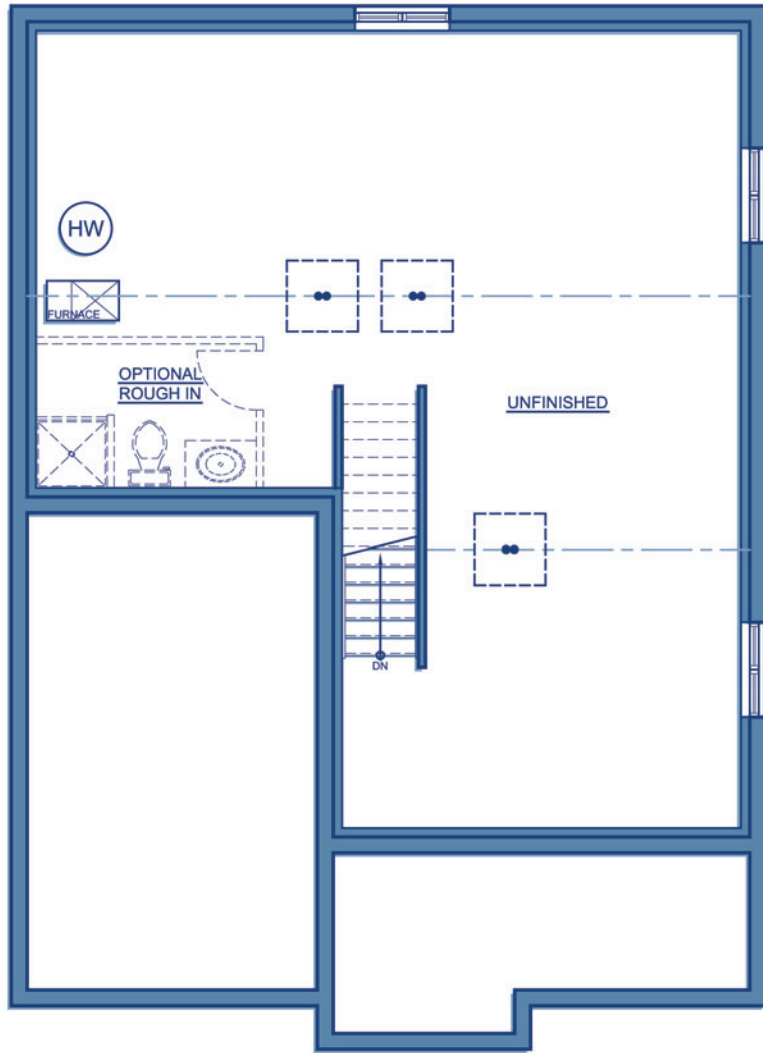

GREENWOOD

PARK WEST

Princess

Open concept home designed for family and entertaining with an over sized Great Room and Kitchen area, the Living Room offers a quiet space for a home computer or entertaining. The Master Bedroom boasts a Walk-In closet and full Ensuite bath.

3 Bedroom 2 Storey
1,670sqft

Come Home to
CARACO

Development Corporation

www.caraco.net

Artist Concept

Elevation 'A'

The
Heritage
Series

Artist Concept

Elevation 'B'

The Heritage Series

RENDERINGS, PLANS AND DIMENSIONS ARE APPROXIMATE AND SUBJECT TO CHANGE AT THE DISCRETION OF THE VENDOR. ACTUAL USABLE FLOOR SPACE MAY VARY FROM THE STATED FLOOR AREA. SUBJECT TO ERRORS AND OMISSIONS EXCEPTED. UPDATED 11/04/2011

GREENWOOD
PARK WEST

Princess
3 Bedroom 2 Storey
1,670sqft

Come Home to

CARACO
Development Corporation

www.caraco.net