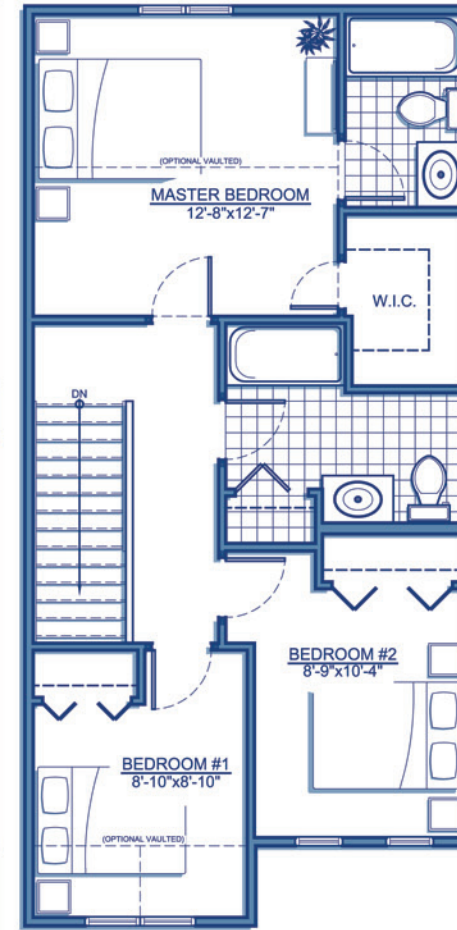

GREENWOOD

PARK WEST

Princess

Open concept home designed for family and entertaining with an over sized Great Room and Kitchen area, the Living Room offers a quiet space for a home computer or entertaining. The Master Bedroom boasts a Walk-In closet and full Ensuite bath.

3 Bedroom 2 Storey
1,670sqft

Come Home to
CARACO

Development Corporation

www.caraco.net

Artist Concept

Elevation 'A'

The
Heritage
Series

Artist Concept

Elevation 'B'

The Heritage Series

RENDERINGS, PLANS AND DIMENSIONS ARE APPROXIMATE AND SUBJECT TO CHANGE AT THE DISCRETION OF THE VENDOR. ACTUAL USABLE FLOOR SPACE MAY VARY FROM THE STATED FLOOR AREA. SUBJECT TO ERRORS AND OMISSIONS EXCEPTED. UPDATED 11/04/2011

GREENWOOD
PARK WEST

Princess
3 Bedroom 2 Storey
1,670sqft

Come Home to

CARACO
Development Corporation

www.caraco.net