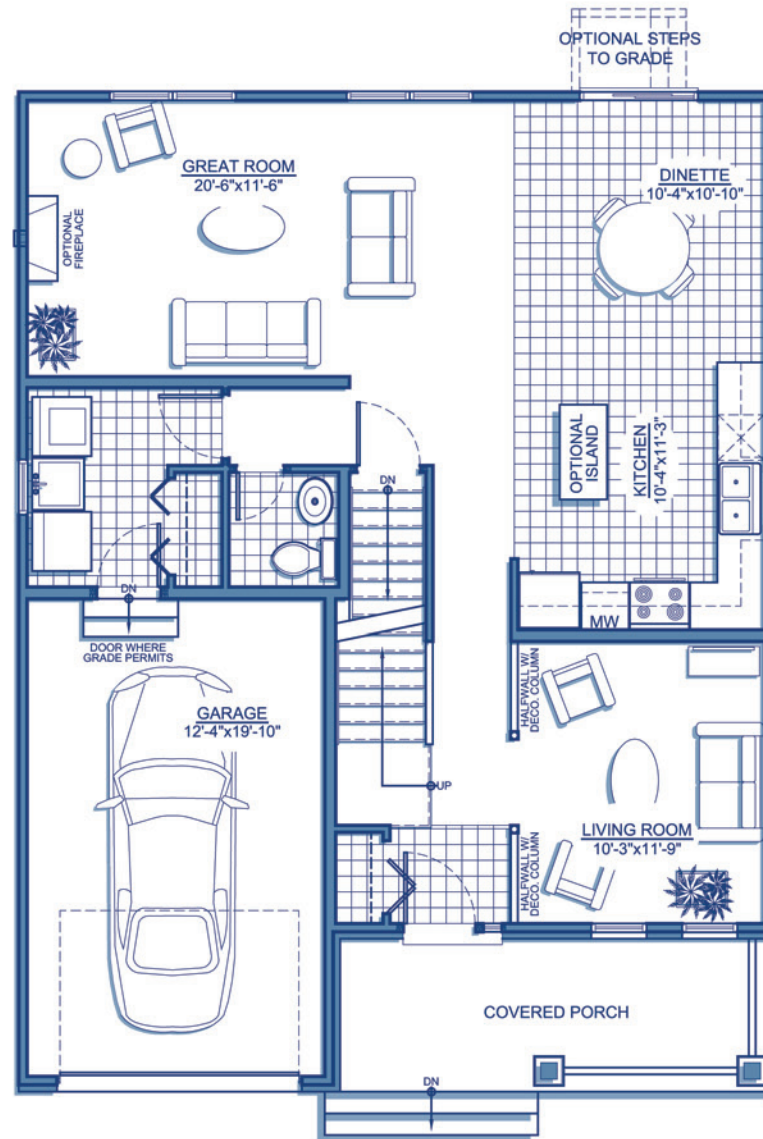

GREENWOOD

PARK WEST

Princess

Open concept home designed for family and entertaining with an over sized Great Room and Kitchen area, the Living Room offers a quiet space for a home computer or entertaining. The Master Bedroom boasts a Walk-In closet and full Ensuite bath.

3 Bedroom 2 Storey
1,670sqft

Come Home to
CARACO

Development Corporation

www.caraco.net

Artist Concept

Elevation 'A'

The
Heritage
Series

Artist Concept

Elevation 'B'

The Heritage Series

RENDERINGS, PLANS AND DIMENSIONS ARE APPROXIMATE AND SUBJECT TO CHANGE AT THE DISCRETION OF THE VENDOR. ACTUAL USABLE FLOOR SPACE MAY VARY FROM THE STATED FLOOR AREA. SUBJECT TO ERRORS AND OMISSIONS EXCEPTED. UPDATED 11/04/2011

GREENWOOD
PARK WEST

Princess
3 Bedroom 2 Storey
1,670sqft

Come Home to

CARACO
Development Corporation

www.caraco.net