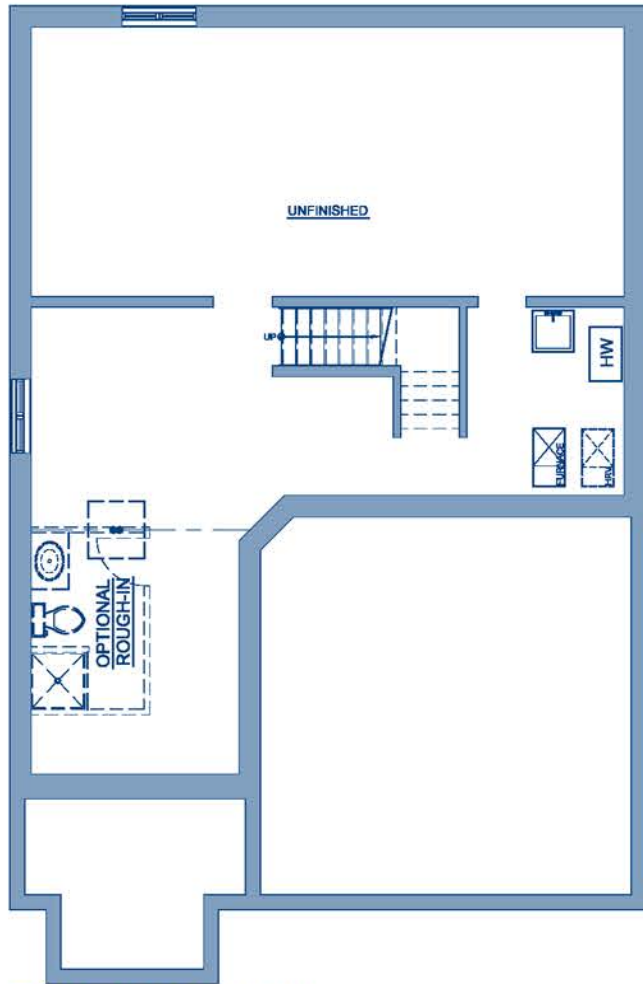

GREENWOOD PARK WEST

Havenside

Enter this home through the large front porch into a spacious entry. This open concept design boasts large windows & vaulted ceilings on the main floor, while the second floor offers 4 Bedrooms. The bright Master Bedroom has a full Ensuite Bathroom & Walk-In closet.

4 Bedroom 2 Storey
2,100sqft

Come Home to
CARACO

Development Corporation

www.caraco.net

Elevation 'B'

The
Heritage
Series

Elevation 'A'

The Heritage Series

FOUNDATION PLAN

MAIN FLOOR PLAN

SECOND FLOOR PLAN

RENDERINGS, PLANS AND DIMENSIONS ARE APPROXIMATE AND SUBJECT TO CHANGE AT THE DISCRETION OF THE VENDOR. ACTUAL USABLE FLOOR SPACE MAY VARY FROM THE STATED FLOOR AREA. SUBJECT TO ERRORS AND OMISSIONS EXCEPTED. UPDATED 04/05/2012