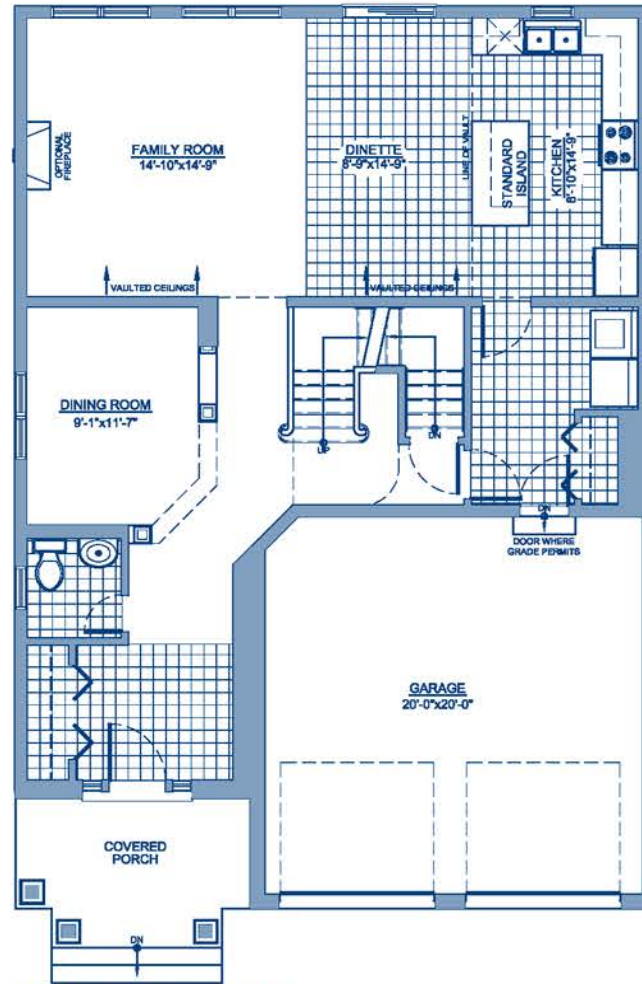

GREENWOOD PARK WEST

Havenside

Enter this home through the large front porch into a spacious entry. This open concept design boasts large windows & vaulted ceilings on the main floor, while the second floor offers 4 Bedrooms. The bright Master Bedroom has a full Ensuite Bathroom & Walk-In closet.

4 Bedroom 2 Storey
2,100sqft

Come Home to
CARACO

Development Corporation

www.caraco.net

Elevation 'B'

The
Heritage
Series

Elevation 'A'

The Heritage Series

FOUNDATION PLAN

MAIN FLOOR PLAN

SECOND FLOOR PLAN

RENDERINGS, PLANS AND DIMENSIONS ARE APPROXIMATE AND SUBJECT TO CHANGE AT THE DISCRETION OF THE VENDOR. ACTUAL USABLE FLOOR SPACE MAY VARY FROM THE STATED FLOOR AREA. SUBJECT TO ERRORS AND OMISSIONS EXCEPTED. UPDATED 04/05/2012

GREENWOOD
PARK WEST

Havenside
4 Bedroom 2 Storey
2,100sqft

Come Home to

CARACO
Development Corporation

www.caraco.net