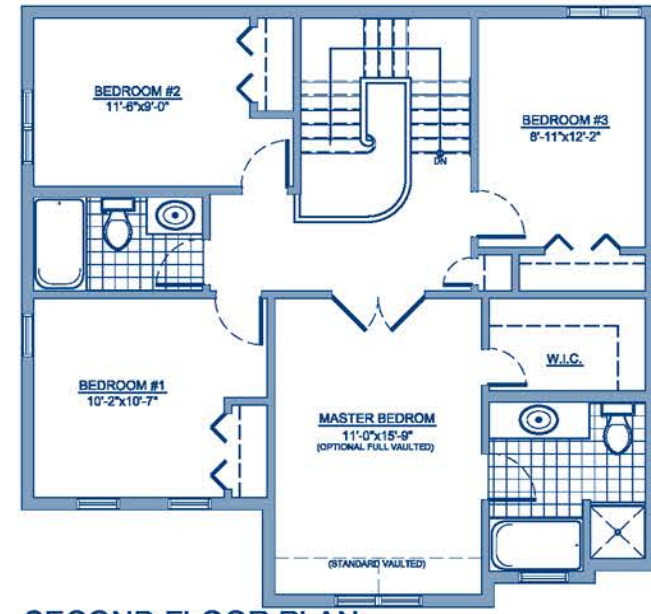

GREENWOOD PARK WEST

Havenside

Enter this home through the large front porch into a spacious entry. This open concept design boasts large windows & vaulted ceilings on the main floor, while the second floor offers 4 Bedrooms. The bright Master Bedroom has a full Ensuite Bathroom & Walk-In closet.

4 Bedroom 2 Storey
2,100sqft

Come Home to
CARACO

Development Corporation

www.caraco.net

Elevation 'B'

The
Heritage
Series

Elevation 'A'

The Heritage Series

FOUNDATION PLAN

MAIN FLOOR PLAN

SECOND FLOOR PLAN

RENDERINGS, PLANS AND DIMENSIONS ARE APPROXIMATE AND SUBJECT TO CHANGE AT THE DISCRETION OF THE VENDOR. ACTUAL USABLE FLOOR SPACE MAY VARY FROM THE STATED FLOOR AREA. SUBJECT TO ERRORS AND OMISSIONS EXCEPTED. UPDATED 04/05/2012

GREENWOOD
PARK WEST

Havenside
4 Bedroom 2 Storey
2,100sqft

Come Home to

CARACO
Development Corporation

www.caraco.net