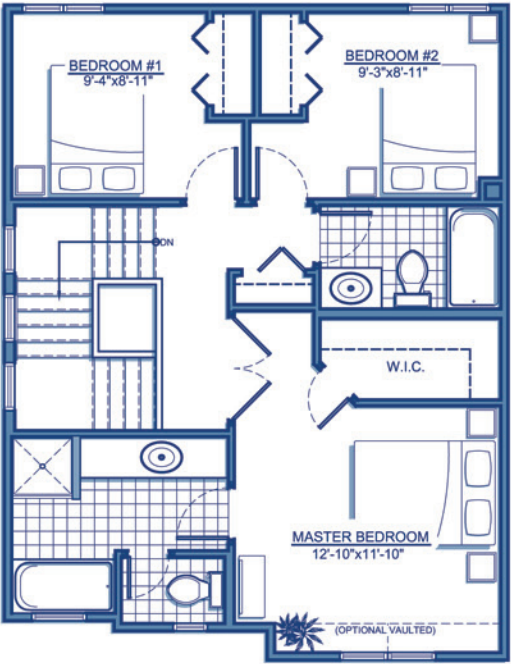

GREENWOOD

PARK WEST

Clayton

This quality CaraCo home boasts a large open concept main floor and vaulted ceilings. Upstairs, two Bedrooms share a full Bath while the Master Bedroom boasts a luxurious Ensuite Bathroom.

3 Bedroom 2 Storey
1,640sqft

Come Home to
CARACO

Development Corporation

www.caraco.net

Artist Concept

Elevation 'A'

The
Heritage
Series

Artist Concept

Elevation 'B'

FOUNDATION PLAN

MAIN FLOOR PLAN

SECOND FLOOR PLAN

RENDERINGS, PLANS AND DIMENSIONS ARE APPROXIMATE AND SUBJECT TO CHANGE AT THE DISCRETION OF THE VENDOR. ACTUAL USABLE FLOOR SPACE MAY VARY FROM THE STATED FLOOR AREA. SUBJECT TO ERRORS AND OMISSIONS EXCEPTED. UPDATED 11/04/2011

Clayton
3 Bedroom 2 Storey
1,640sqft

Come Home to **CARACO** www.caraco.net
Development Corporation