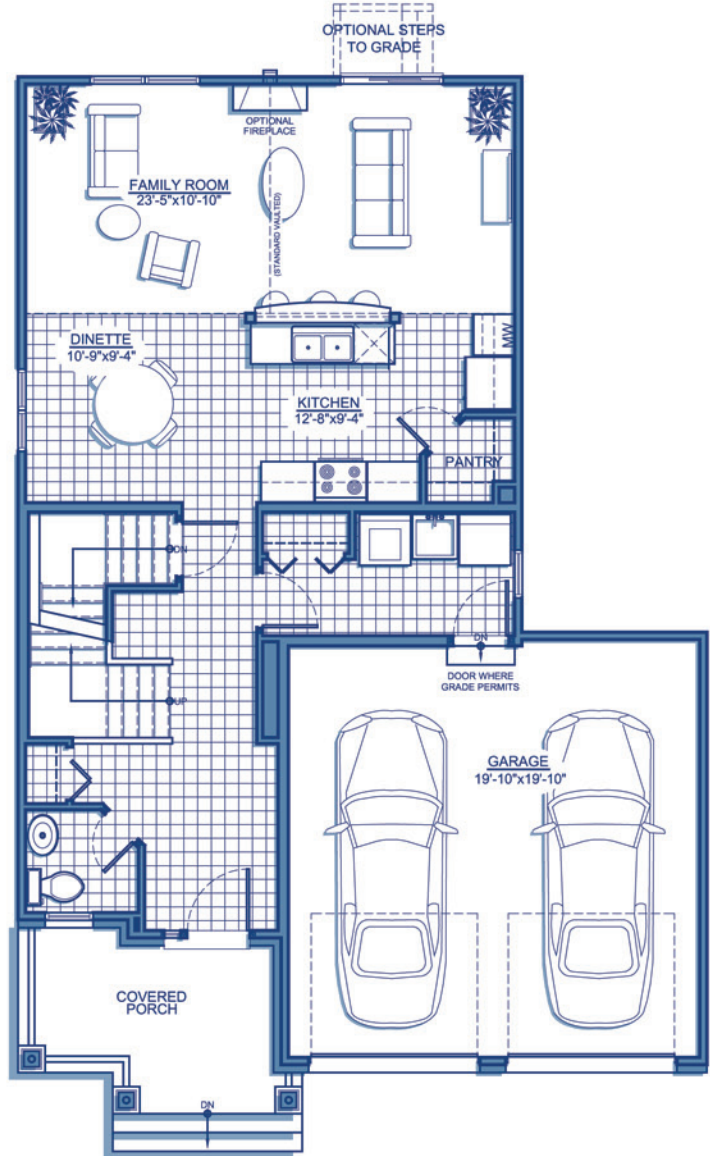

GREENWOOD

PARK WEST

Clayton

This quality CaraCo home boasts a large open concept main floor and vaulted ceilings. Upstairs, two Bedrooms share a full Bath while the Master Bedroom boasts a luxurious Ensuite Bathroom.

3 Bedroom 2 Storey
1,640sqft

Come Home to
CARACO

Development Corporation

www.caraco.net

Artist Concept

Elevation 'A'

The
Heritage
Series

Artist Concept

Elevation 'B'

FOUNDATION PLAN

MAIN FLOOR PLAN

SECOND FLOOR PLAN

RENDERINGS, PLANS AND DIMENSIONS ARE APPROXIMATE AND SUBJECT TO CHANGE AT THE DISCRETION OF THE VENDOR. ACTUAL USABLE FLOOR SPACE MAY VARY FROM THE STATED FLOOR AREA. SUBJECT TO ERRORS AND OMISSIONS EXCEPTED. UPDATED 11/04/2011

Clayton
3 Bedroom 2 Storey
1,640sqft

Come Home to **CARACO** www.caraco.net
Development Corporation