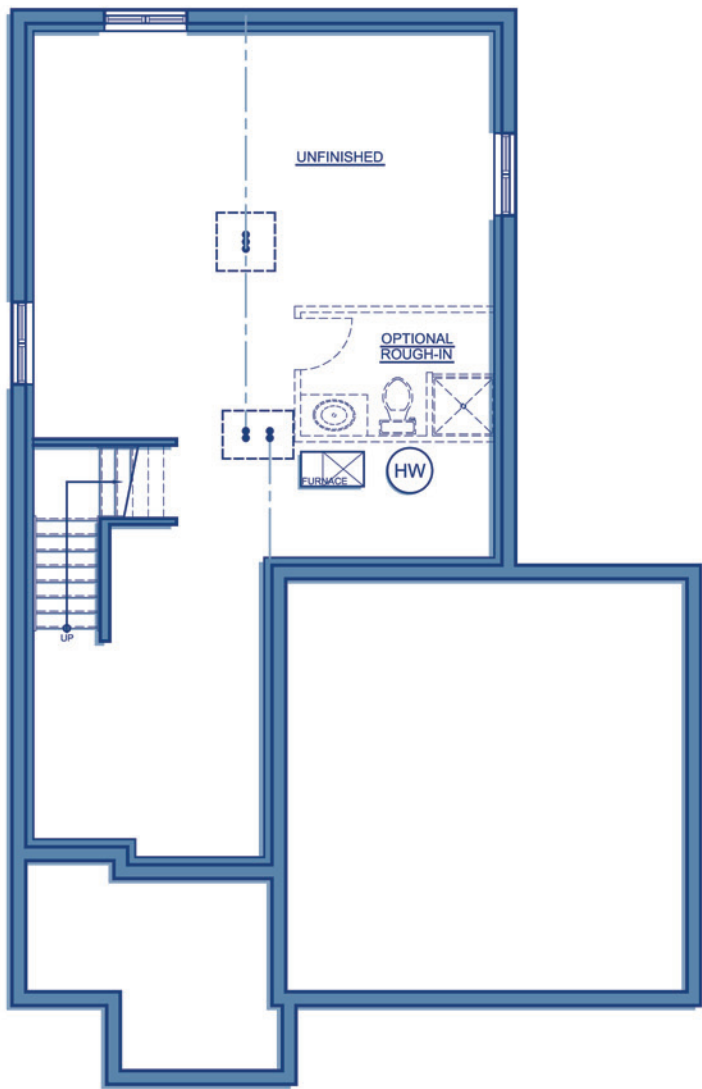

GREENWOOD

PARK WEST

Clayton

This quality CaraCo home boasts a large open concept main floor and vaulted ceilings. Upstairs, two Bedrooms share a full Bath while the Master Bedroom boasts a luxurious Ensuite Bathroom.

3 Bedroom 2 Storey
1,640sqft

Come Home to
CARACO

Development Corporation

www.caraco.net

Artist Concept

Elevation 'A'

The
Heritage
Series

Artist Concept

Elevation 'B'

FOUNDATION PLAN

MAIN FLOOR PLAN

SECOND FLOOR PLAN

RENDERINGS, PLANS AND DIMENSIONS ARE APPROXIMATE AND SUBJECT TO CHANGE AT THE DISCRETION OF THE VENDOR. ACTUAL USABLE FLOOR SPACE MAY VARY FROM THE STATED FLOOR AREA. SUBJECT TO ERRORS AND OMISSIONS EXCEPTED. UPDATED 11/04/2011

Clayton
3 Bedroom 2 Storey
1,640sqft

Come Home to **CARACO** www.caraco.net
Development Corporation