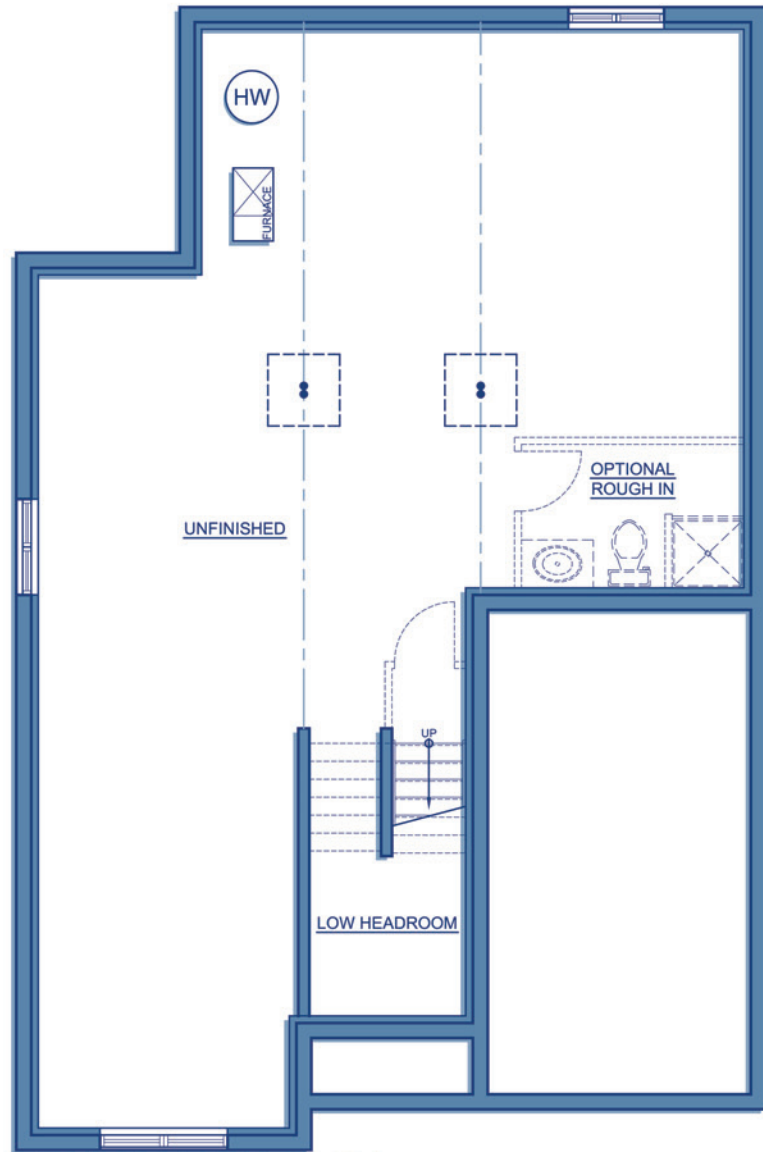

GREENWOOD PARK WEST

Brock

Open concept bungalow featuring a sunken entrance, 3 spacious bedrooms and a full elevated basement with a lot of finishing potential. A covered area in the rear offers an excellent space for a future deck.

3 Bdrm Bungalow
1,120sqft

Come Home to
CARACO

Development Corporation

www.caraco.net

Artist Concept

Elevation 'A'

The
Heritage
Series

Artist Concept

Elevation 'B'

FOUNDATION PLAN

MAIN FLOOR PLAN

RENDERINGS, PLANS AND DIMENSIONS ARE APPROXIMATE AND SUBJECT TO CHANGE AT THE DISCRETION OF THE VENDOR. ACTUAL USABLE FLOOR SPACE MAY VARY FROM THE STATED FLOOR AREA. SUBJECT TO ERRORS AND OMISSIONS EXCEPTED. UPDATED 11/04/2011

Brock
3 Bdrm Bungalow
1,120sqft

Come Home to **CARACO** www.caraco.net
Development Corporation