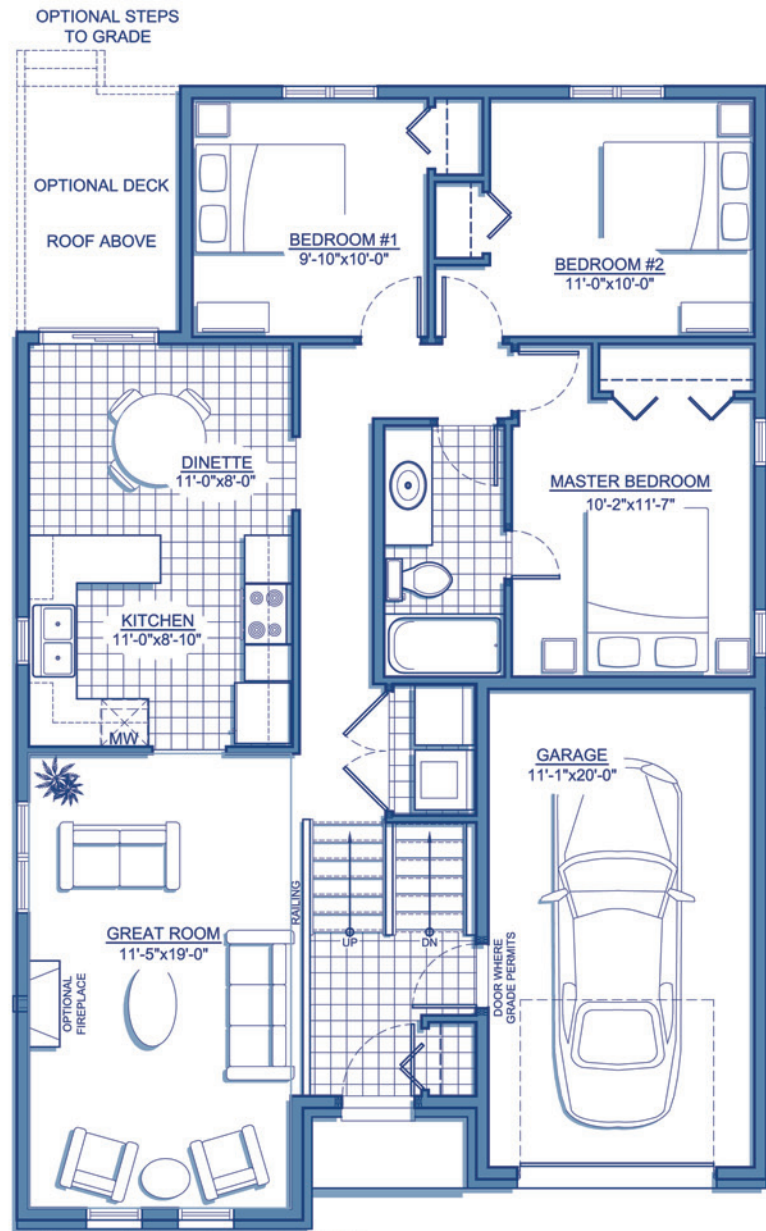

GREENWOOD PARK WEST

Brock

Open concept bungalow featuring a sunken entrance, 3 spacious bedrooms and a full elevated basement with a lot of finishing potential. A covered area in the rear offers an excellent space for a future deck.

3 Bdrm Bungalow
1,120sqft

Come Home to
CARACO

Development Corporation

www.caraco.net

Artist Concept

Elevation 'A'

The
Heritage
Series

Artist Concept

Elevation 'B'

FOUNDATION PLAN

MAIN FLOOR PLAN

RENDERINGS, PLANS AND DIMENSIONS ARE APPROXIMATE AND SUBJECT TO CHANGE AT THE DISCRETION OF THE VENDOR. ACTUAL USABLE FLOOR SPACE MAY VARY FROM THE STATED FLOOR AREA. SUBJECT TO ERRORS AND OMISSIONS EXCEPTED. UPDATED 11/04/2011

Brock
3 Bdrm Bungalow
1,120sqft

Come Home to **CARACO** www.caraco.net
Development Corporation